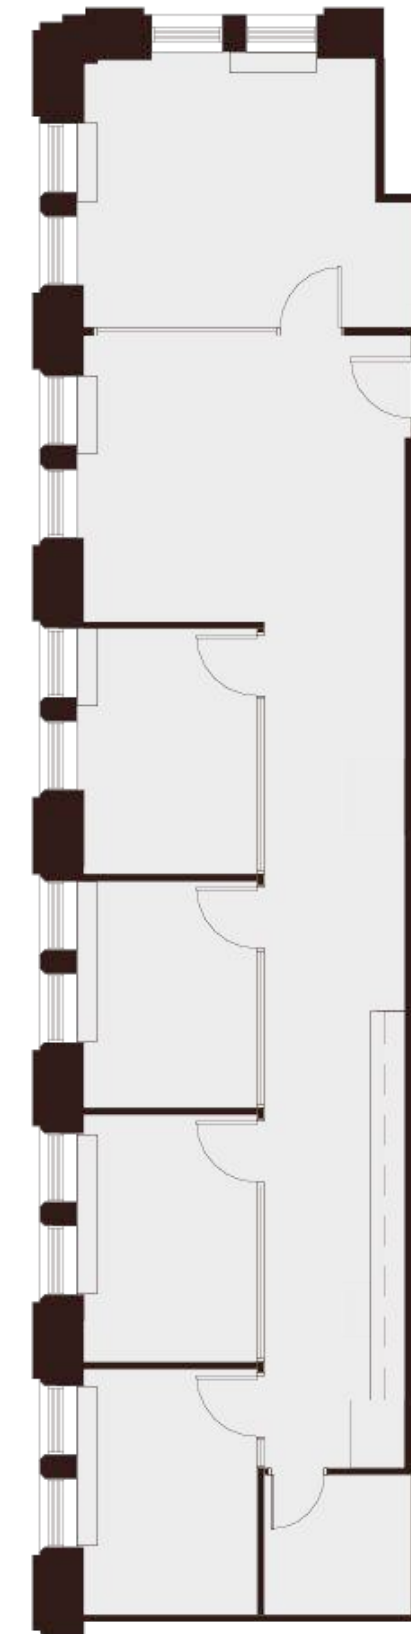

Floor 8

Suite 850

~1,906 SQFT

Low-Rise — As Built

- 4 Window Line Offices
- 1 Large Conference Room
- 1 Reception / Open Work Area
- 1 Break / Copy Area
- 1 Large Storage Closet

Mark Anderson

Vice Chairman

mark.anderson@cushwake.com

+1 (415) 713-1014

Lic. #01325399

Danny Pickard

Director

danny.pickard@cushwake.com

+1 (415) 773-3572

Lic. #01975977

Elena Saccone

Senior Associate

elena.saccone@cushwake.com

+1 (630) 699-9687

Lic. #02151049

N▶