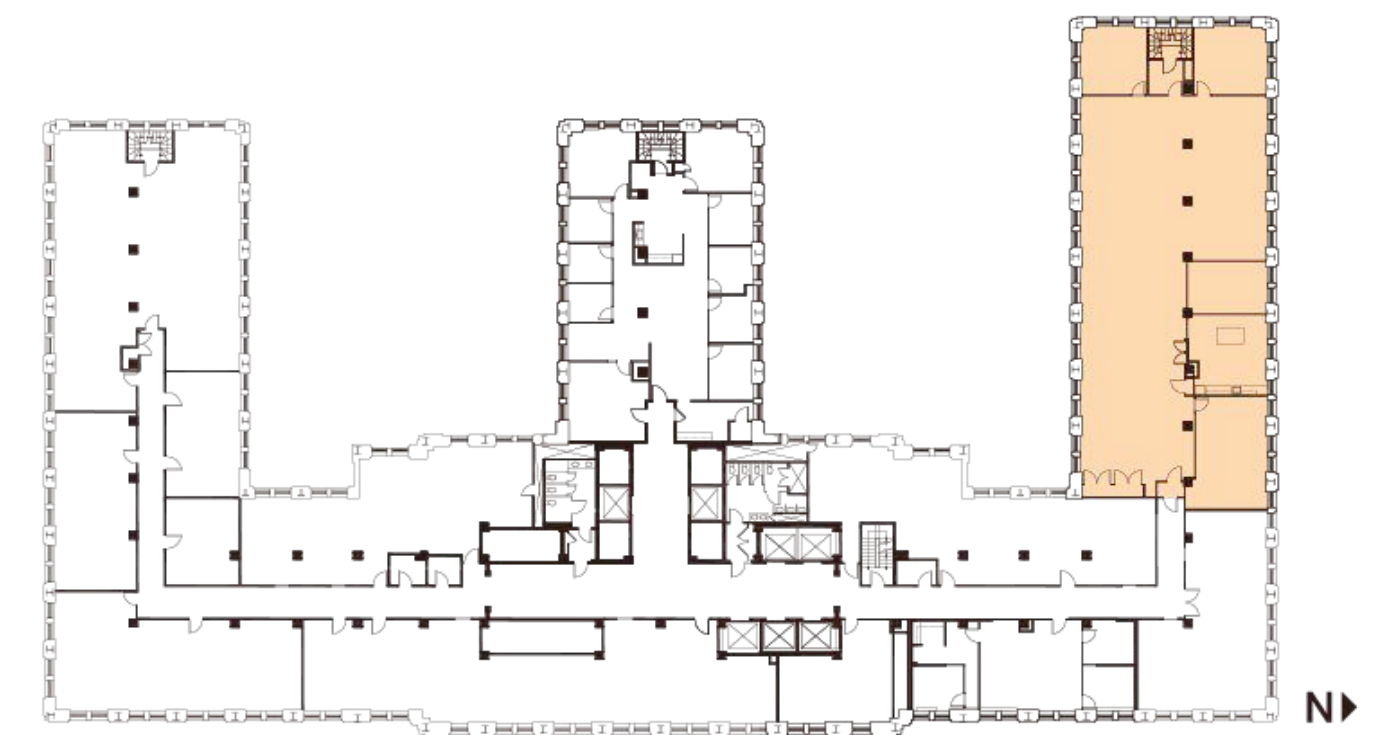

Montgomery Street

235 Montgomery St. San Francisco, CA 94104