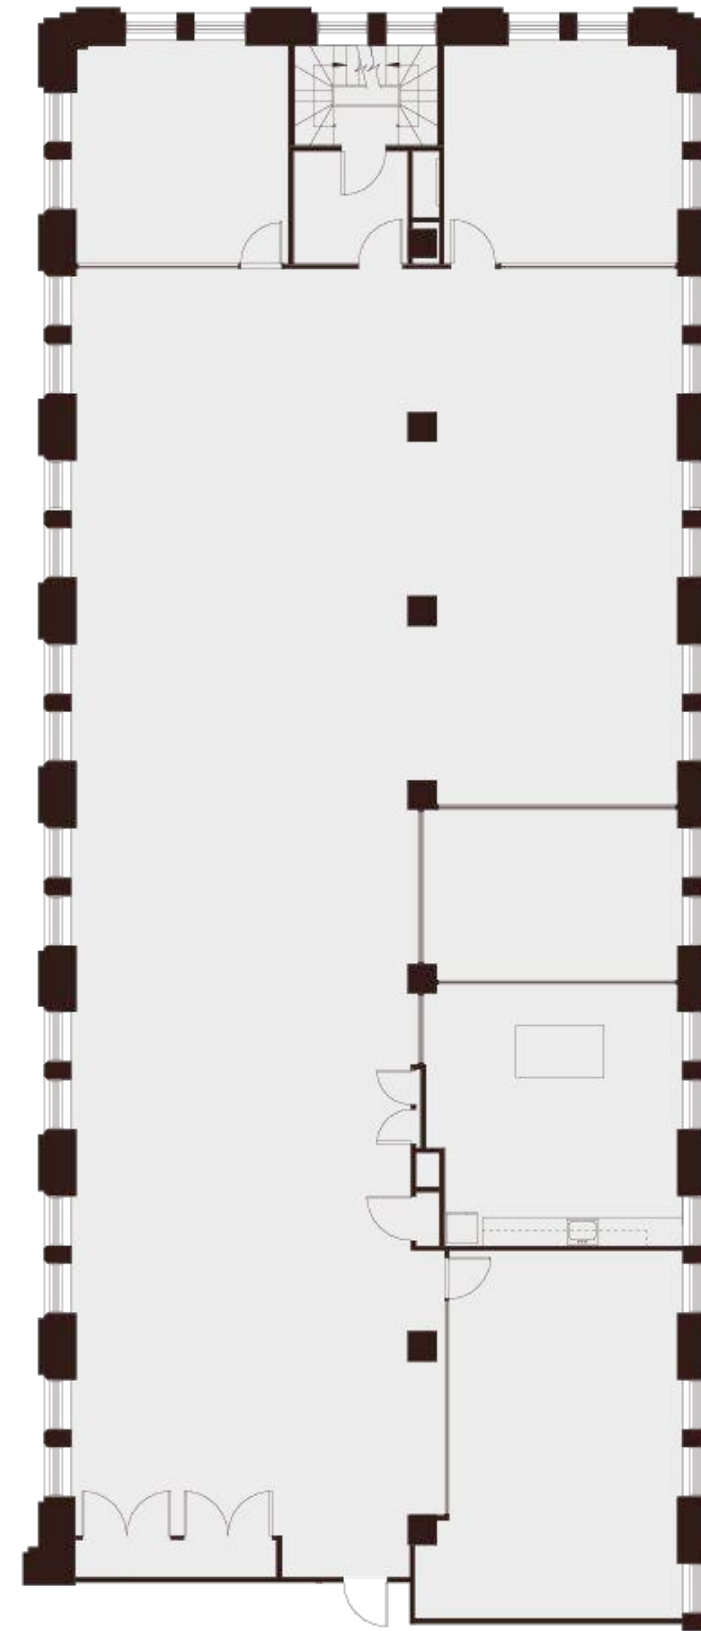

Floor 6

Suite 650

~5,891 SQFT

Low-Rise — As Built

- 3 Window Line Offices
- 1 Open Work Area with Sink & Cabinetry
- 1 Conference Room
- 1 Server Closet
- 1 Storage Closet

Mark Anderson

Vice Chairman

mark.anderson@cushwake.com

+1 (415) 713-1014

Lic. #01325399

Danny Pickard

Director

danny.pickard@cushwake.com

+1 (415) 773-3572

Lic. #01975977

Elena Saccone

Senior Associate

elena.saccone@cushwake.com

+1 (630) 699-9687

Lic. #02151049

N