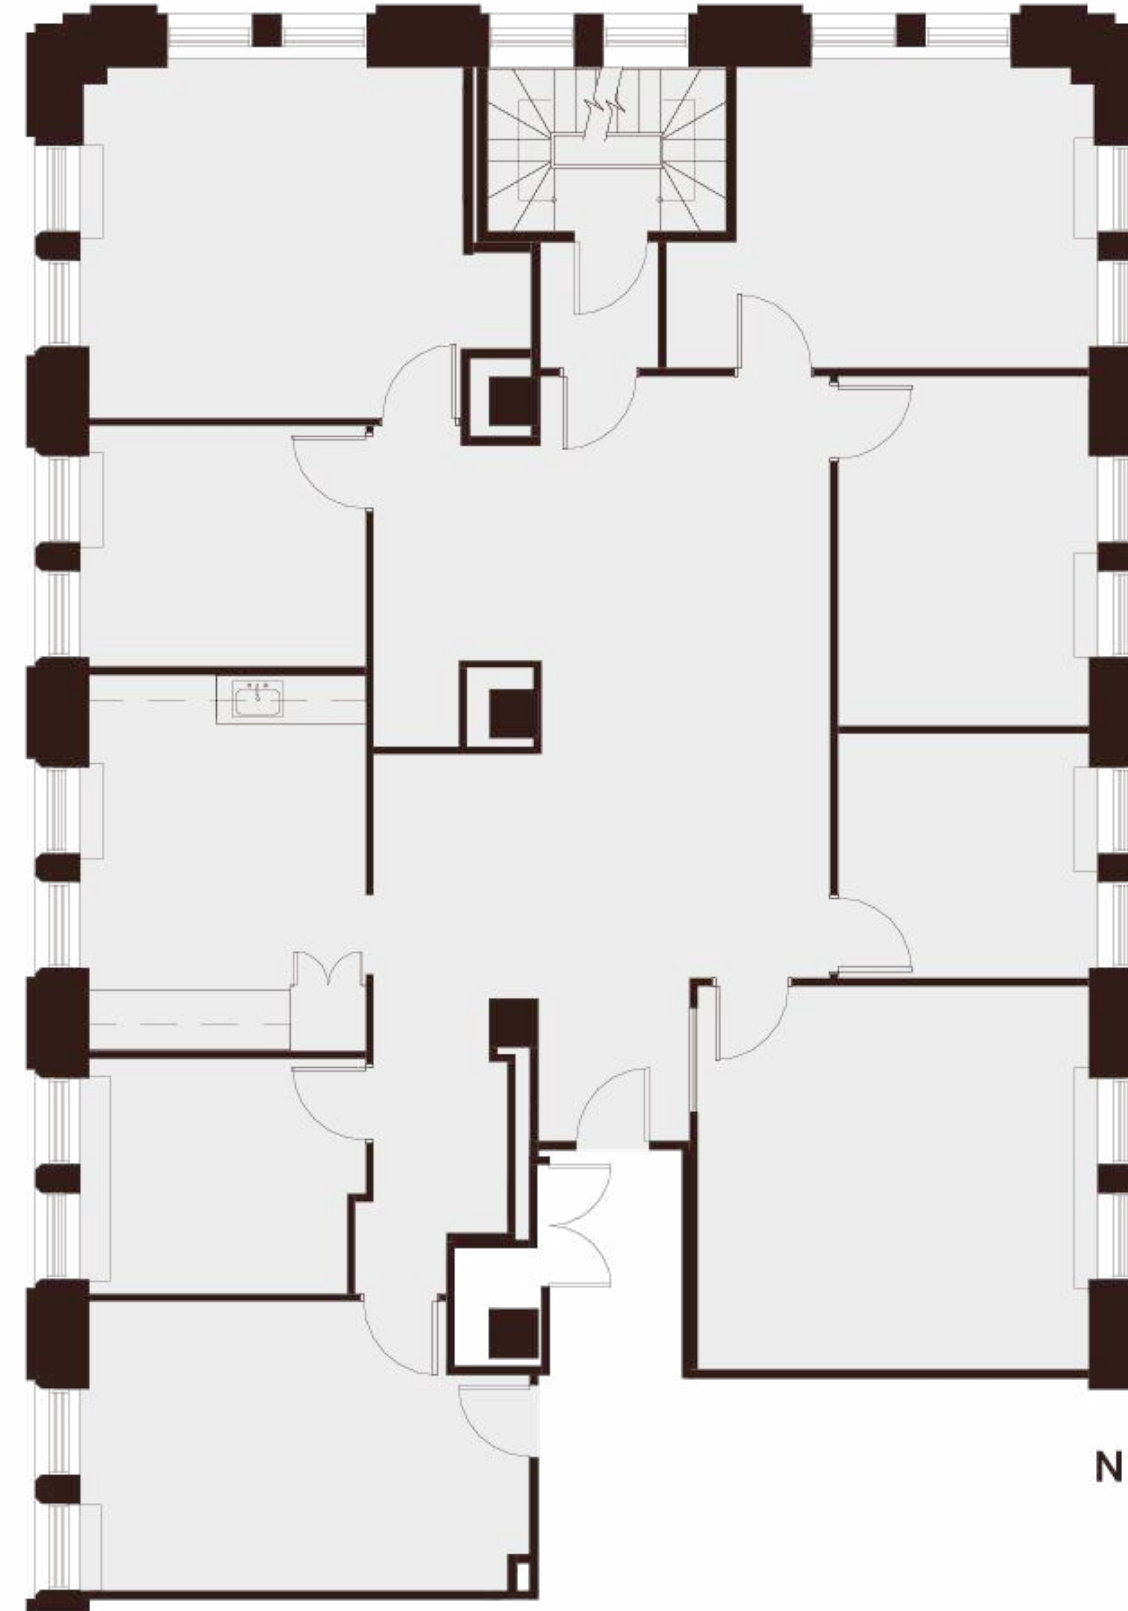

Floor 6

Suite 620

~3,273 SQFT

Low-Rise — As Built

- 7 Window Line Offices
- 1 Conference Room
- 1 Open Work Area
- 1 Break Area

Mark Anderson

Vice Chairman

mark.anderson@cushwake.com

+1 (415) 713-1014

Lic. #01325399

Danny Pickard

Director

danny.pickard@cushwake.com

+1 (415) 773-3572

Lic. #01975977

Elena Saccone

Senior Associate

elena.saccone@cushwake.com

+1 (630) 699-9687

Lic. #02151049

Montgomery Street

235 Montgomery St. San Francisco, CA 94104