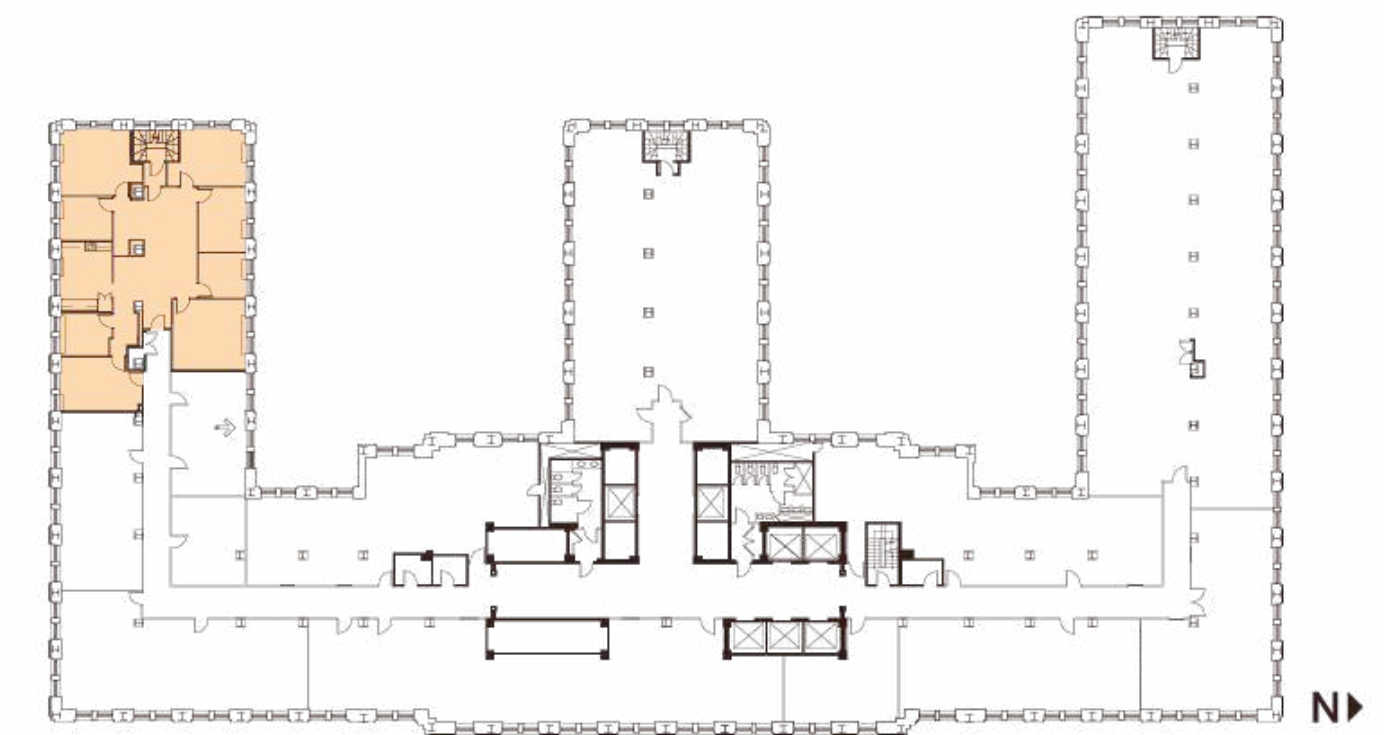

Floor 6

Suite 620

~3,273 SQFT

Low-Rise — As Built

- 7 Window Line Offices
- 1 Conference Room
- 1 Open Work Area
- 1 Break Area

Mark Anderson

Vice Chairman

mark.anderson@cushwake.com

+1 (415) 713-1014

Lic. #01325399

Danny Pickard

Director

danny.pickard@cushwake.com

+1 (415) 773-3572

Lic. #01975977

Elena Saccone

Senior Associate

elena.saccone@cushwake.com

+1 (630) 699-9687

Lic. #02151049

Montgomery Street

235 Montgomery St. San Francisco, CA 94104