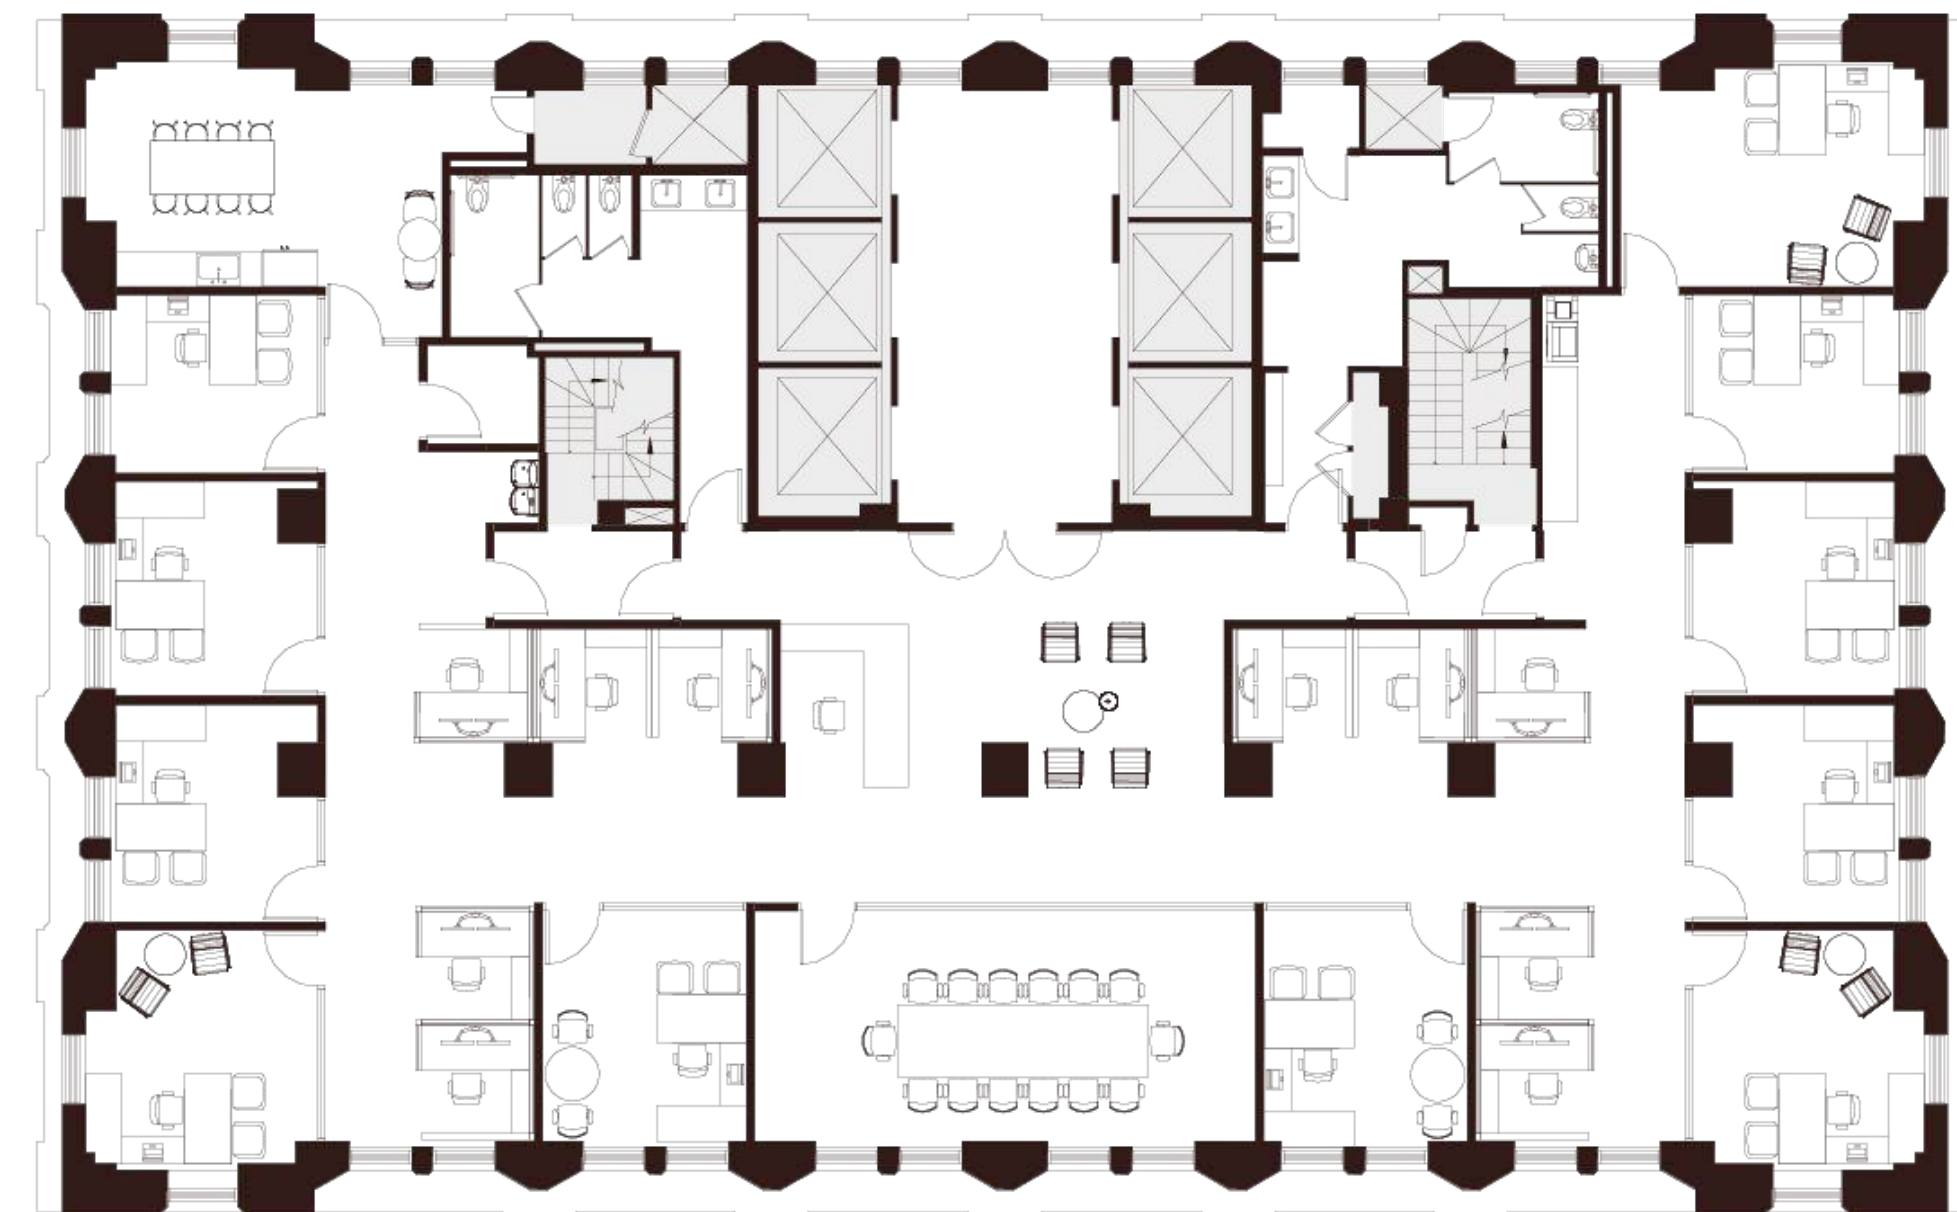

Floor 27

Suite 2700

~6,628 SQFT

High-Rise — As Built

- 11 Private Offices
- 10 Workstations
- 1 Conference Room
- 1 Break Area
- 1 Copy Area
- 1 Reception Area
- 1 Server Room

Mark Anderson

Vice Chairman

mark.anderson@cushwake.com

+1 (415) 713-1014

Lic. #01325399

Danny Pickard

Director

danny.pickard@cushwake.com

+1 (415) 773-3572

Lic. #01975977

Elena Saccone

Senior Associate

elena.saccone@cushwake.com

+1 (630) 699-9687

Lic. #02151049

Montgomery Street

235 Montgomery St. San Francisco, CA 94104