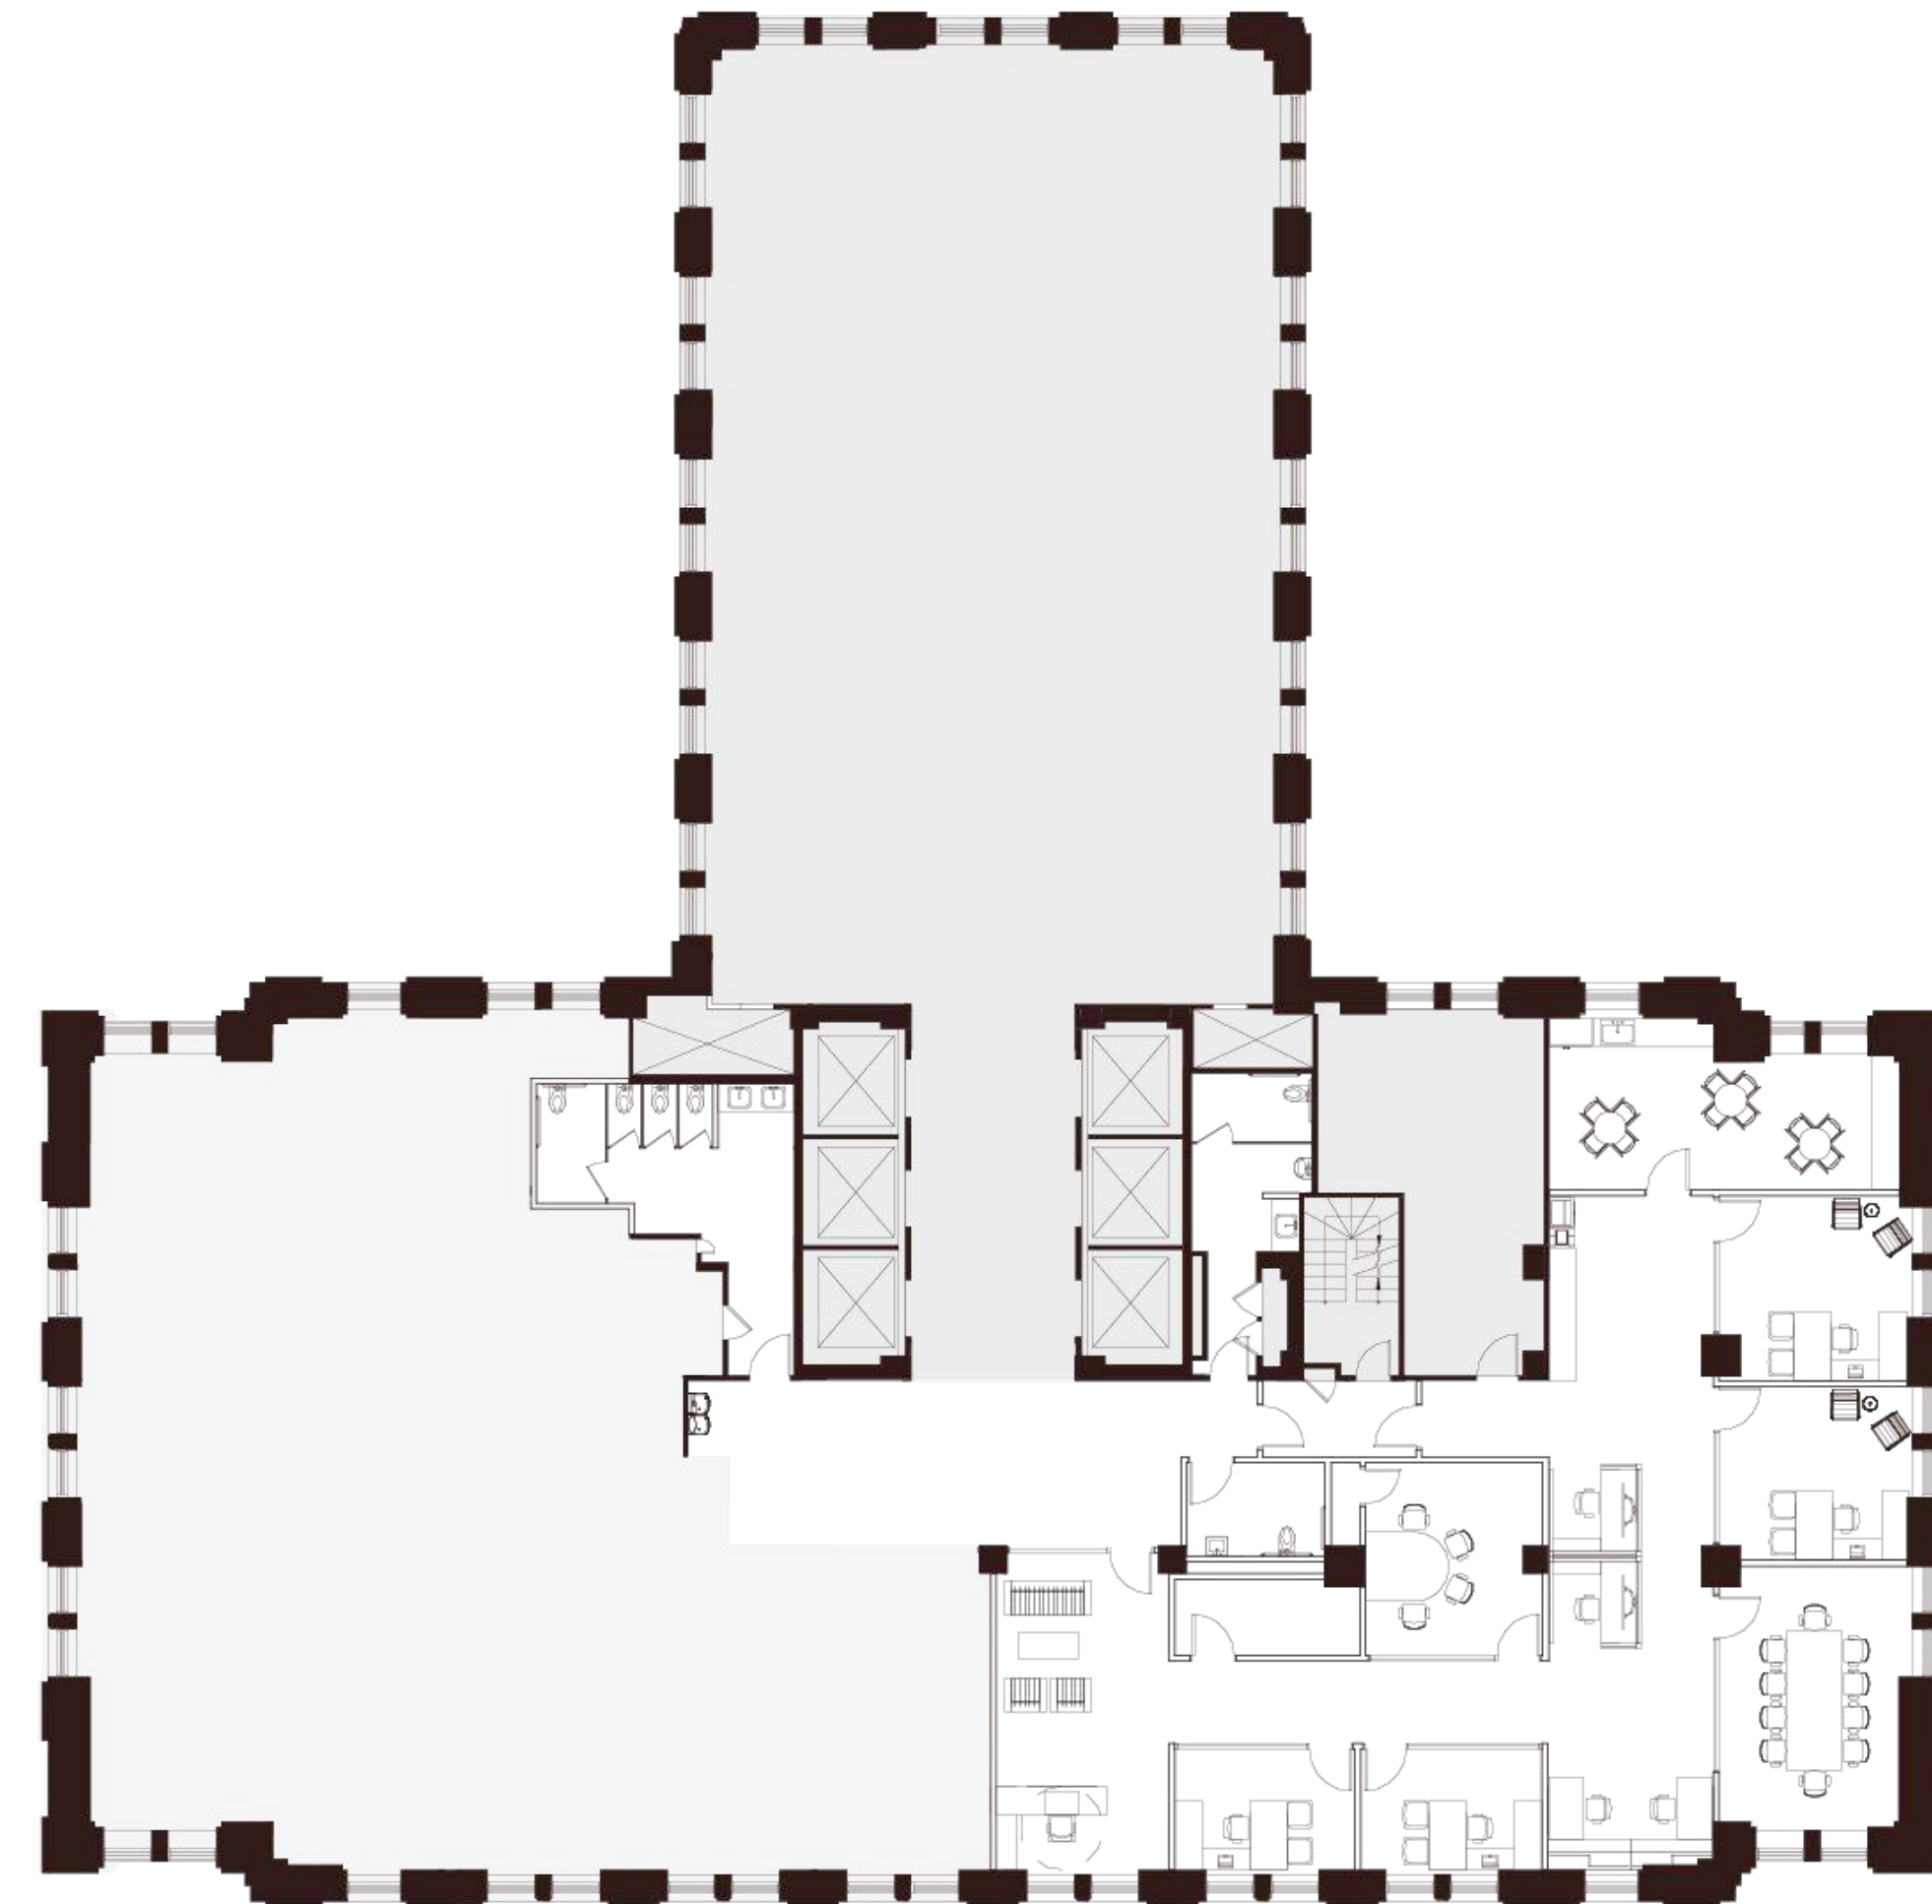

Floor 18

Suite 1840

~3,748 SQFT

High-Rise — Hypothetical Private Office

- 1 Reception Area
- 4 Private Offices
- 4 Workstations
- 1 Conference Room
- 1 Huddle Room
- 1 Break Room
- 1 Copy Room
- 1 IT Room
- 1 Storage Room

Mark Anderson

Vice Chairman

mark.anderson@cushwake.com

+1 (415) 713-1014

Lic. #01325399

Danny Pickard

Director

danny.pickard@cushwake.com

+1 (415) 773-3572

Lic. #01975977

Elena Saccone

Senior Associate

elena.saccone@cushwake.com

+1 (630) 699-9687

Lic. #02151049

Montgomery Street

235 Montgomery St. San Francisco, CA 94104