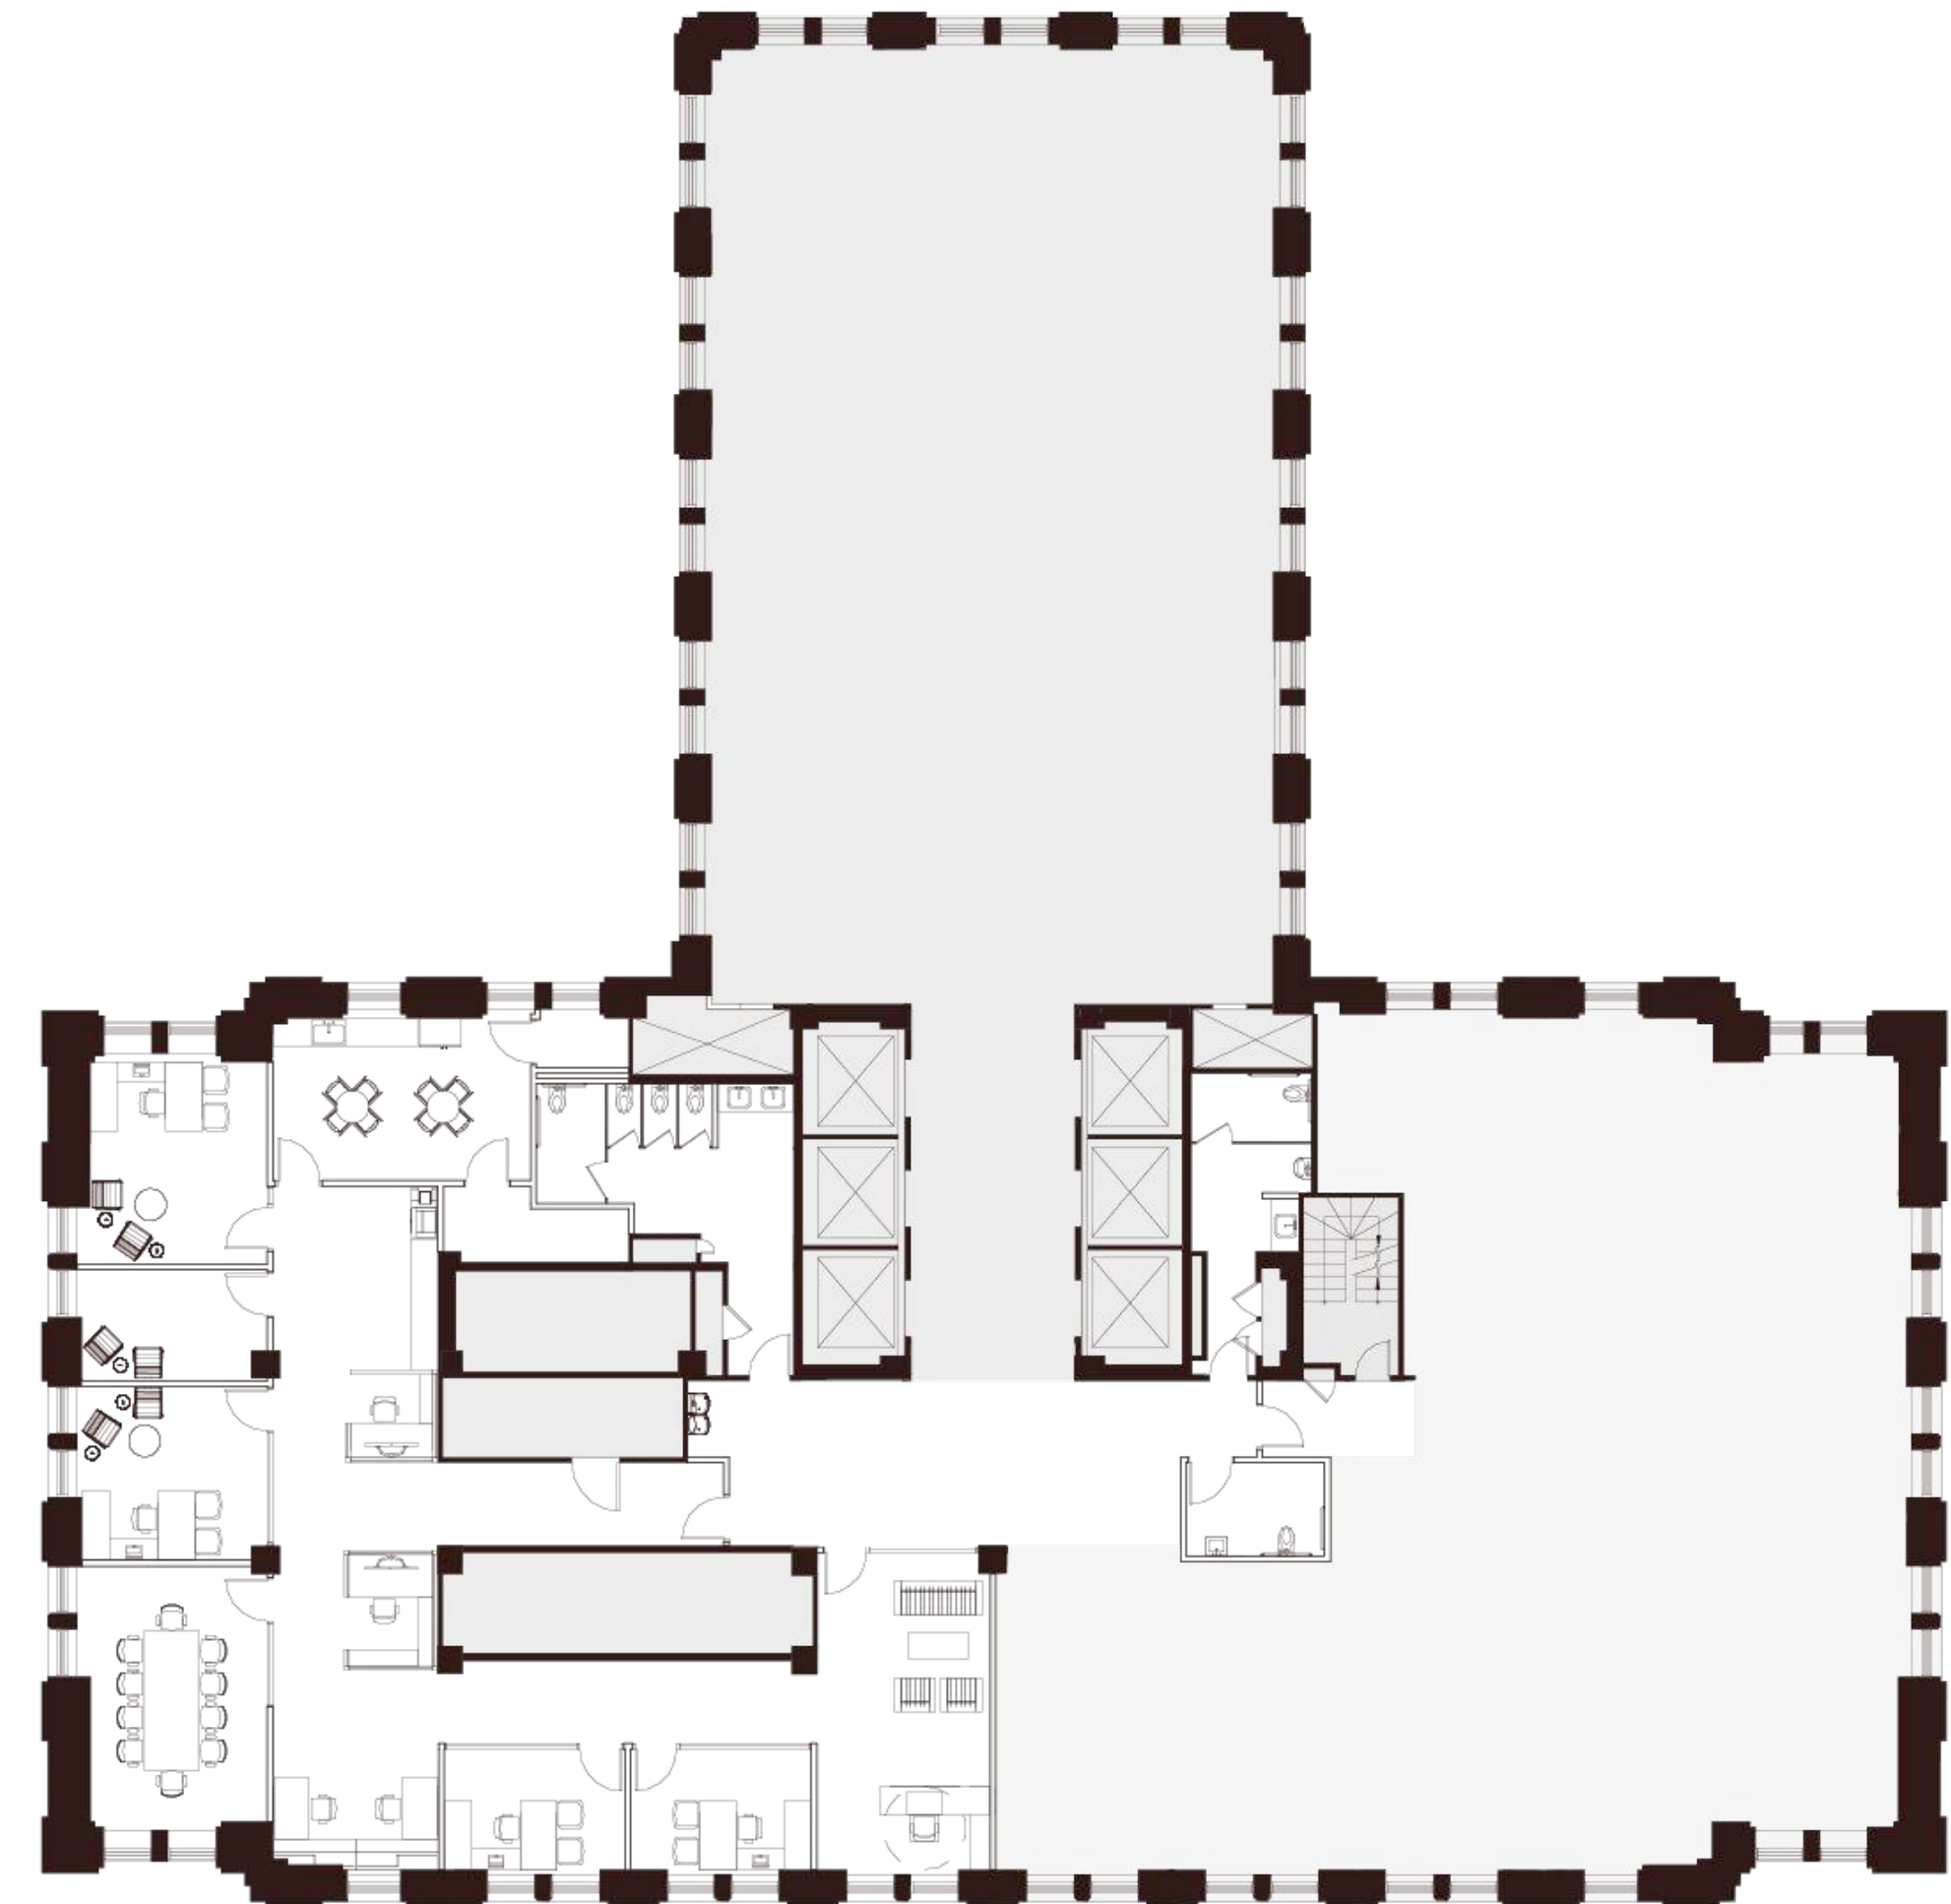

Floor 18

Suite 1820

~3,704 SQFT

High-Rise — Hypothetical Private Office

- 1 Reception Area
- 4 Private Offices
- 4 Workstations
- 1 Conference Room
- 1 Phone Room
- 1 Break Room
- 1 Copy Room
- 1 IT Room
- 1 Storage Room

Mark Anderson

Vice Chairman

mark.anderson@cushwake.com

+1 (415) 713-1014

Lic. #01325399

Danny Pickard

Director

danny.pickard@cushwake.com

+1 (415) 773-3572

Lic. #01975977

Elena Saccone

Senior Associate

elena.saccone@cushwake.com

+1 (630) 699-9687

Lic. #02151049

Montgomery Street

235 Montgomery St. San Francisco, CA 94104