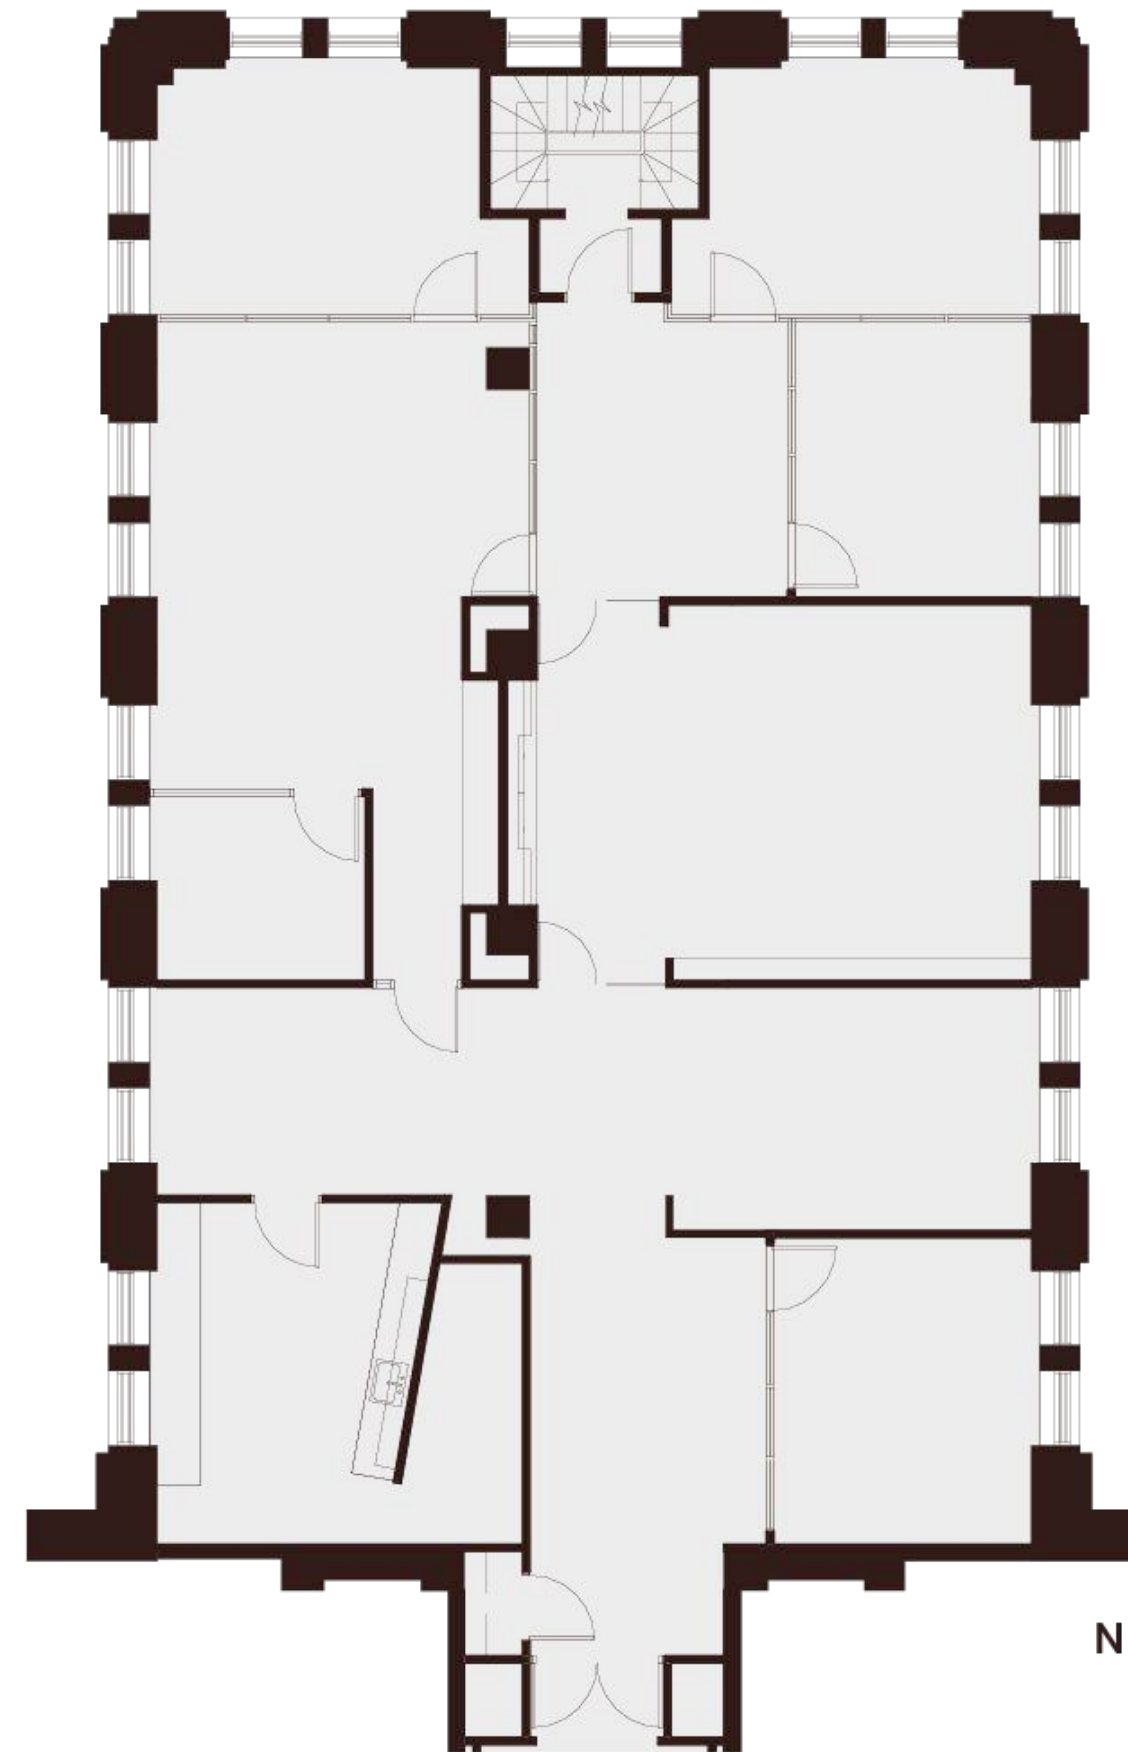

Floor 12

Suite 1230

~3,819 SQFT

Mid-Rise — As Built

- 5 Private Offices
- 3 Open Work Areas
- 1 Large Conference Room
- 1 Break Area
- 1 Server Area
- 1 Storage Closet

Mark Anderson

Vice Chairman

mark.anderson@cushwake.com

+1 (415) 713-1014

Lic. #01325399

Danny Pickard

Director

danny.pickard@cushwake.com

+1 (415) 773-3572

Lic. #01975977

Elena Saccone

Senior Associate

elena.saccone@cushwake.com

+1 (630) 699-9687

Lic. #02151049

235 Montgomery St. San Francisco, CA 94104