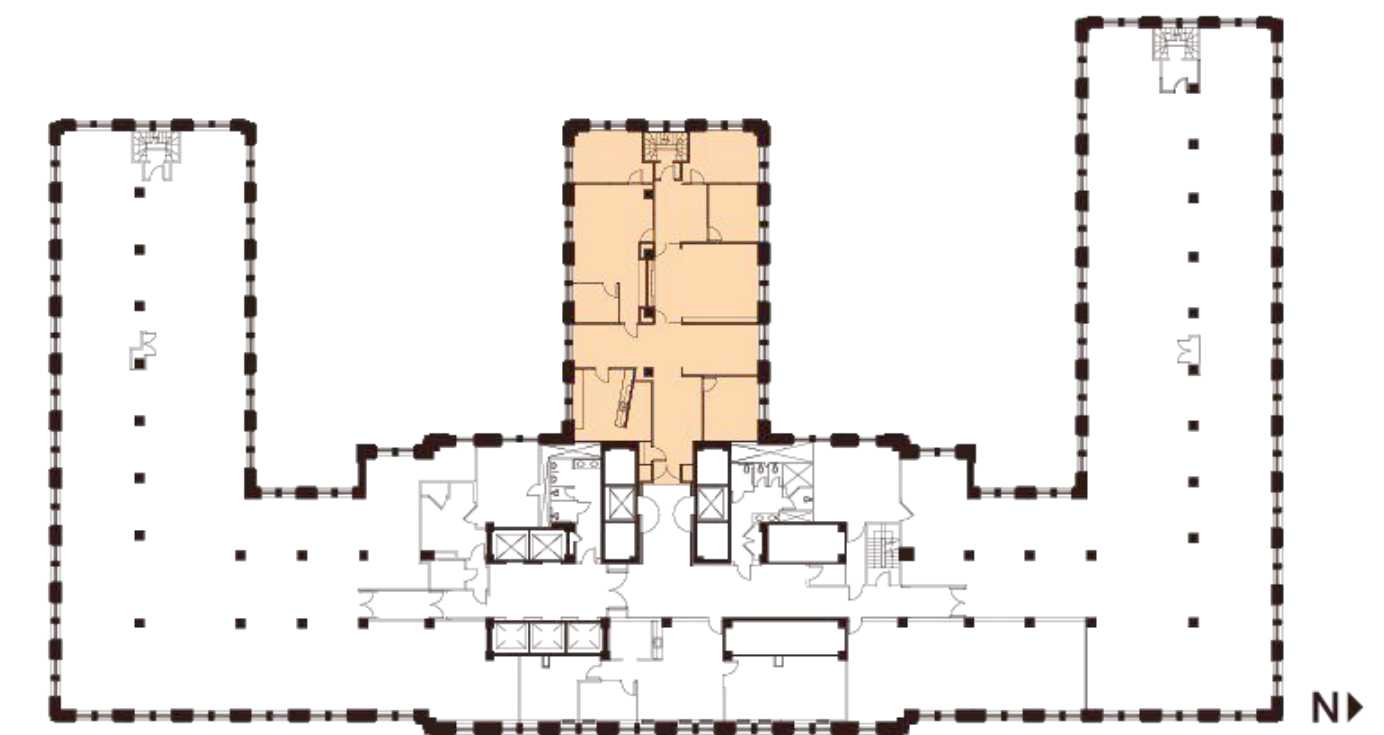

Floor 12

Suite 1230

~3,819 SQFT

Mid-Rise — As Built

- 5 Private Offices
- 3 Open Work Areas
- 1 Large Conference Room
- 1 Break Area
- 1 Server Area
- 1 Storage Closet

Mark Anderson

Vice Chairman

mark.anderson@cushwake.com

+1 (415) 713-1014

Lic. #01325399

Danny Pickard

Director

danny.pickard@cushwake.com

+1 (415) 773-3572

Lic. #01975977

Elena Saccone

Senior Associate

elena.saccone@cushwake.com

+1 (630) 699-9687

Lic. #02151049

235 Montgomery St. San Francisco, CA 94104