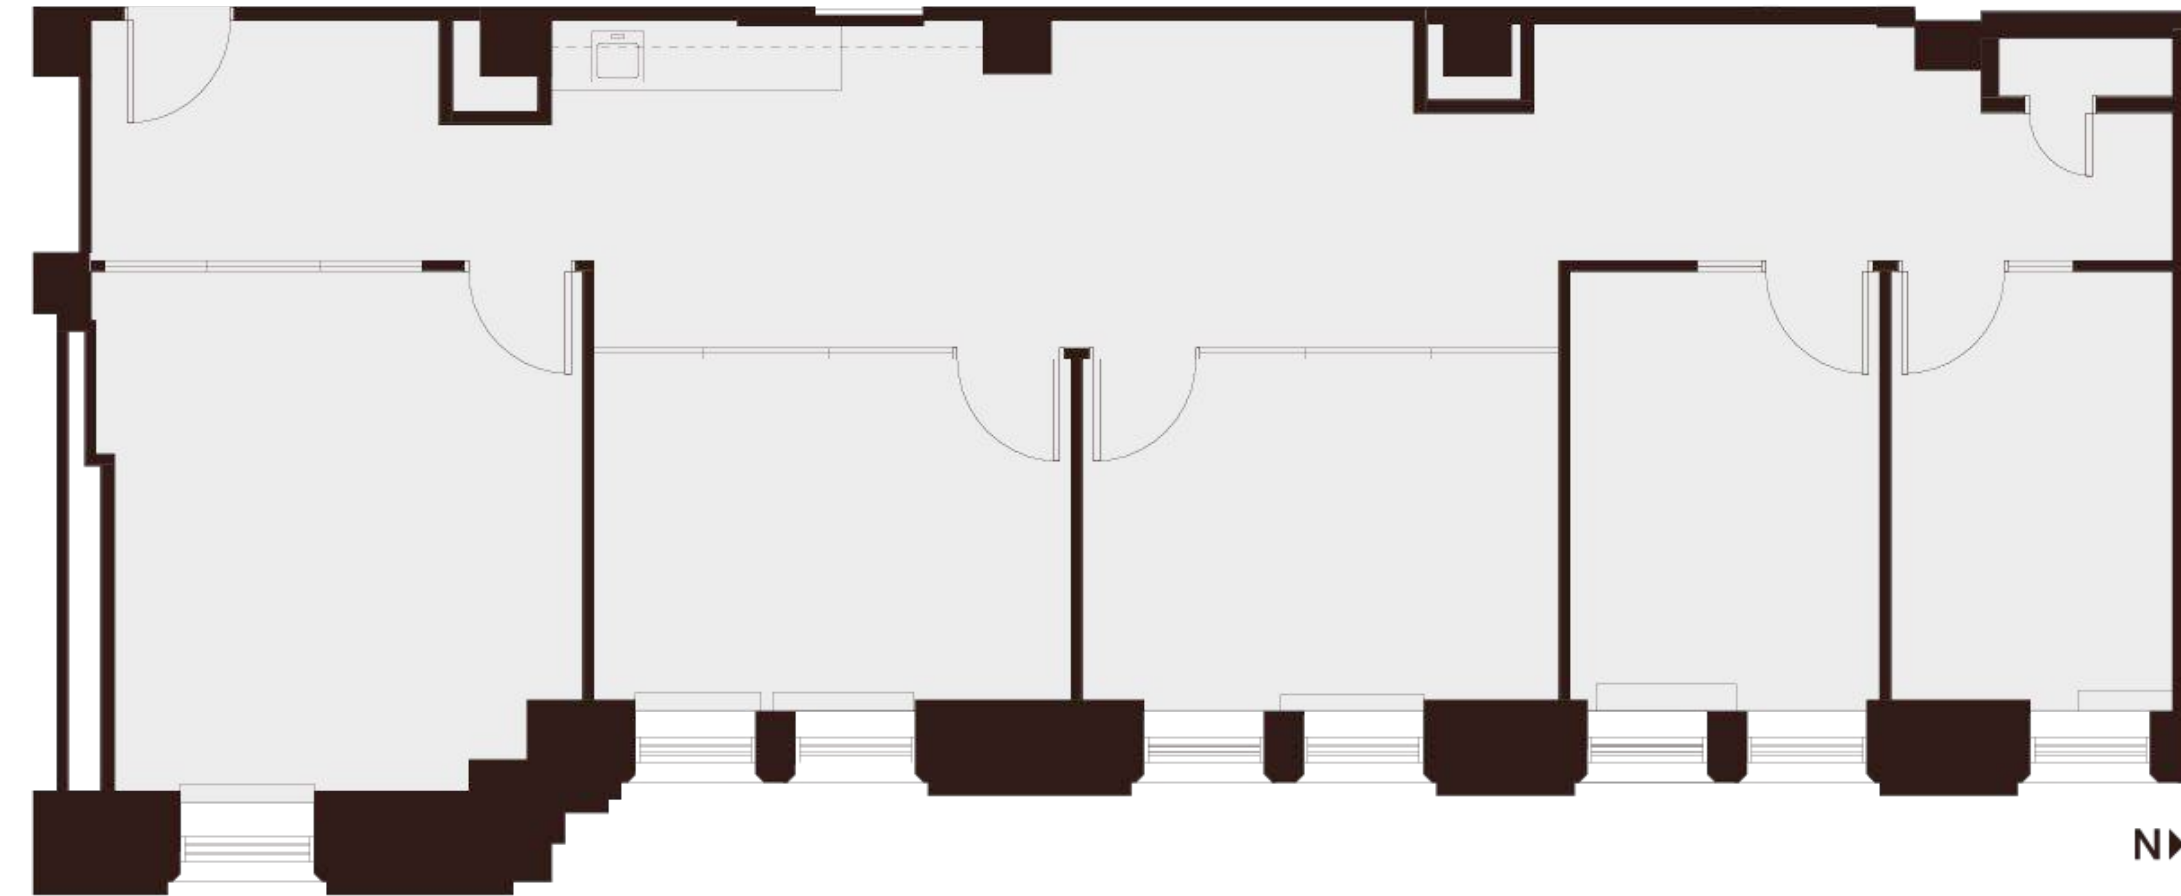

Floor 4

Suite 455

~1697 SQFT

Low-Rise — As Built

- 4 Window Line Private Offices
- 1 Open Work Area
- 1 Coffee Station
- 1 Reception Area
- 1 Server Closet
- 1 Window Line Conference Room

Mark Anderson

Vice Chairman

mark.anderson@cushwake.com

+1 (415) 713-1014

Lic. #01325399

Danny Pickard

Director

danny.pickard@cushwake.com

+1 (415) 773-3572

Lic. #01975977

Elena Saccone

Senior Associate

elena.saccone@cushwake.com

+1 (630) 699-9687

Lic. #02151049

Montgomery Street

235 Montgomery St. San Francisco, CA 94104