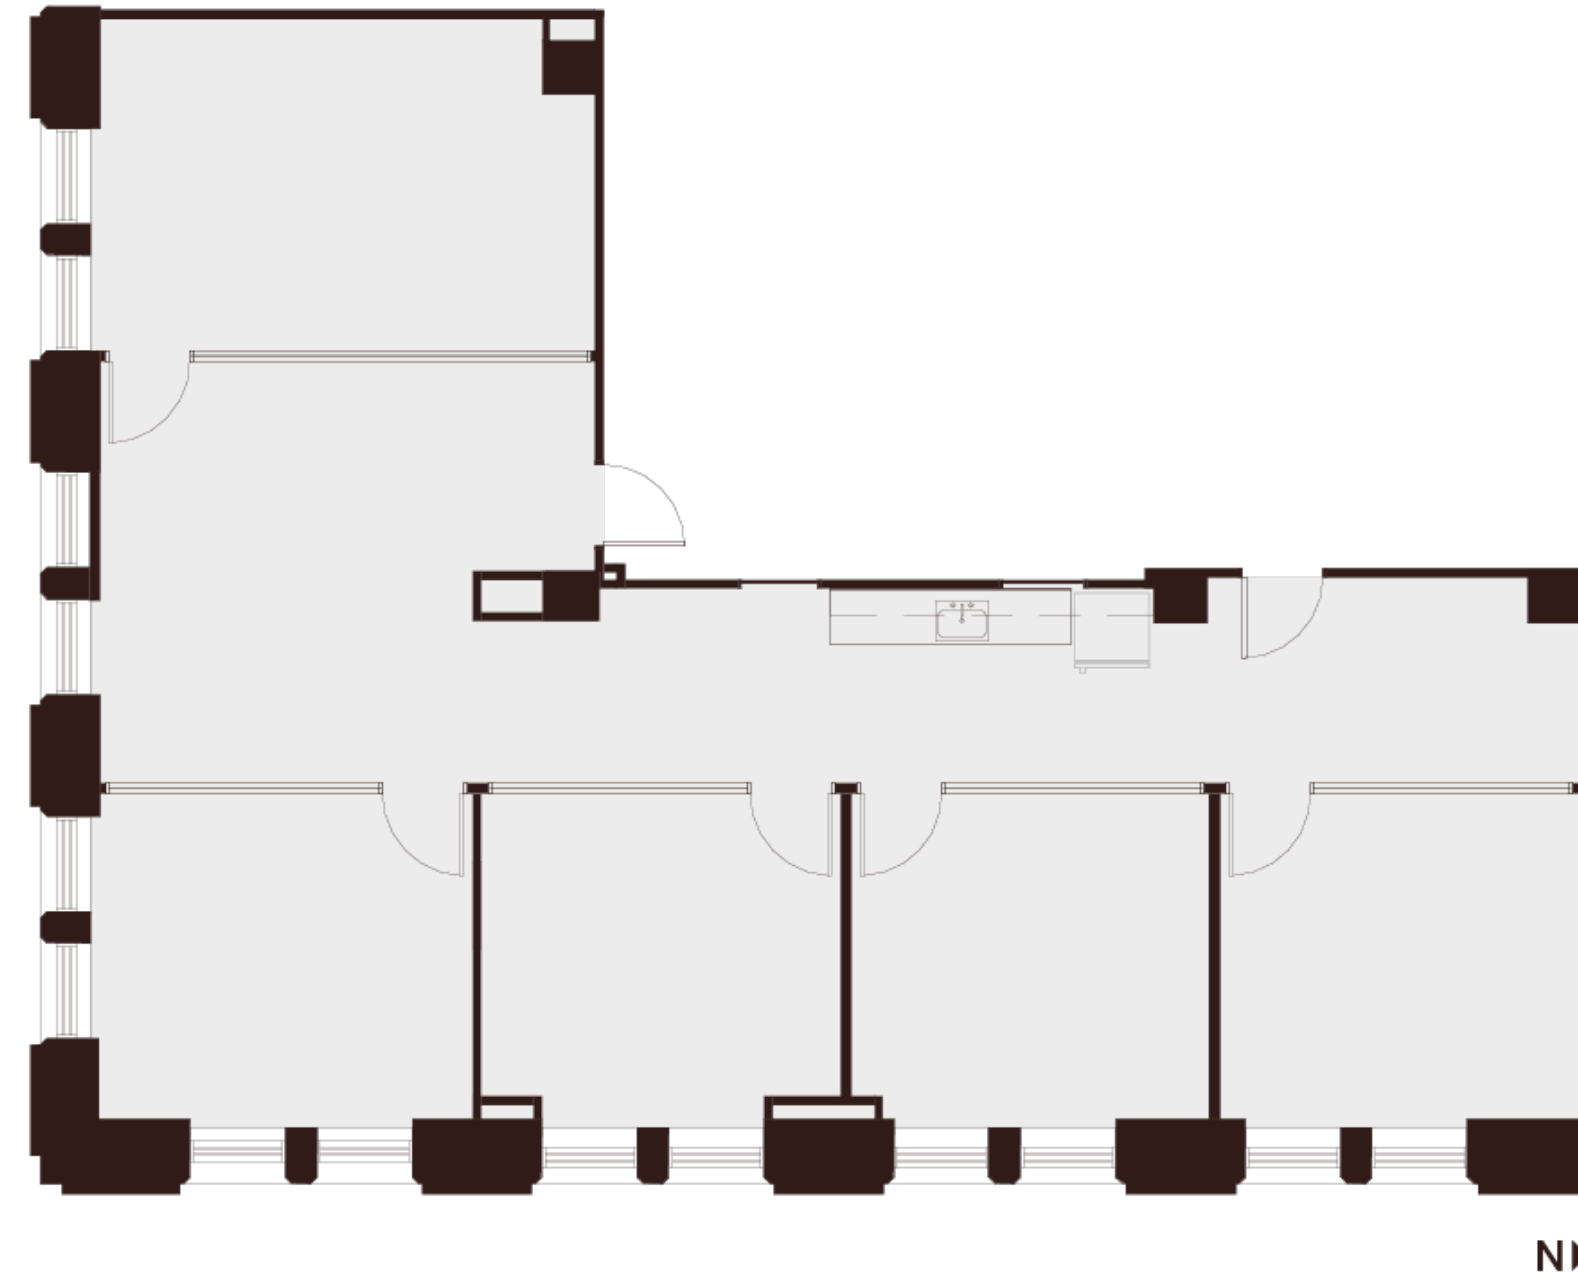

Floor 7

Suite 711

~2,184 SQFT

Low-Rise — As Built

- 4 Private Offices
- 1 Open Huddle Area
- 1 Copy / Break Room
- 1 Conference Room

Jim Collins

jcollins@shorenstein.com

(415) 352-7239

Lic. #00860991

235 Montgomery St. San Francisco, CA 94104

Montgomery Street