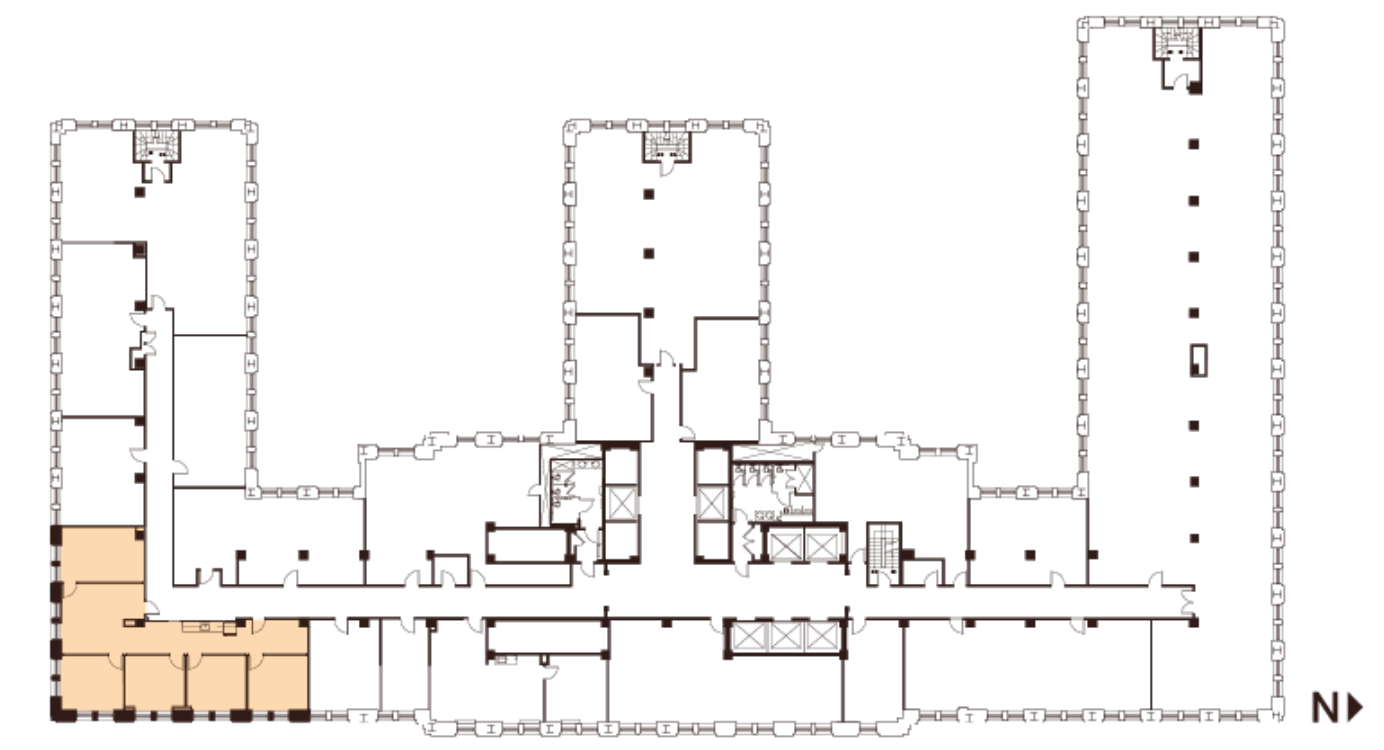

Floor 7

Suite 711

~2,184 SQFT

Low-Rise — As Built

- 4 Private Offices
- 1 Open Huddle Area
- 1 Copy / Break Room
- 1 Conference Room

Jim Collins

jcollins@shorenstein.com

(415) 352-7239

Lic. #00860991

235 Montgomery St. San Francisco, CA 94104

Montgomery Street