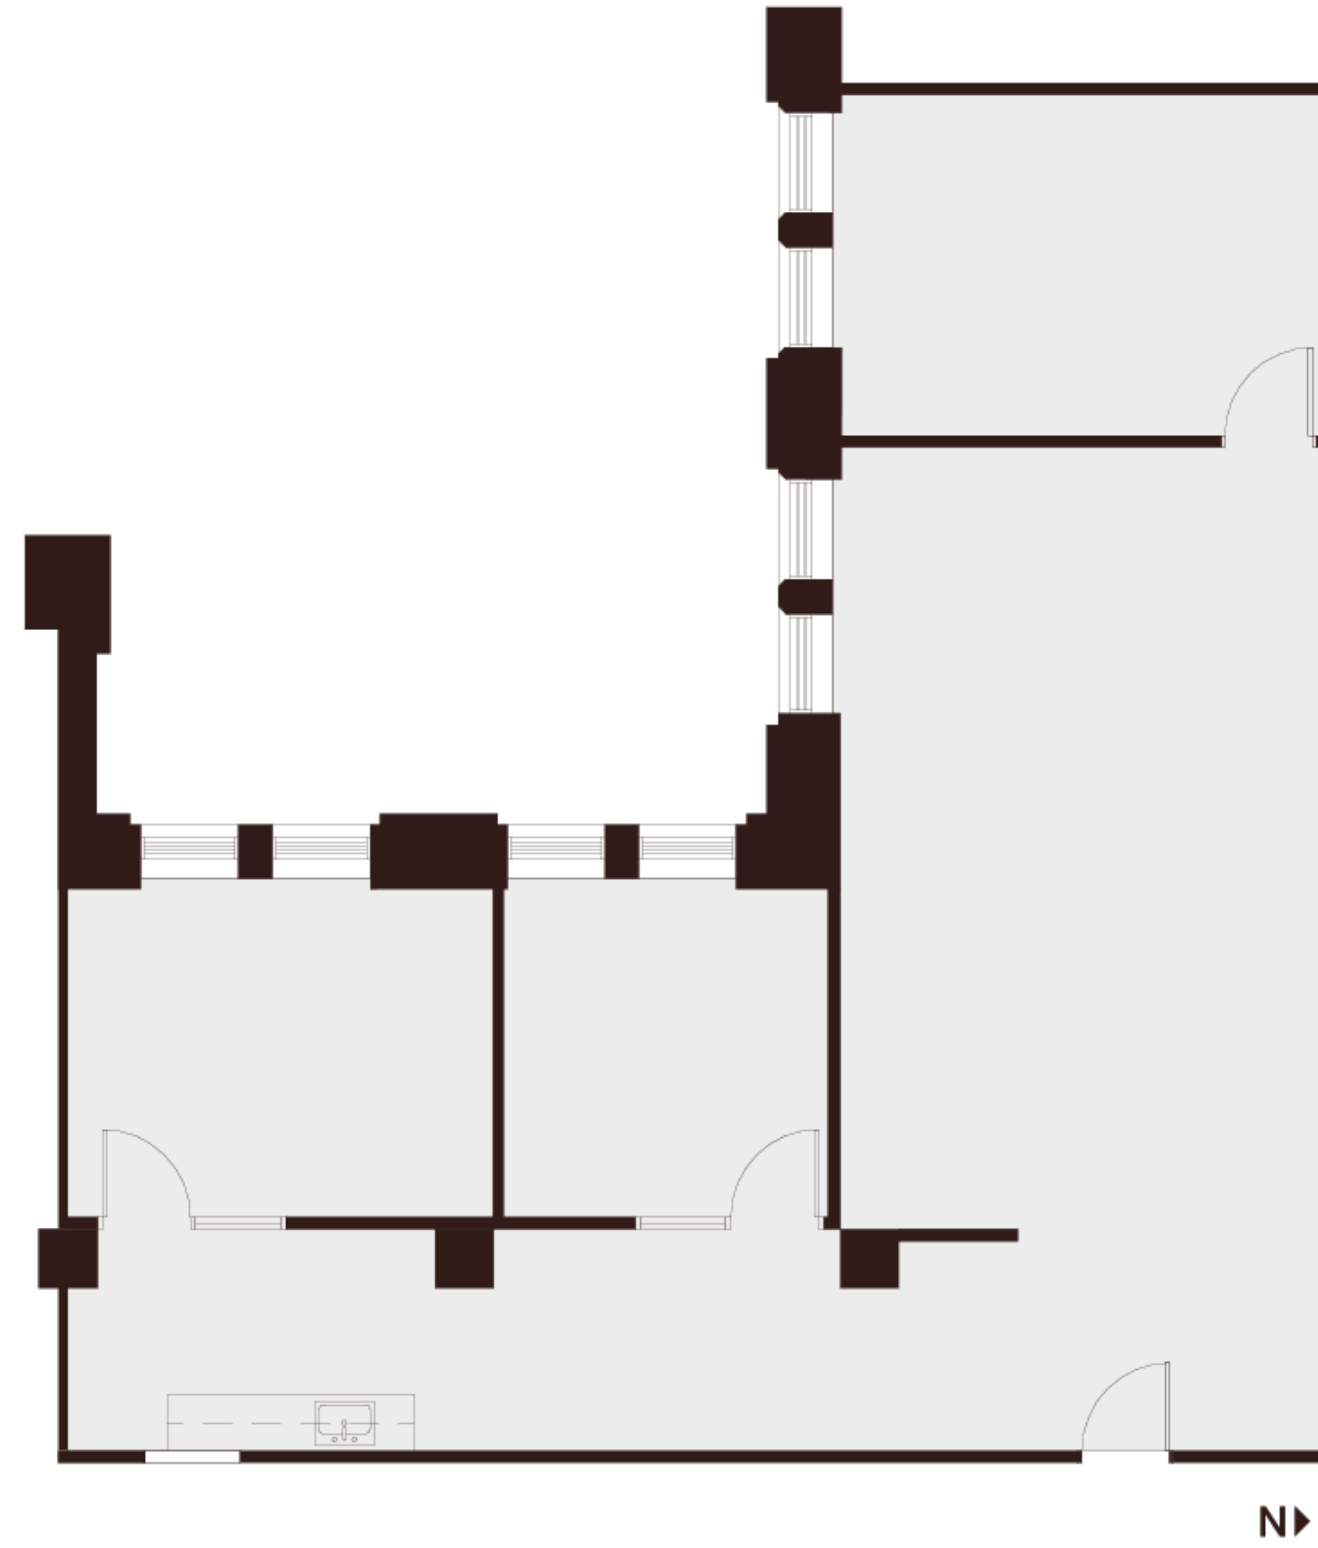

Floor 9

Suite 948

~1,725 SQFT

Low-Rise — As Built

- 2 Private Offices
- 1 Open Office Area
- 1 Conference Room
- 1 Break Area
- 1 Reception Area

Jim Collins

jcollins@shorenstein.com

(415) 352-7239

Lic. #00860991

Montgomery Street

235 Montgomery St. San Francisco, CA 94104