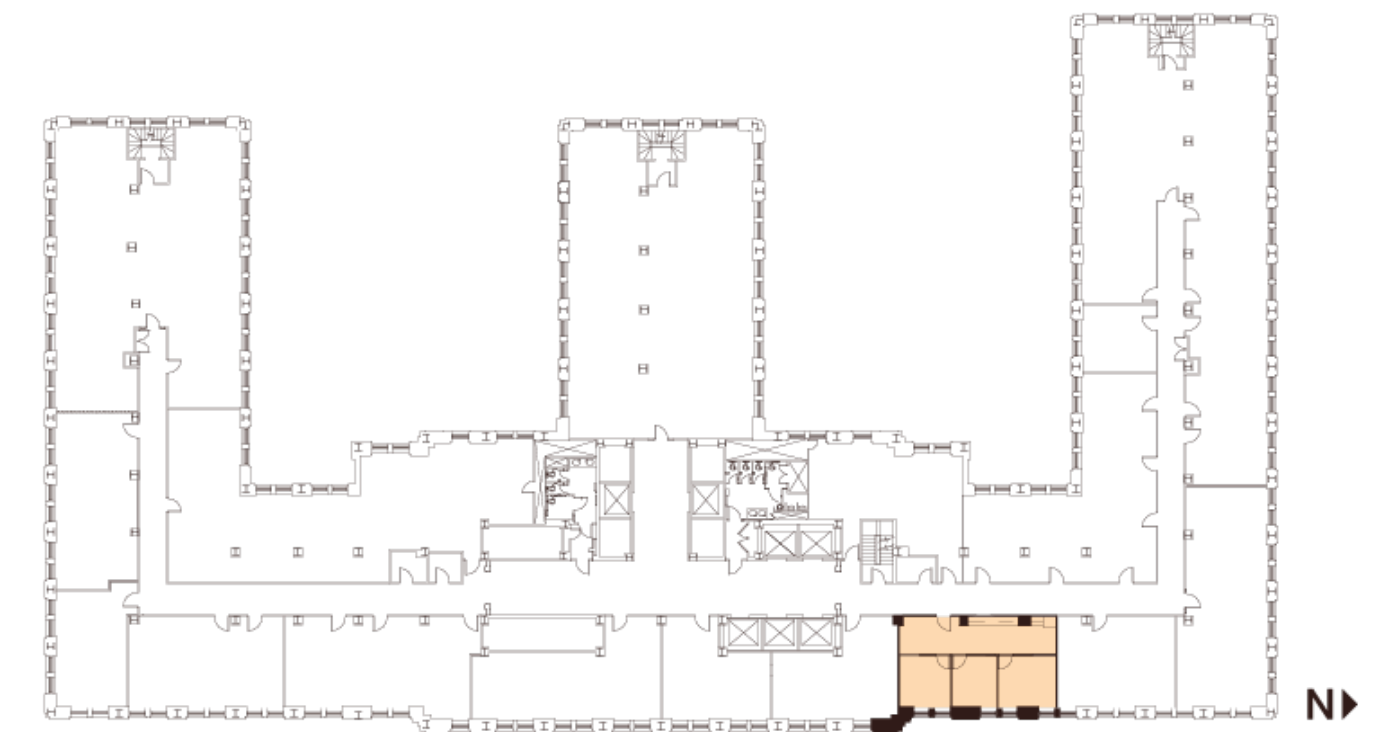

Floor 9

Suite 967

~1,012 SQFT

Low-Rise — As Built

- 2 Private Offices
- 1 Open Work Area
- 1 Huddle Room
- 1 Break Room

Jim Collins

jcollins@shorenstein.com

(415) 352-7239

Lic. #00860991

235 Montgomery St. San Francisco, CA 94104

Montgomery Street