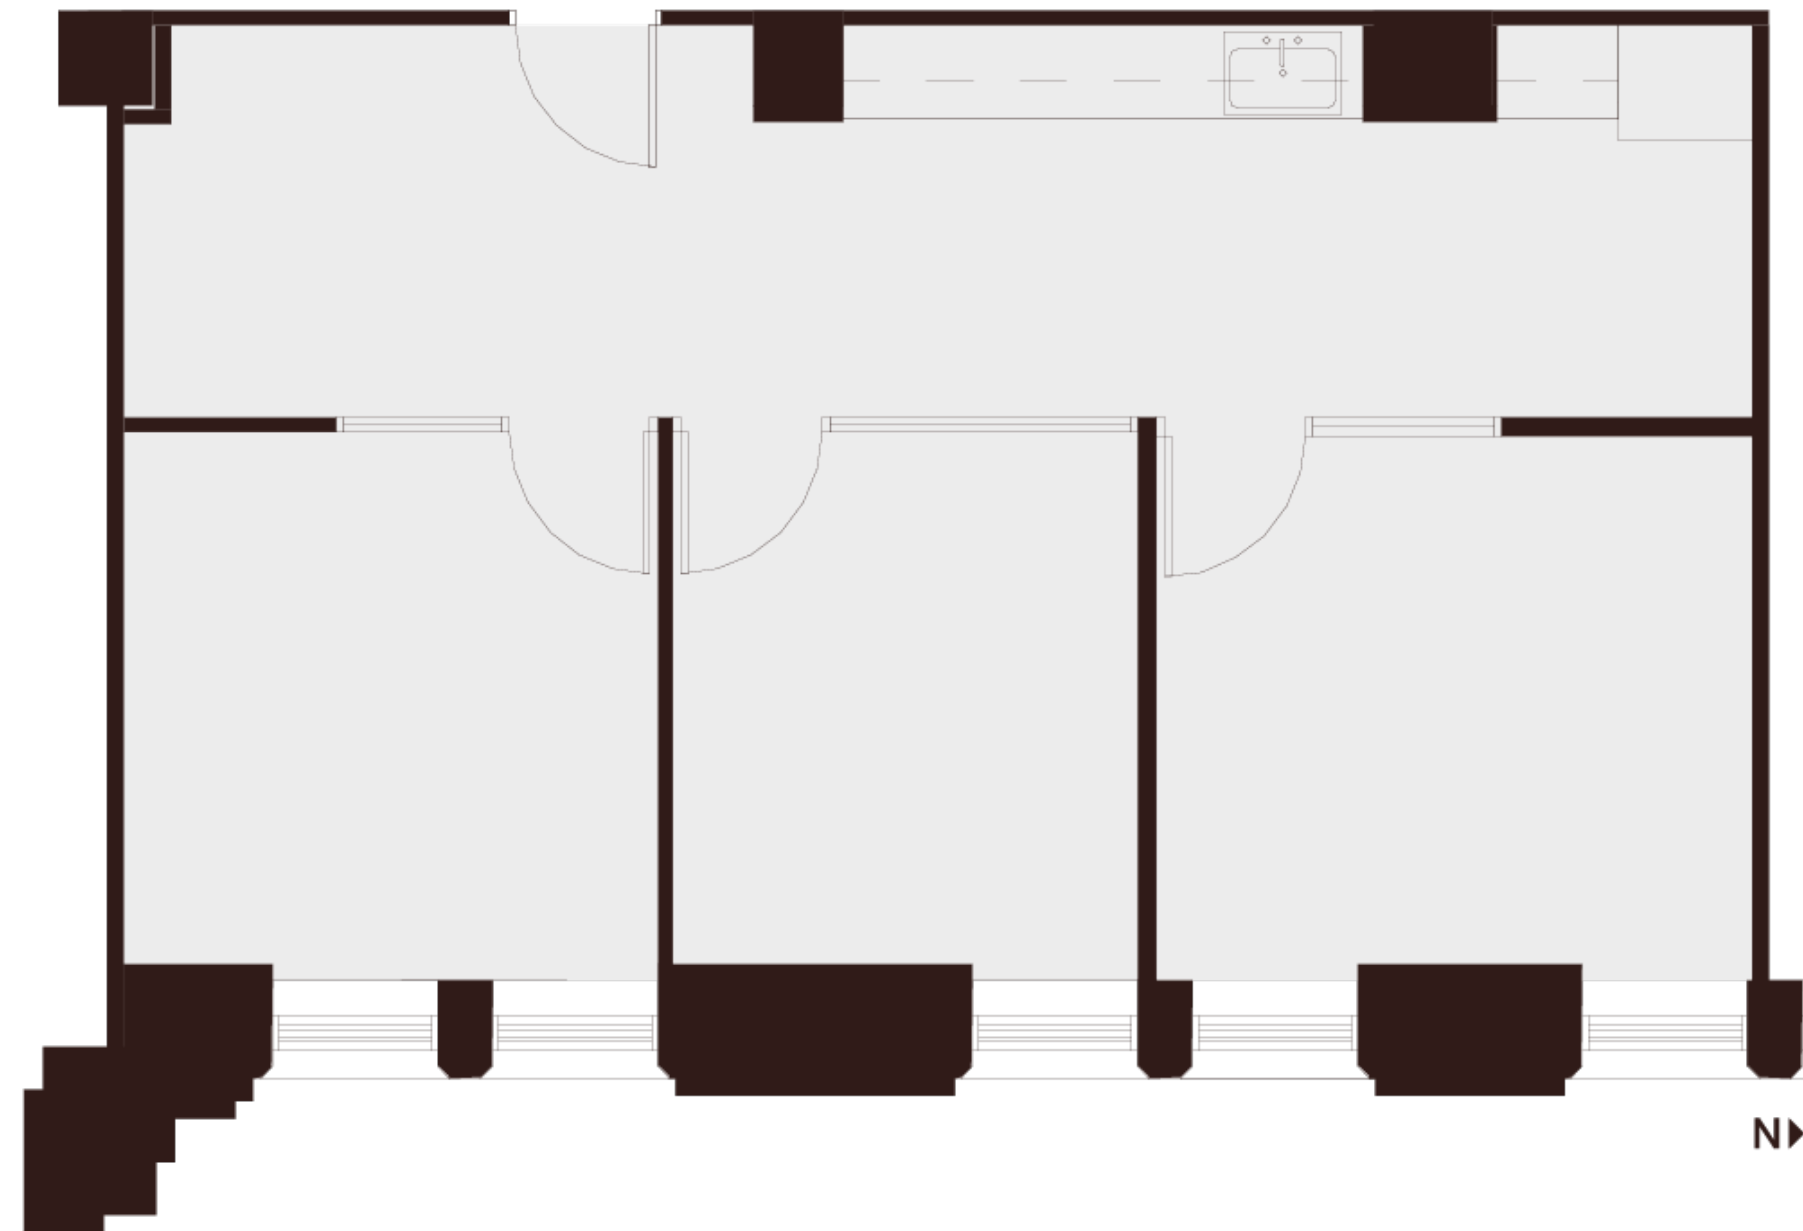

Floor 9

Suite 967

~1,012 SQFT

Low-Rise — As Built

- 2 Private Offices
- 1 Open Work Area
- 1 Huddle Room
- 1 Break Room

Jim Collins

jcollins@shorenstein.com

(415) 352-7239

Lic. #00860991

235 Montgomery St. San Francisco, CA 94104

Montgomery Street