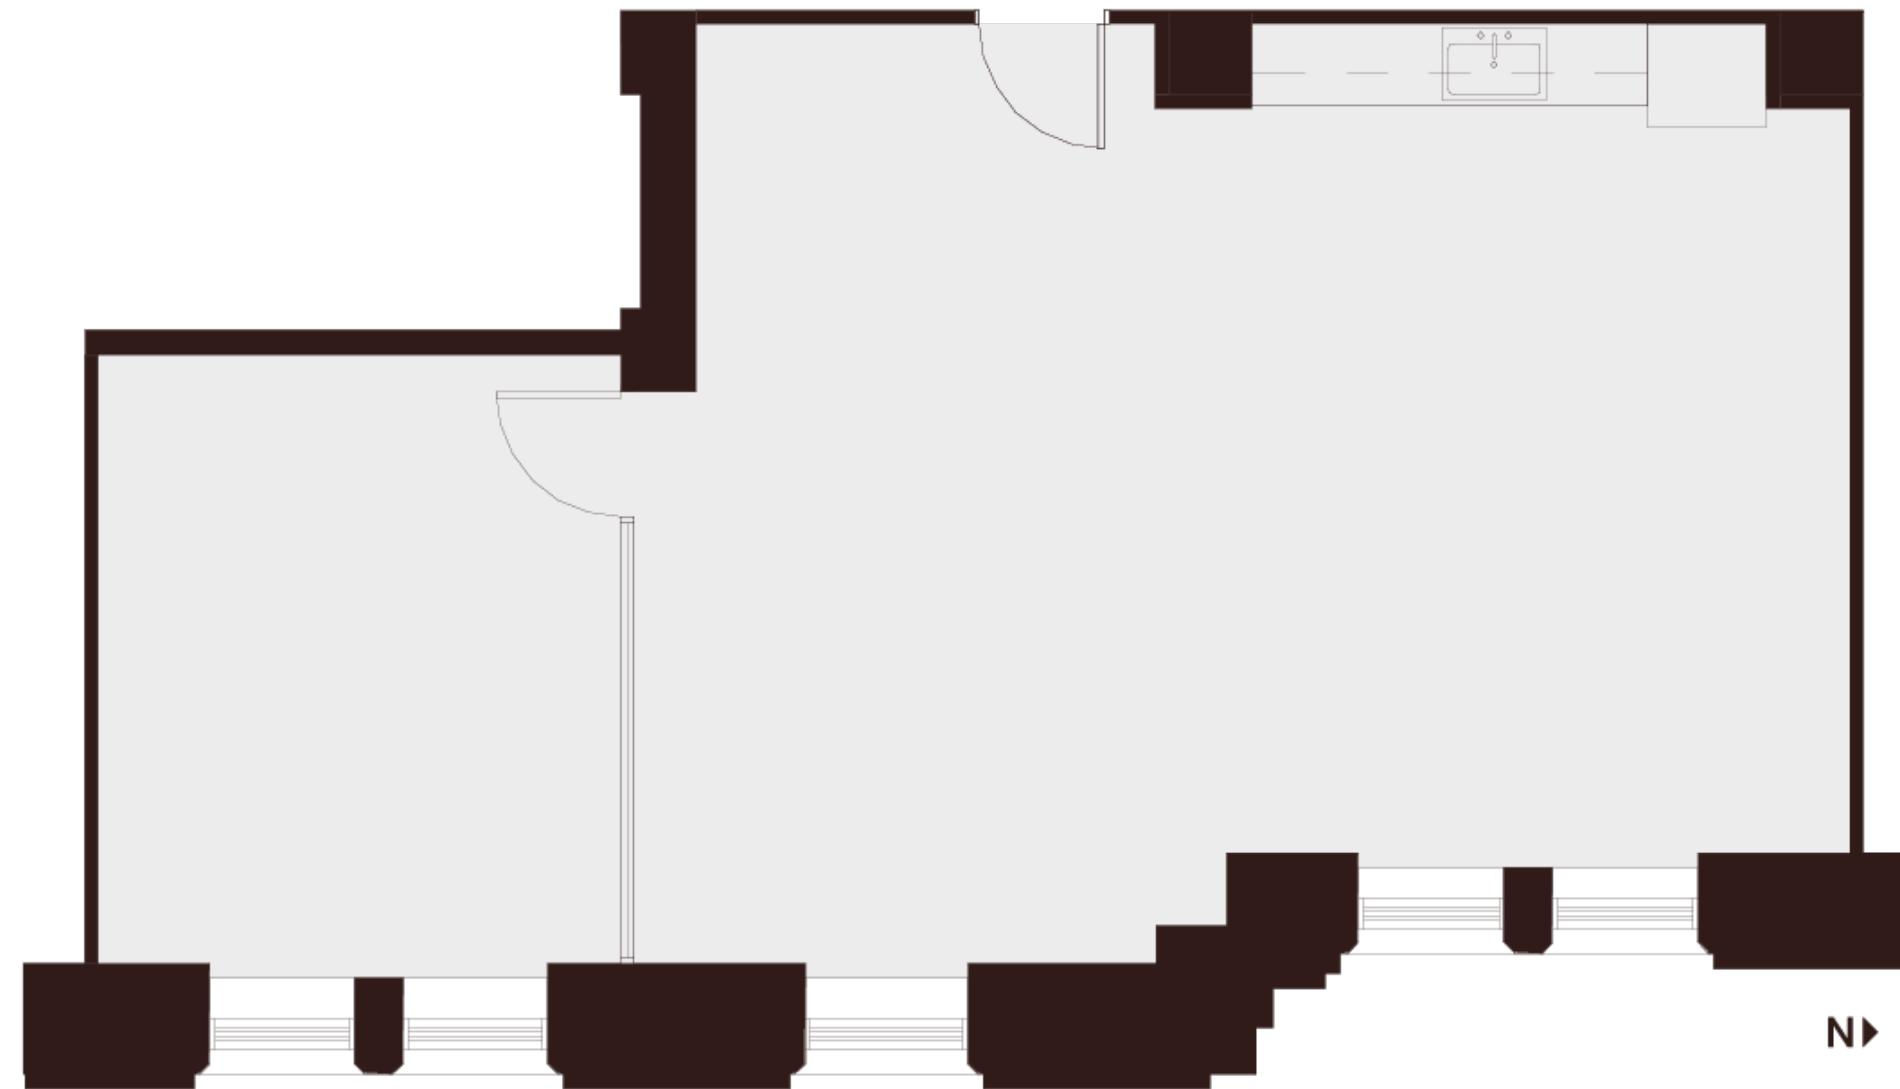

Floor 11

Suite 1169

~1,087 SQFT

Low-Rise — As Built

- 1 Open Work Area
- 1 Conference Room
- 1 Break Area

Jim Collins

jcollins@shorenstein.com

(415) 352-7239

Lic. #00860991

235 Montgomery St. San Francisco, CA 94104

Montgomery Street