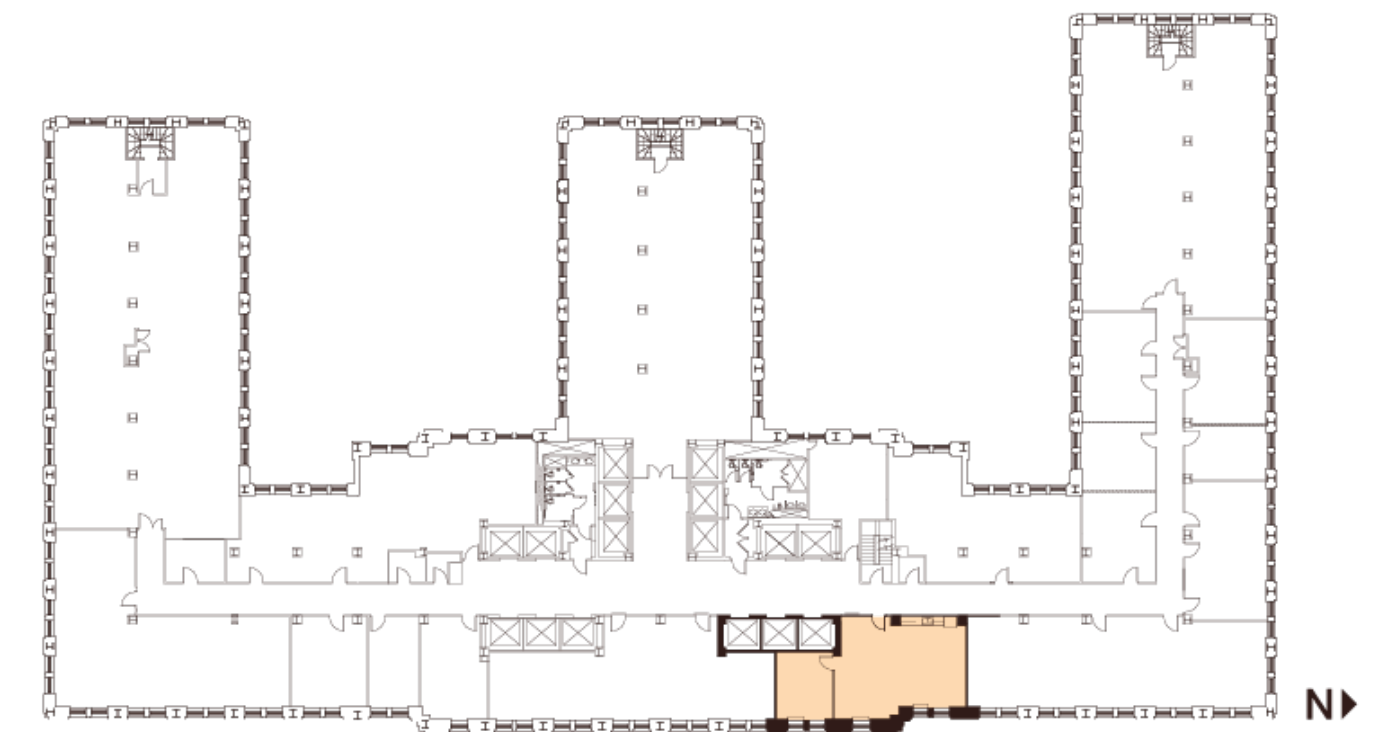

Floor 11

Suite 1169

~1,087 SQFT

Low-Rise — As Built

- 1 Open Work Area
- 1 Conference Room
- 1 Break Area

Jim Collins

jcollins@shorenstein.com

(415) 352-7239

Lic. #00860991

235 Montgomery St. San Francisco, CA 94104

Montgomery Street