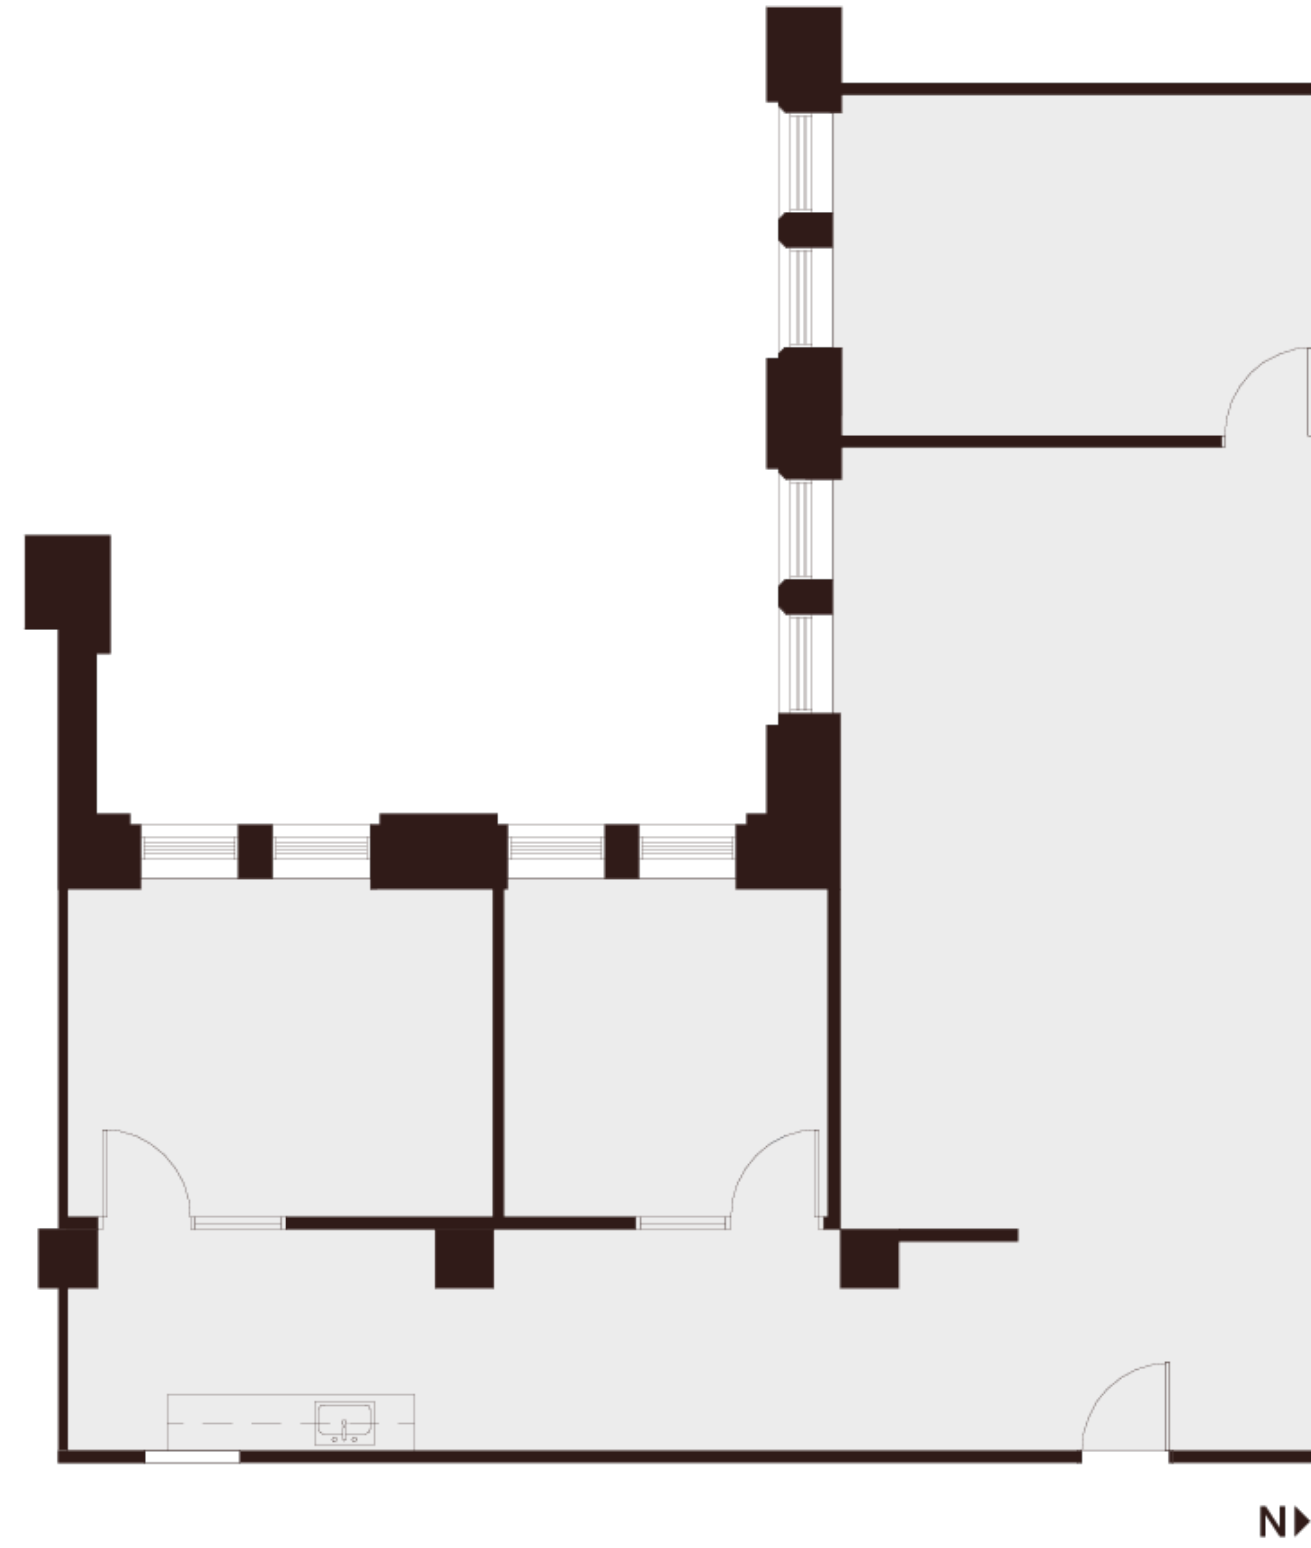

Floor 9

Suite 948

~1,725 SQFT

Low-Rise — As Built

- 2 Private Offices
- 1 Open Office Area
- 1 Conference Room
- 1 Break Area
- 1 Reception Area

Jim Collins

jcollins@shorenstein.com

(415) 352-7239

Lic. #00860991

Montgomery Street

235 Montgomery St. San Francisco, CA 94104