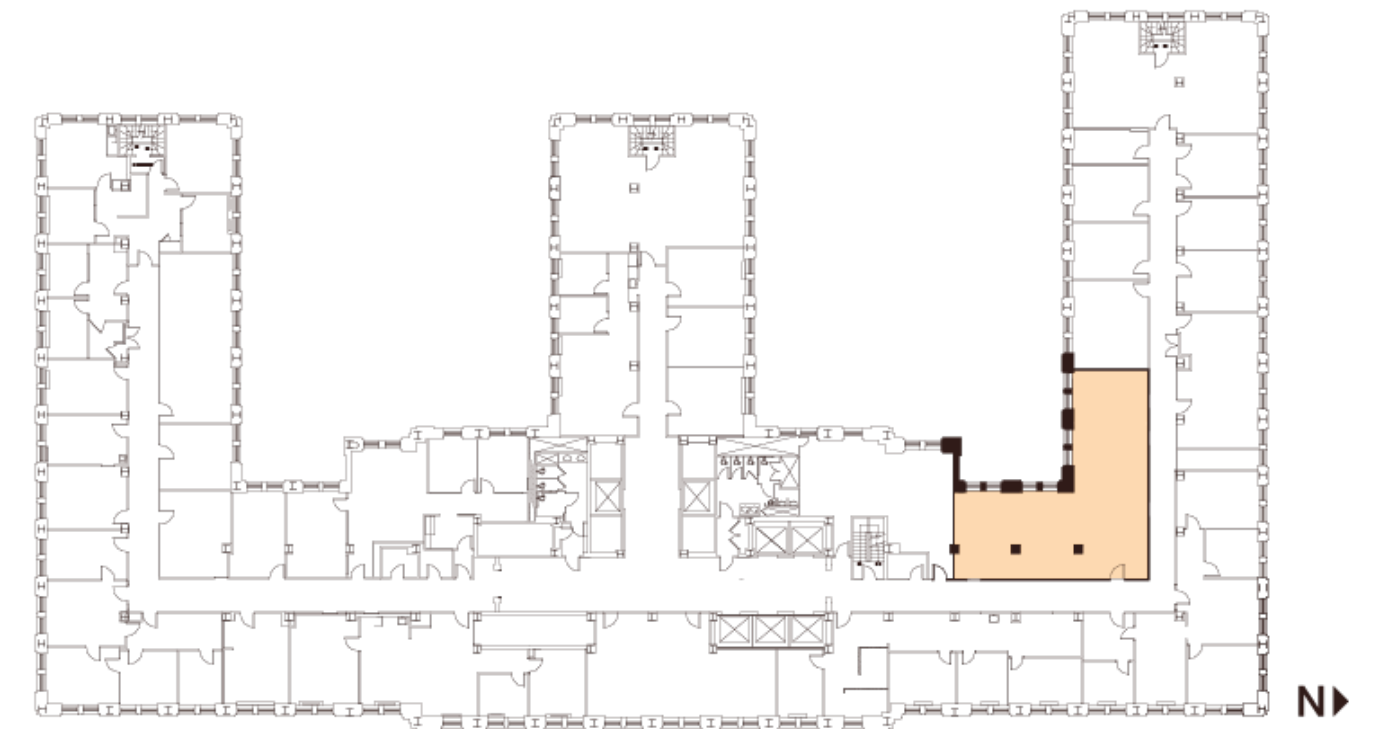

Floor 9

Suite 948

~1,725 SQFT

Low-Rise — Base Plan

Jim Collins

jcollins@shorenstein.com

(415) 352-7239

Lic. #00860991

235 Montgomery St. San Francisco, CA 94104

Montgomery Street

Floor 9

Suite 948

~1,725 SQFT

Low-Rise — As Built

- 2 Private Offices
- 1 Open Office Area
- 1 Conference Room
- 1 Break Area
- 1 Reception Area

Jim Collins