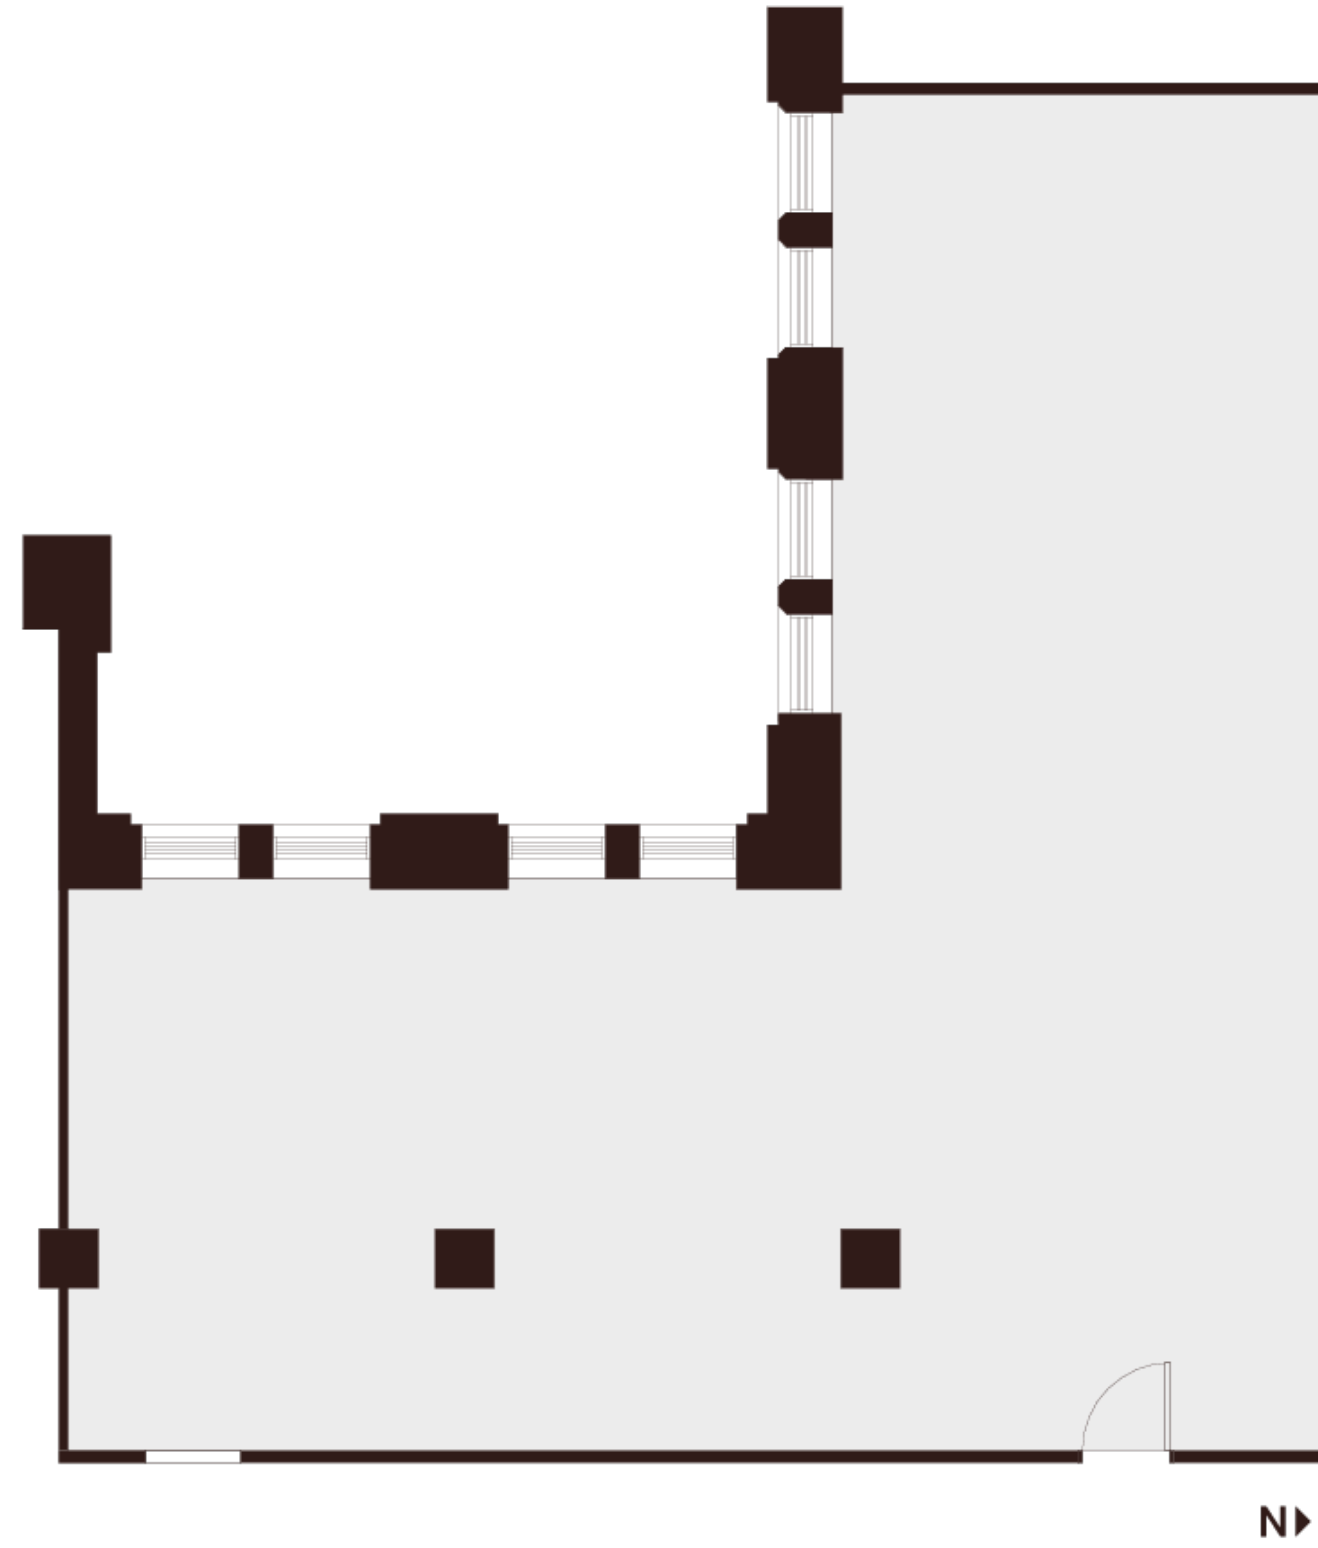

Floor 9

Suite 948

~1,725 SQFT

Low-Rise — Base Plan

Jim Collins

jcollins@shorenstein.com

(415) 352-7239

Lic. #00860991

235 Montgomery St. San Francisco, CA 94104

Montgomery Street

Floor 9

Suite 948

~1,725 SQFT

Low-Rise — As Built

- 2 Private Offices
- 1 Open Office Area
- 1 Conference Room
- 1 Break Area
- 1 Reception Area

Jim Collins