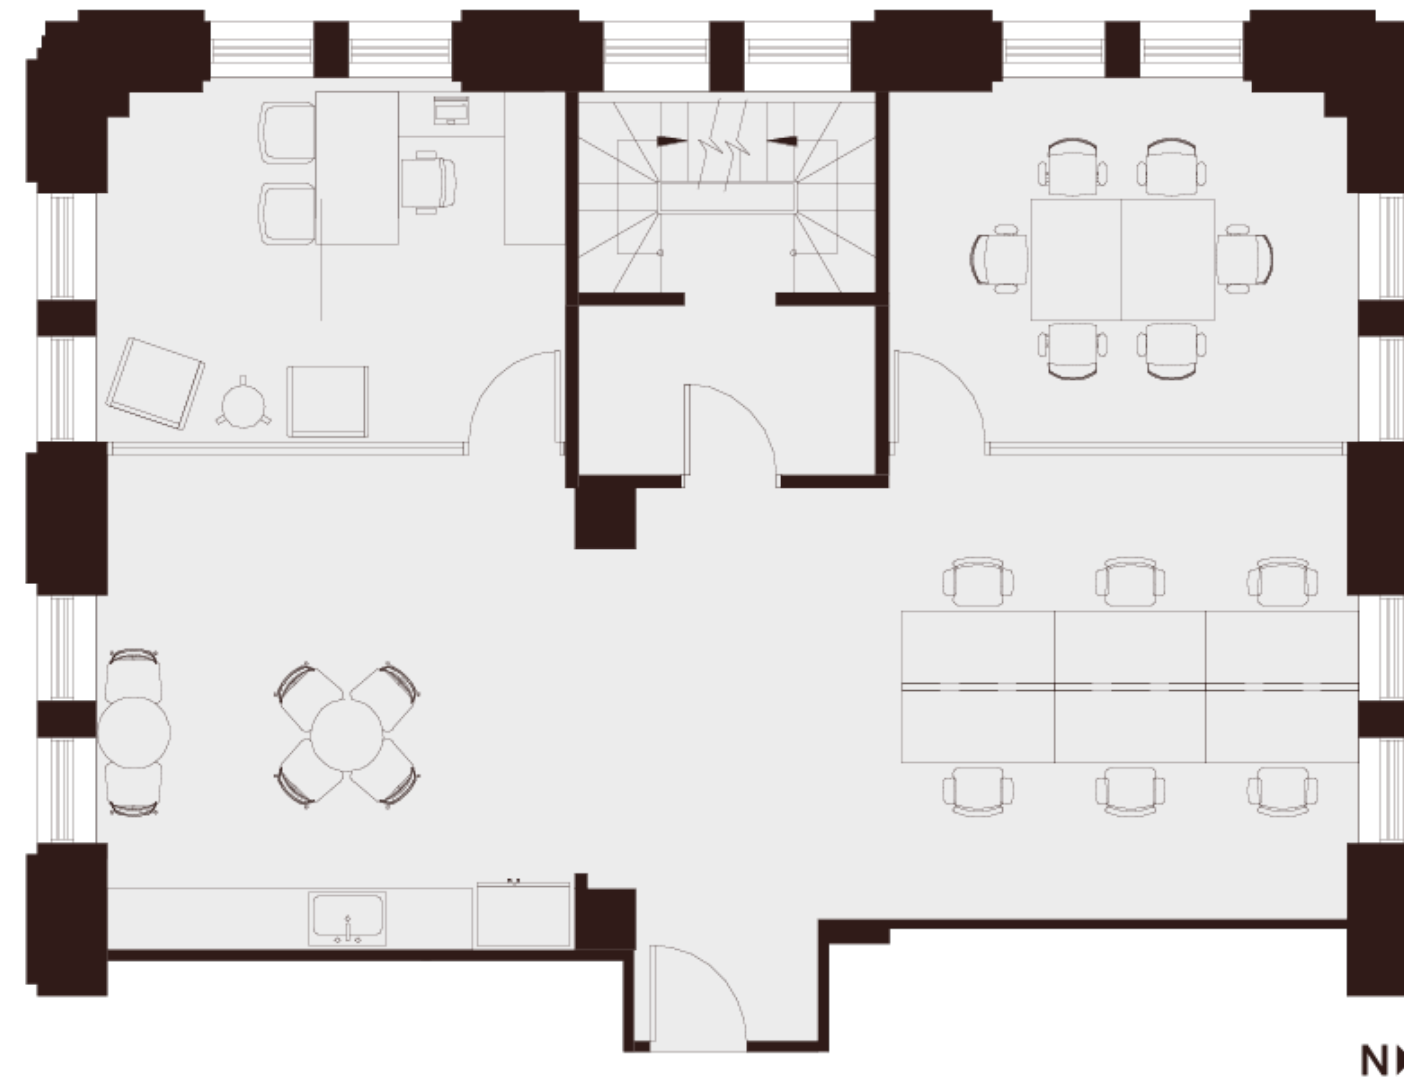

Floor 8

Suite 835

~1,594 SQFT

Low-Rise — Hypothetical Layout

- 1 Private Office
- 6 Workstations
- 1 Conference Room / Office
- 1 Break Room

Jim Collins

jcollins@shorenstein.com

(415) 352-7239

Lic. #00860991

Montgomery Street

235 Montgomery St. San Francisco, CA 94104