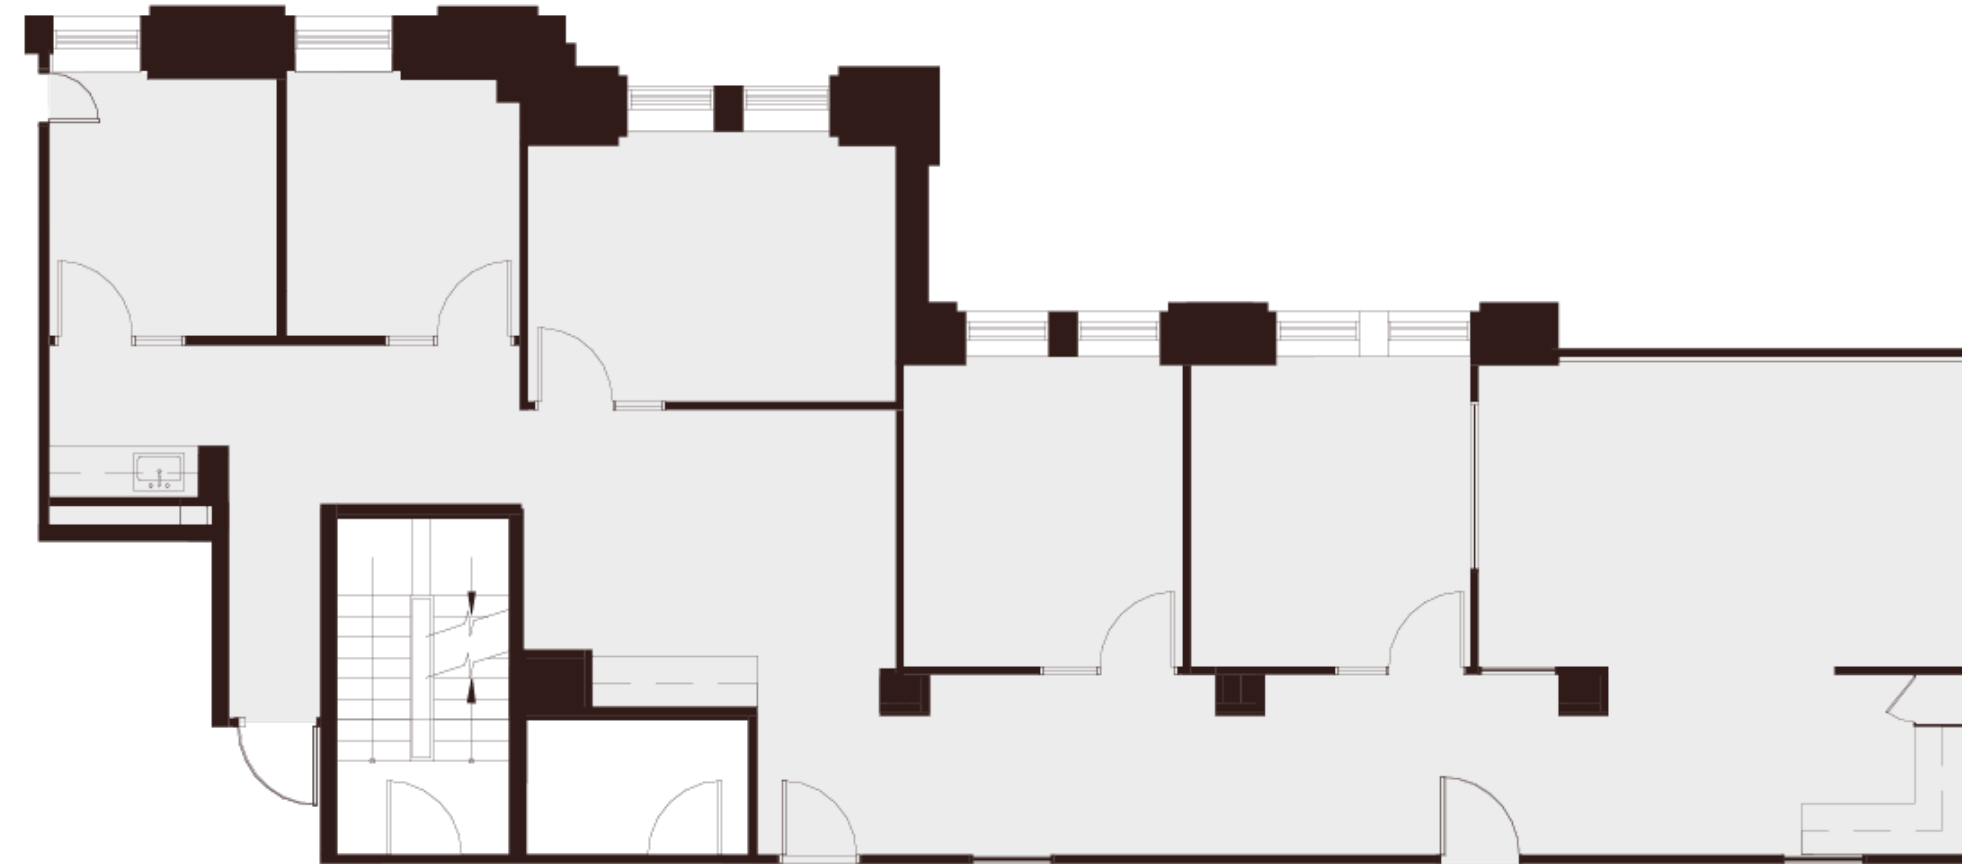

Floor 6

Suite 640

~2,139 SQFT

Low-Rise — As Built

- 4 Private Offices
- 1 Open Area with Sink & Cabinetry
- 1 Huddle Room

Jim Collins

jcollins@shorenstein.com

(415) 352-7239

Lic. #00860991

N▶