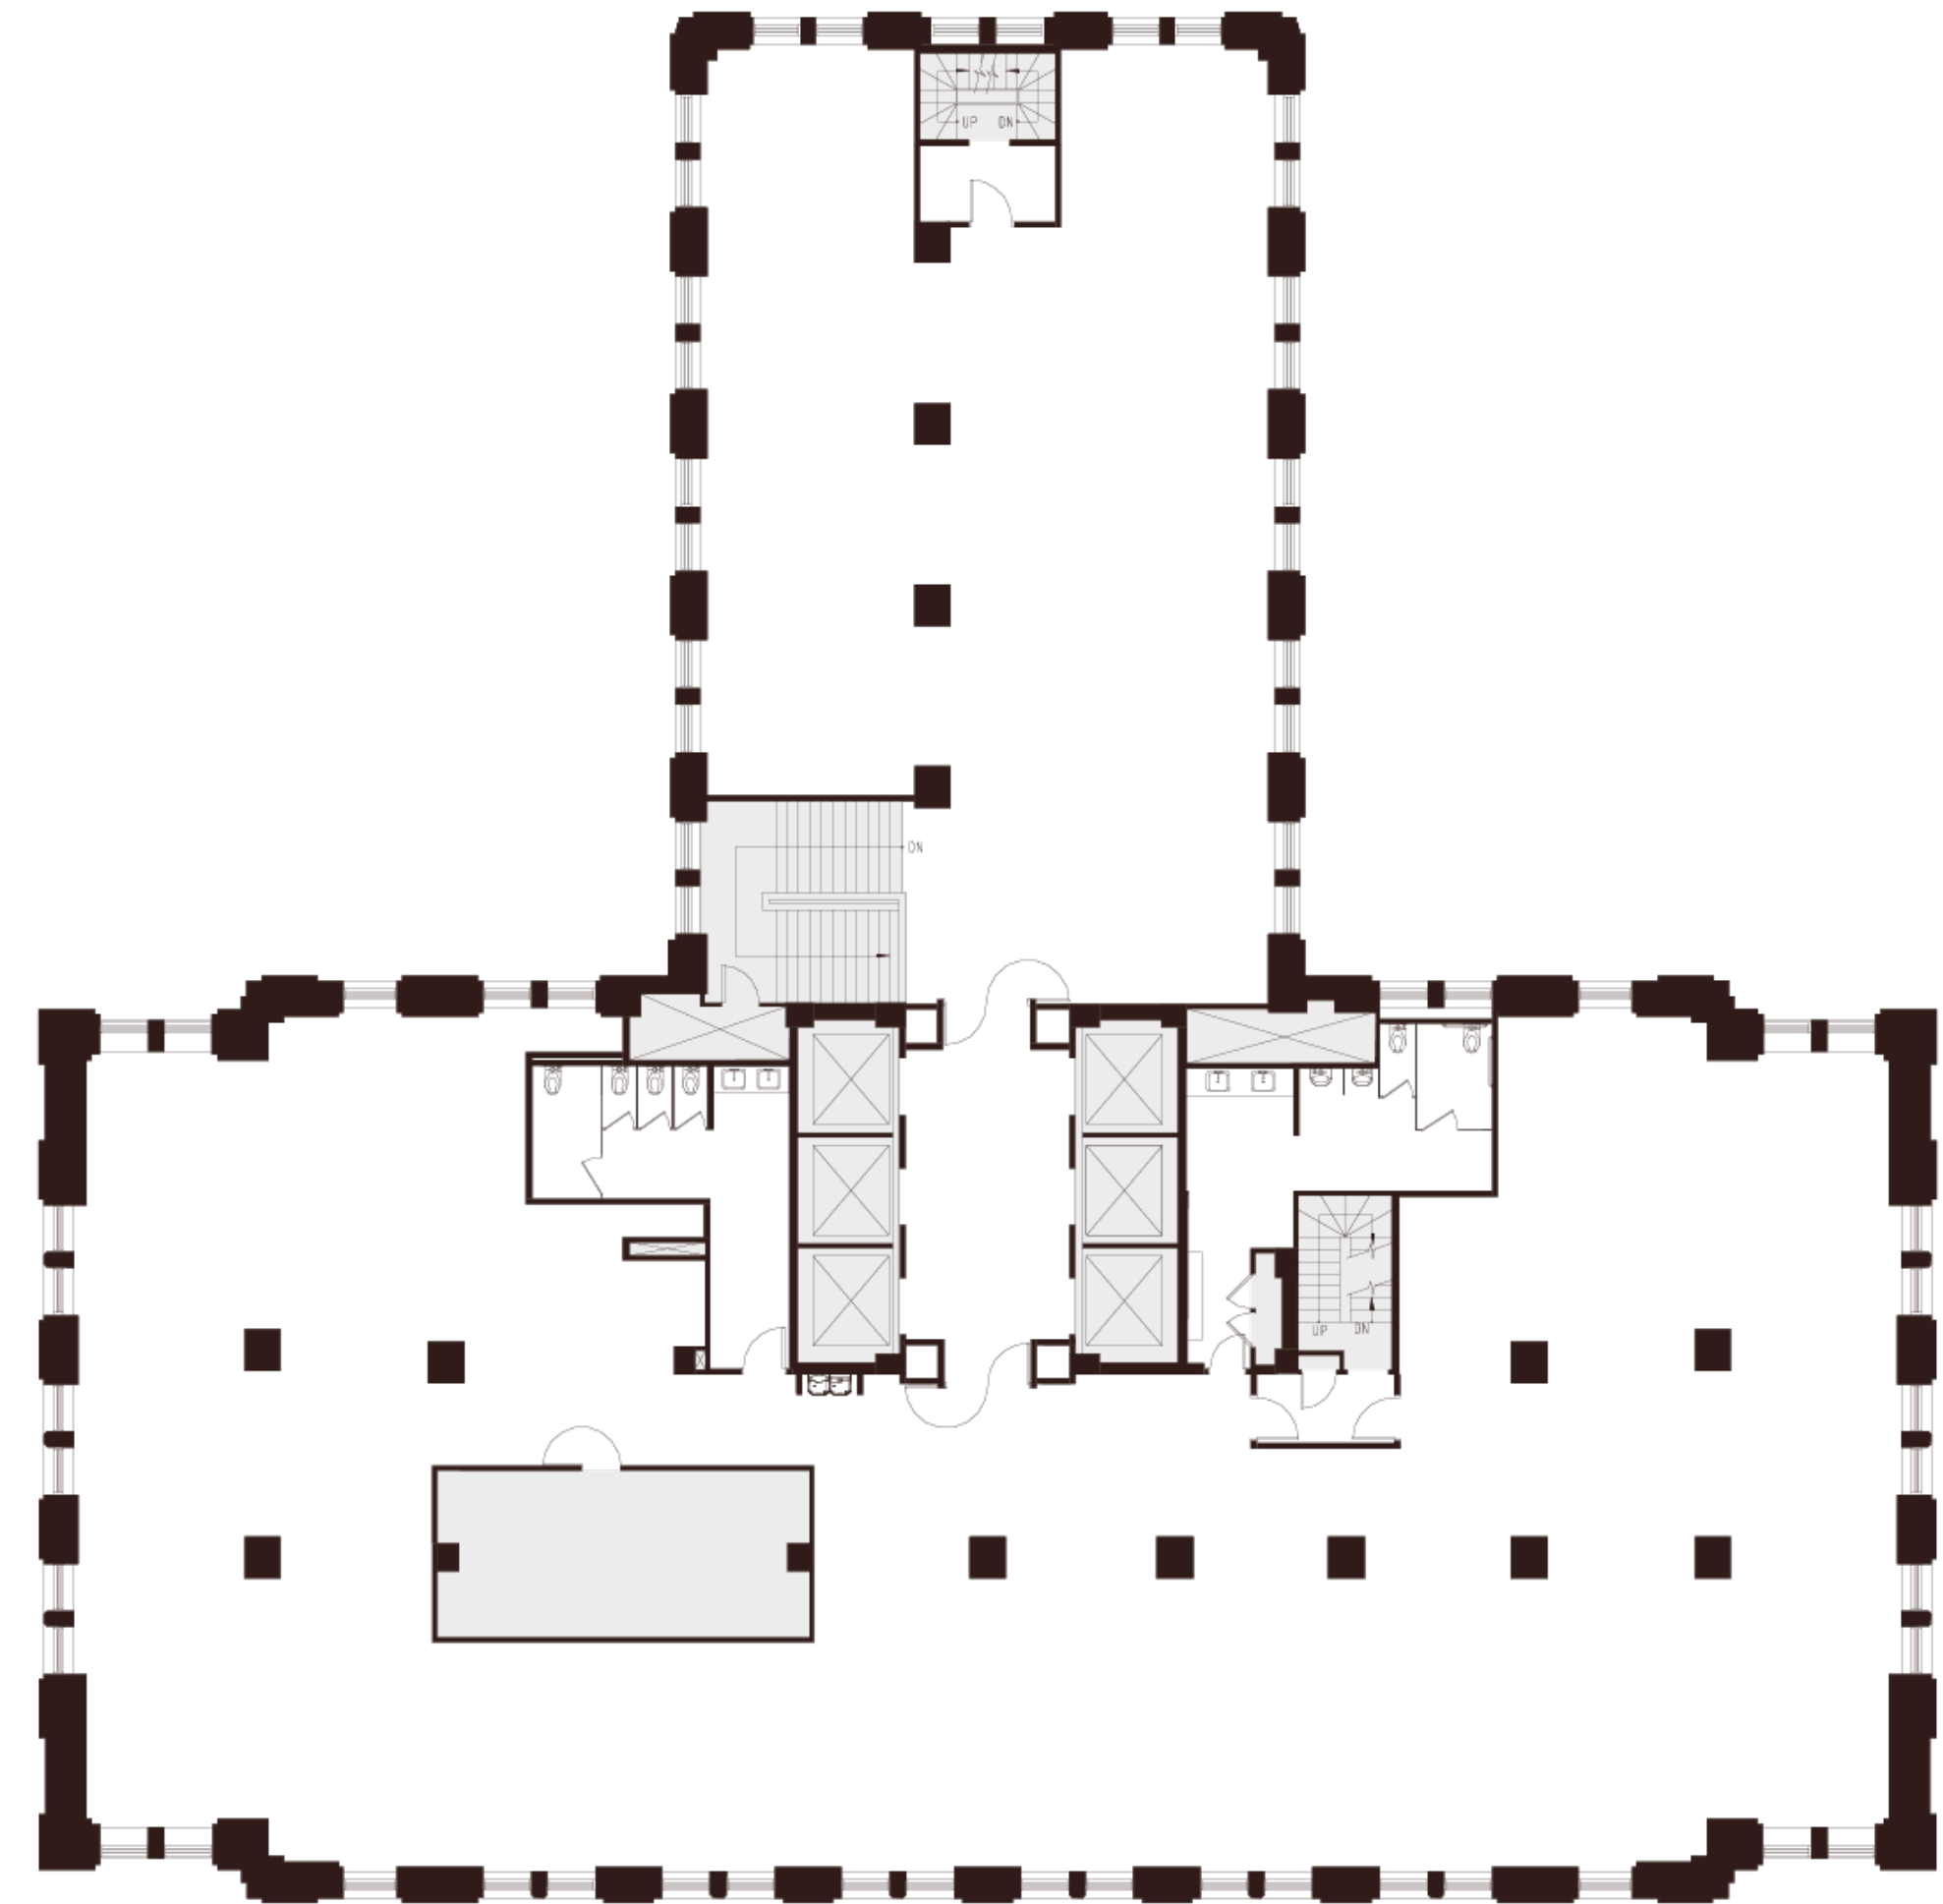

Floor 20

Suite 2000

~11,434 SQFT

High-Rise — Base Plan

Jim Collins

jcollins@shorenstein.com

(415) 352-7239

Lic. #00860991

235 Montgomery St. San Francisco, CA 94104

Montgomery Street

Floor 20

Suite 2000

~11,434 SQFT

High-Rise — Hypothetical Open Office

- 89 Workstations
- 1 Conference Room
- 7 Huddle Rooms
- 4 Phone Rooms
- 1 Break Room
- 1 Copy Room
- 1 Server Room
- 2 Storage Rooms