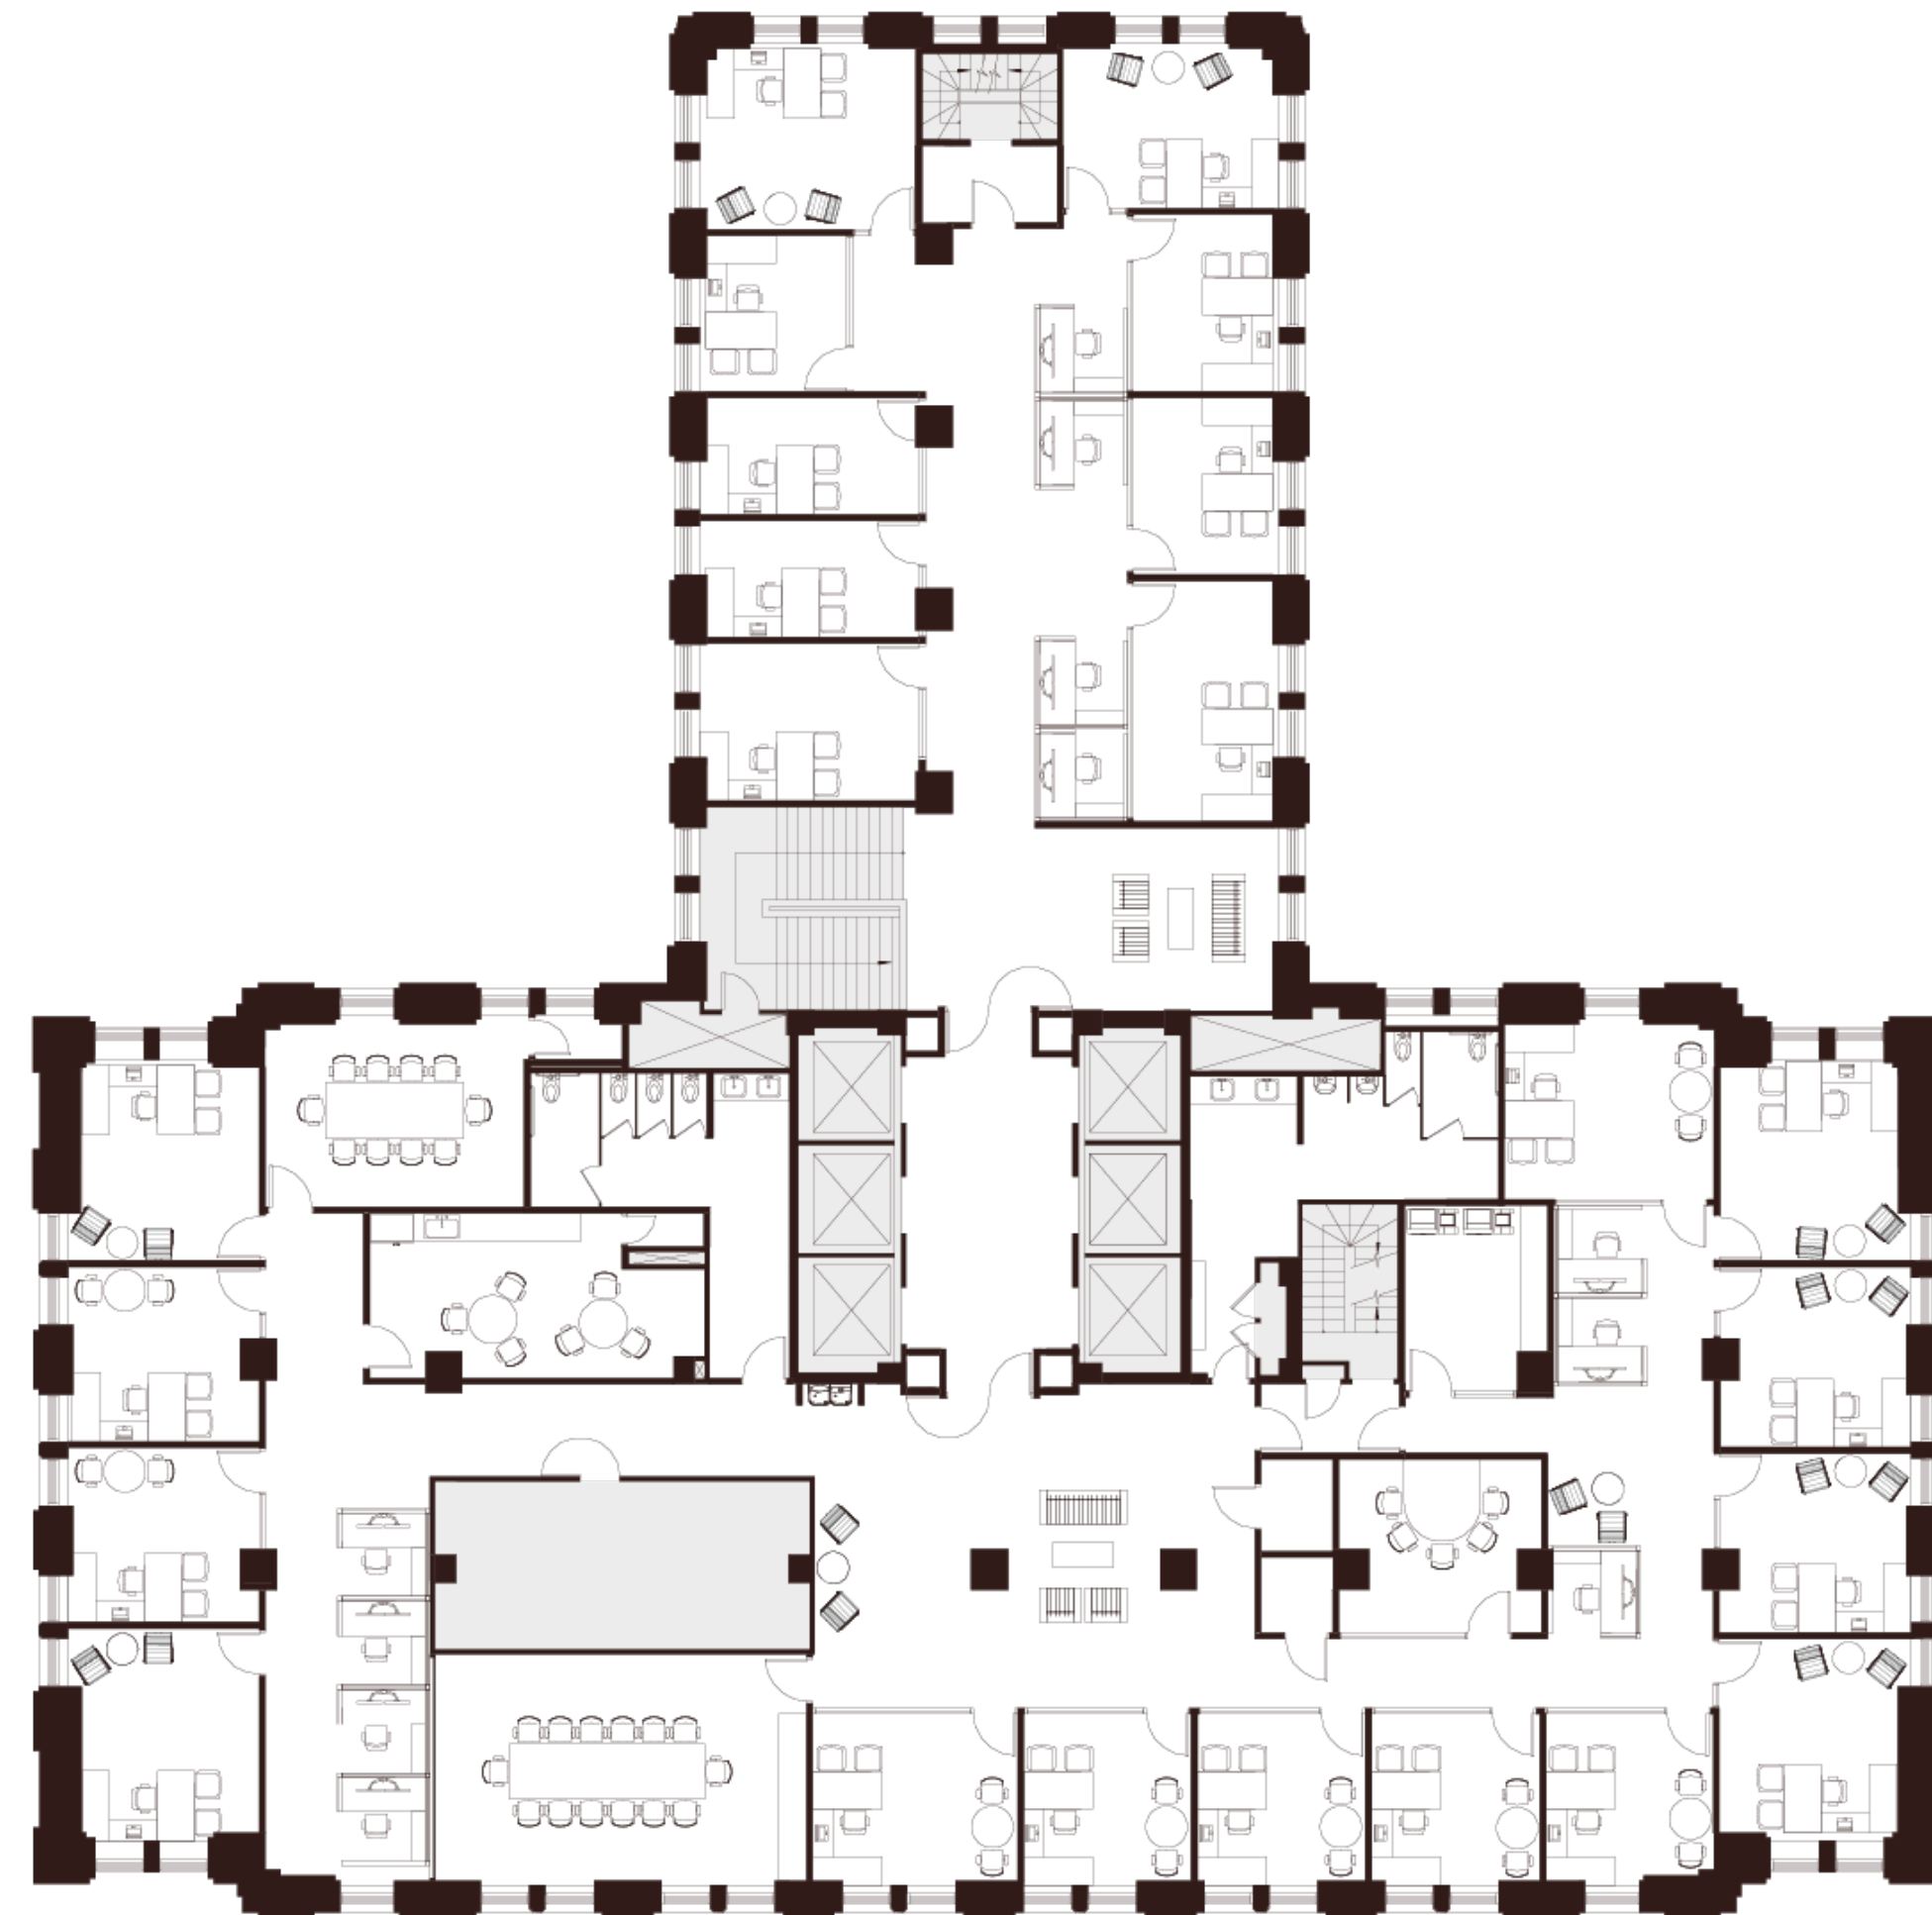

Floor 20

Suite 2000

~11,434 SQFT

High-Rise — Hypothetical Private Office

- 24 Private Offices
- 9 Workstations
- 2 Conference Rooms
- 1 Huddle Room
- 1 Break Room
- 1 Phone Room
- 1 Copy Room
- 1 Server Room
- 2 Storage Rooms

Jim Collins

jcollins@shorenstein.com

(415) 352-7239

Lic. #00860991

235 Montgomery St. San Francisco, CA 94104

Montgomery Street