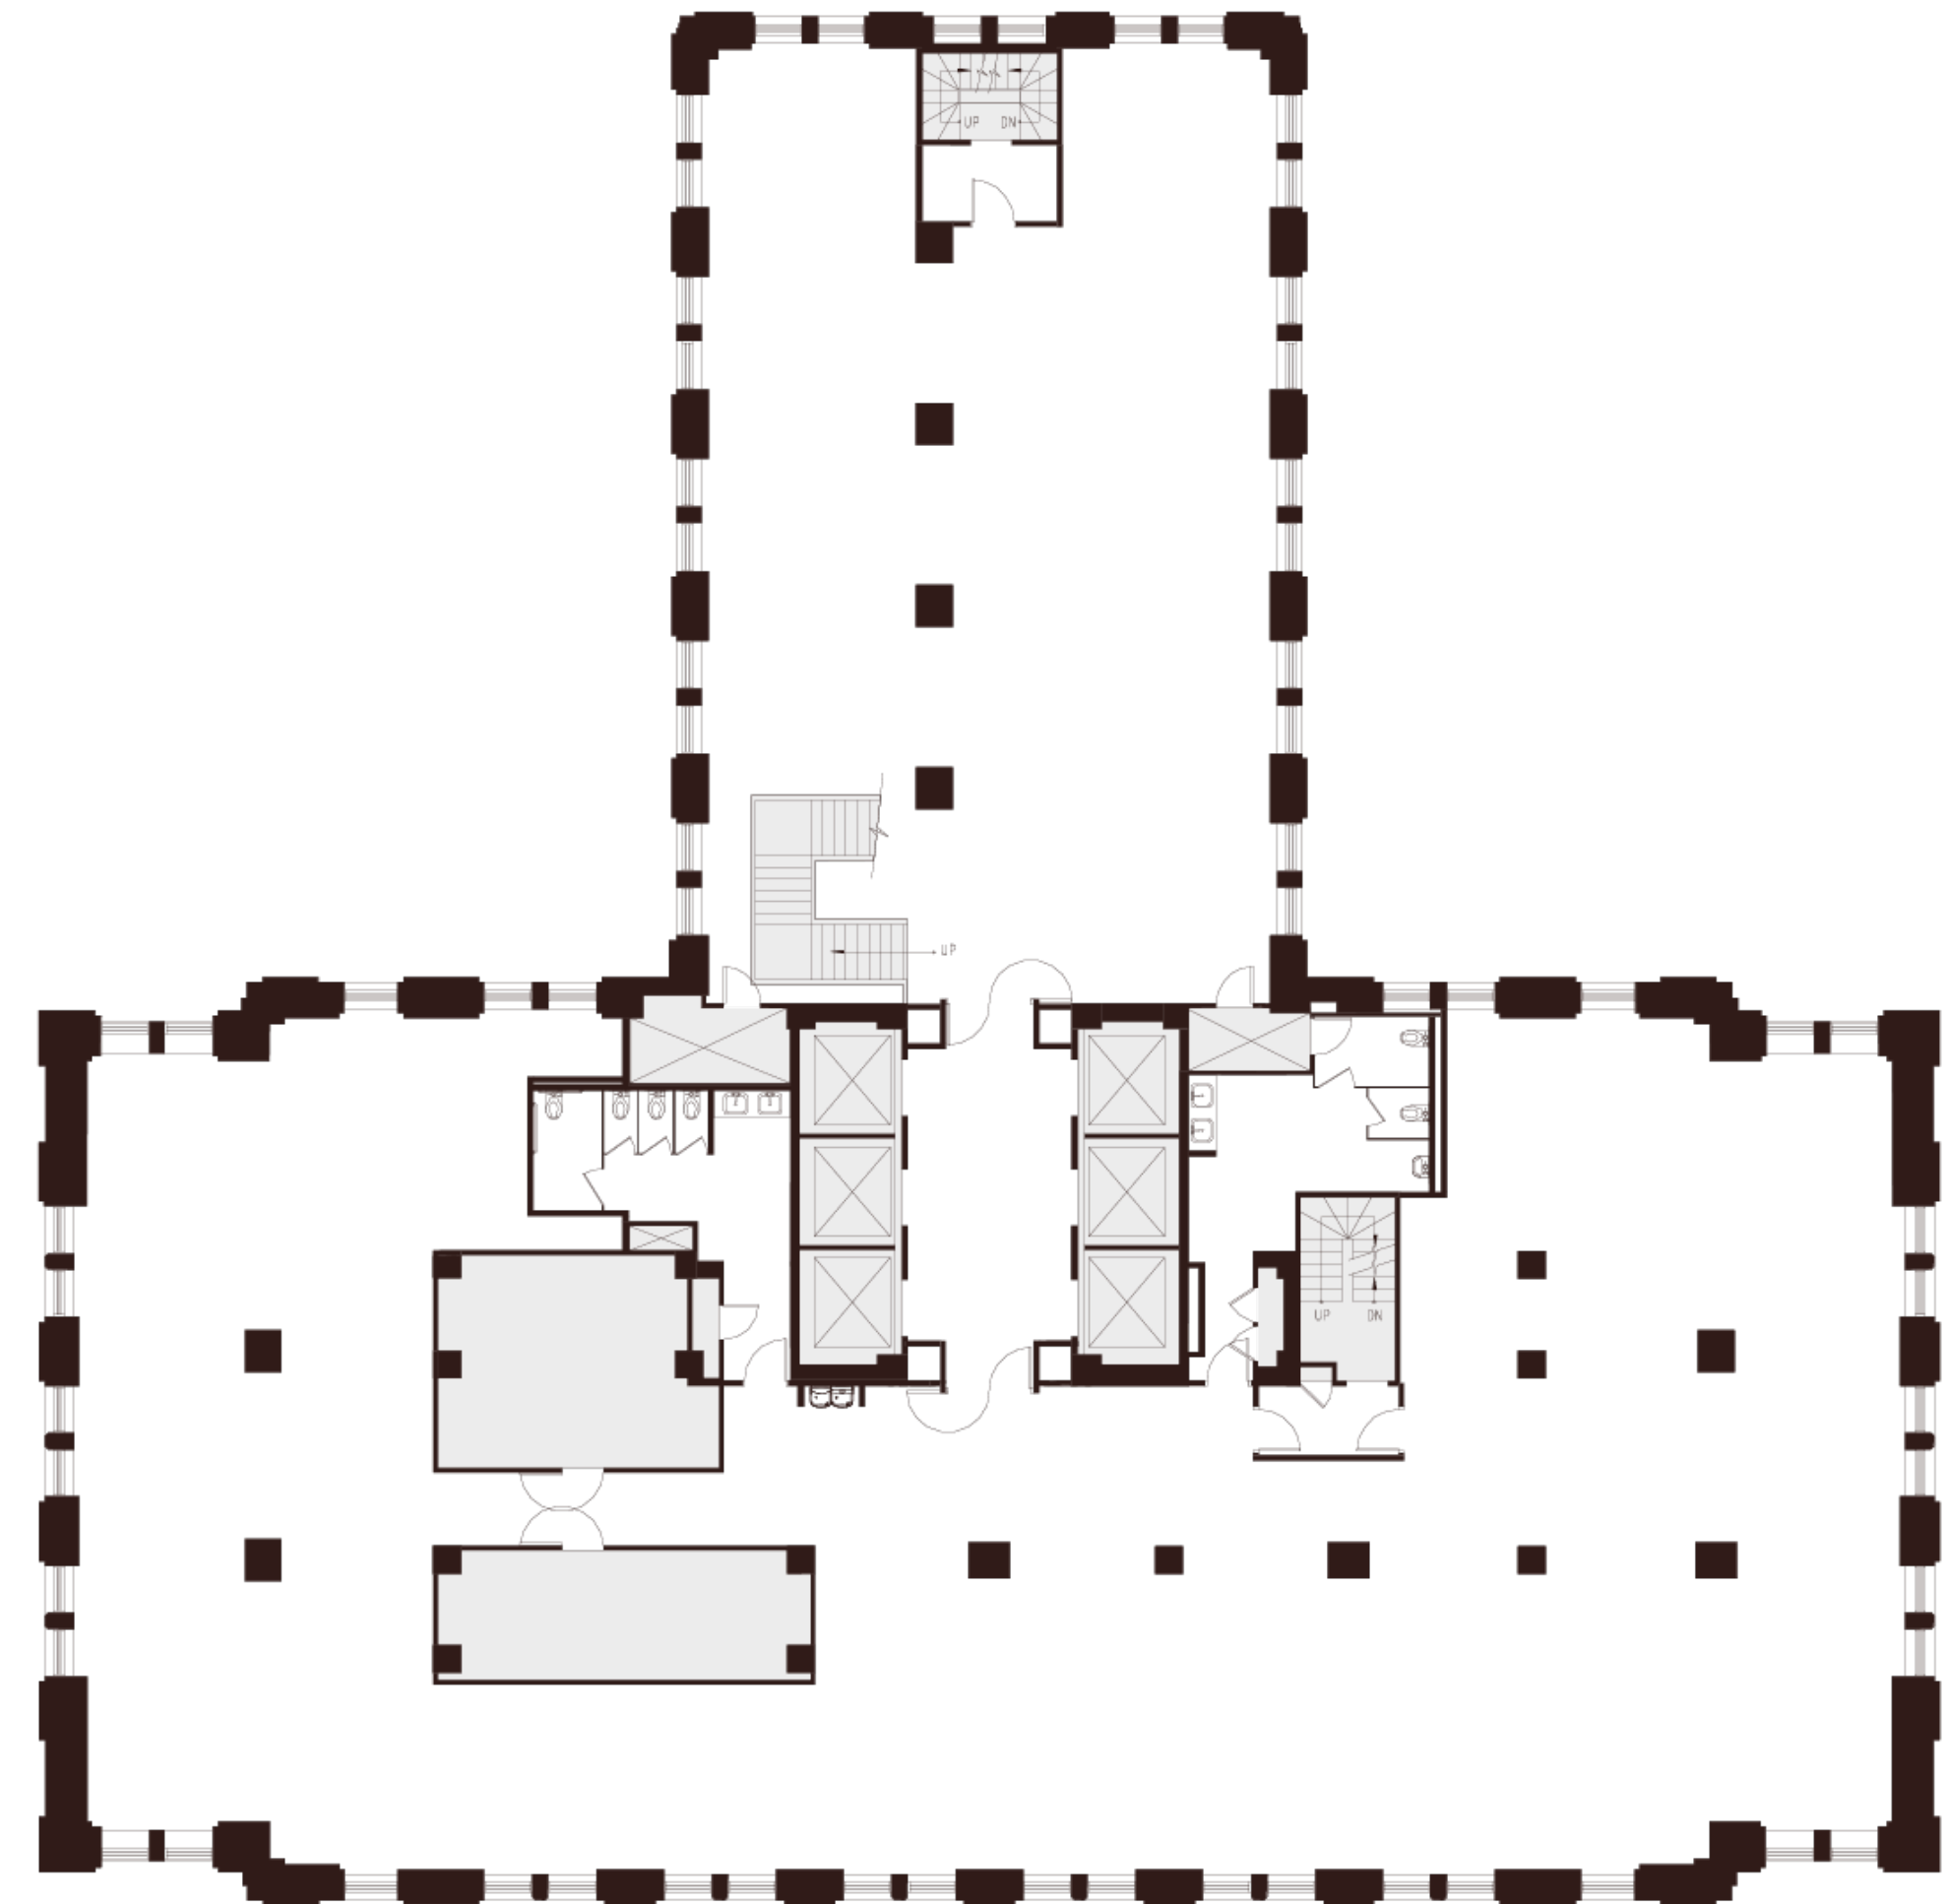

Floor 19

Suite 1900

~11,323 SQFT

High-Rise — Base Plan

Jim Collins

jcollins@shorenstein.com

(415) 352-7239

Lic. #00860991

235 Montgomery St. San Francisco, CA 94104

Montgomery Street

N

Floor 19

Suite 1900

~11,323 SQFT

High-Rise — Hypothetical Open Office

- 81 Workstations
- 2 Conference Rooms
- 7 Huddle Rooms
- 4 Phone Rooms
- 1 Break Area
- 1 Copy Area
- 1 Reception Area
- 1 Server Room
- 2 Storage Rooms