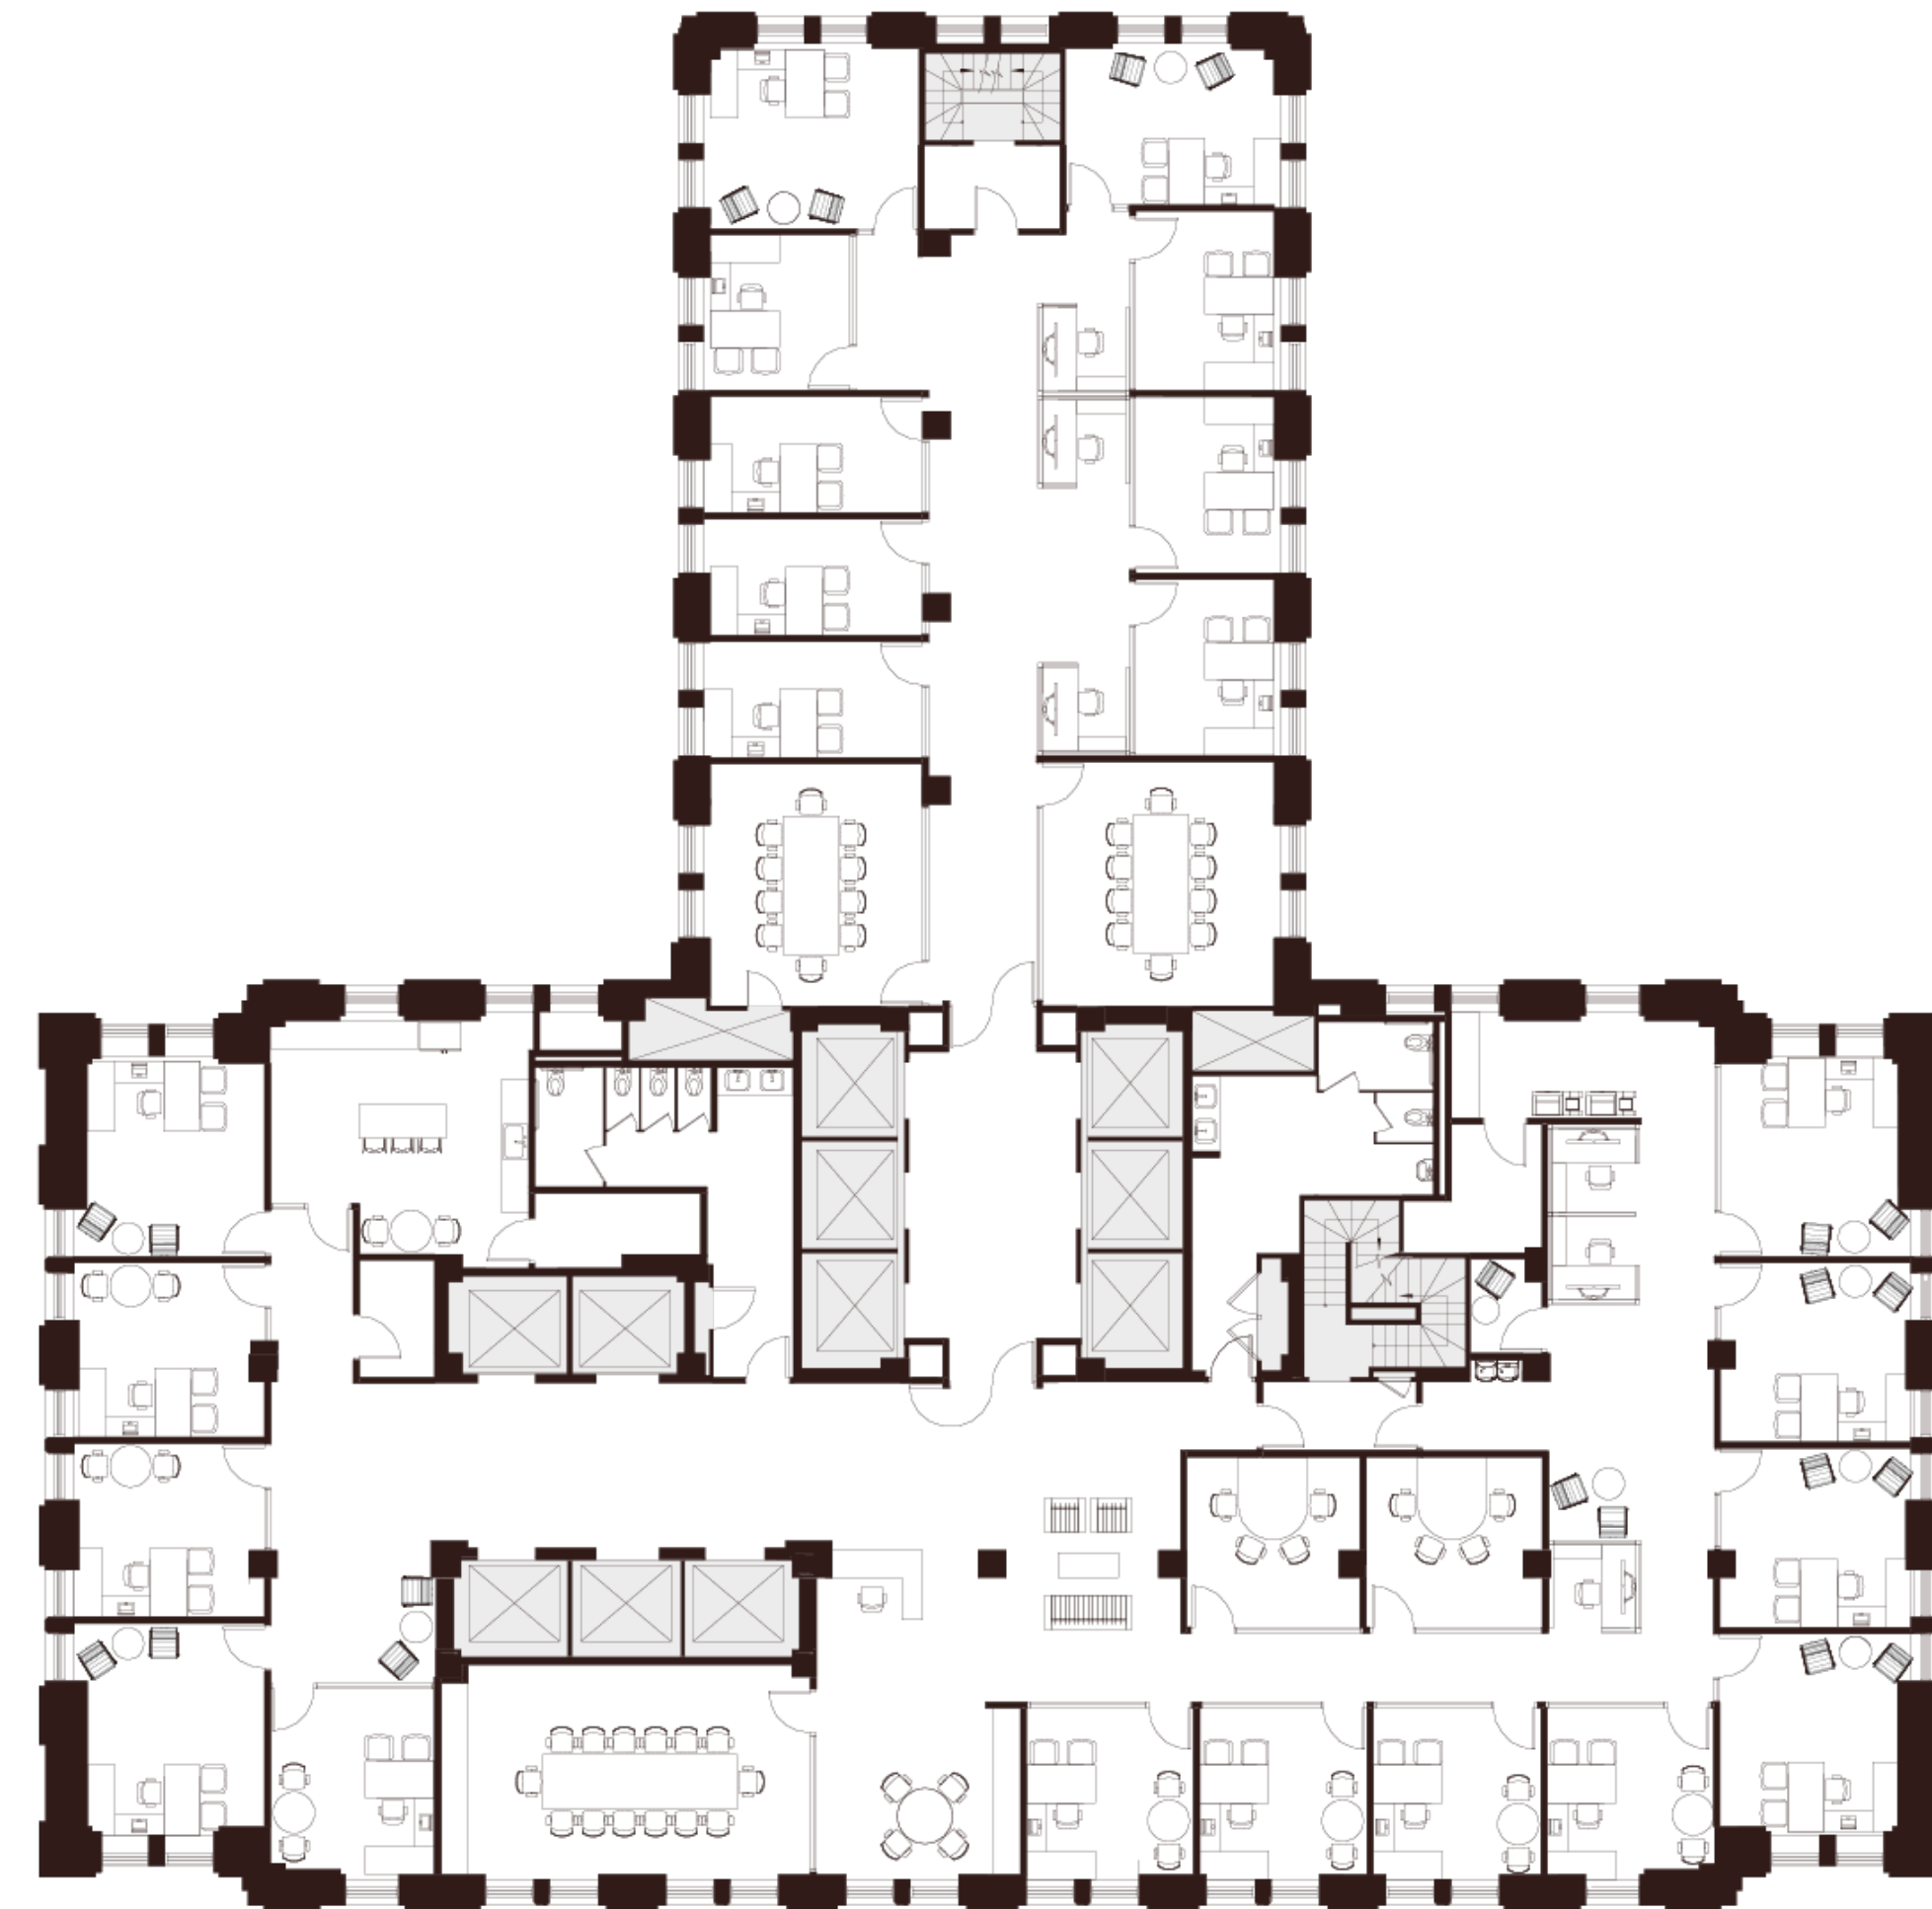

Floor 17

Suite 1700

~12,322 SQFT

High-Rise — Hypothetical Private Office

- 22 Private Offices
- 4 Workstations
- 3 Conference Rooms
- 2 Huddle Rooms
- 1 Break Area
- 1 Copy Area
- 1 Reception Area
- 1 Server Room
- 1 Storage Room

Jim Collins

jcollins@shorenstein.com

(415) 352-7239

Lic. #00860991

235 Montgomery St. San Francisco, CA 94104

Montgomery Street