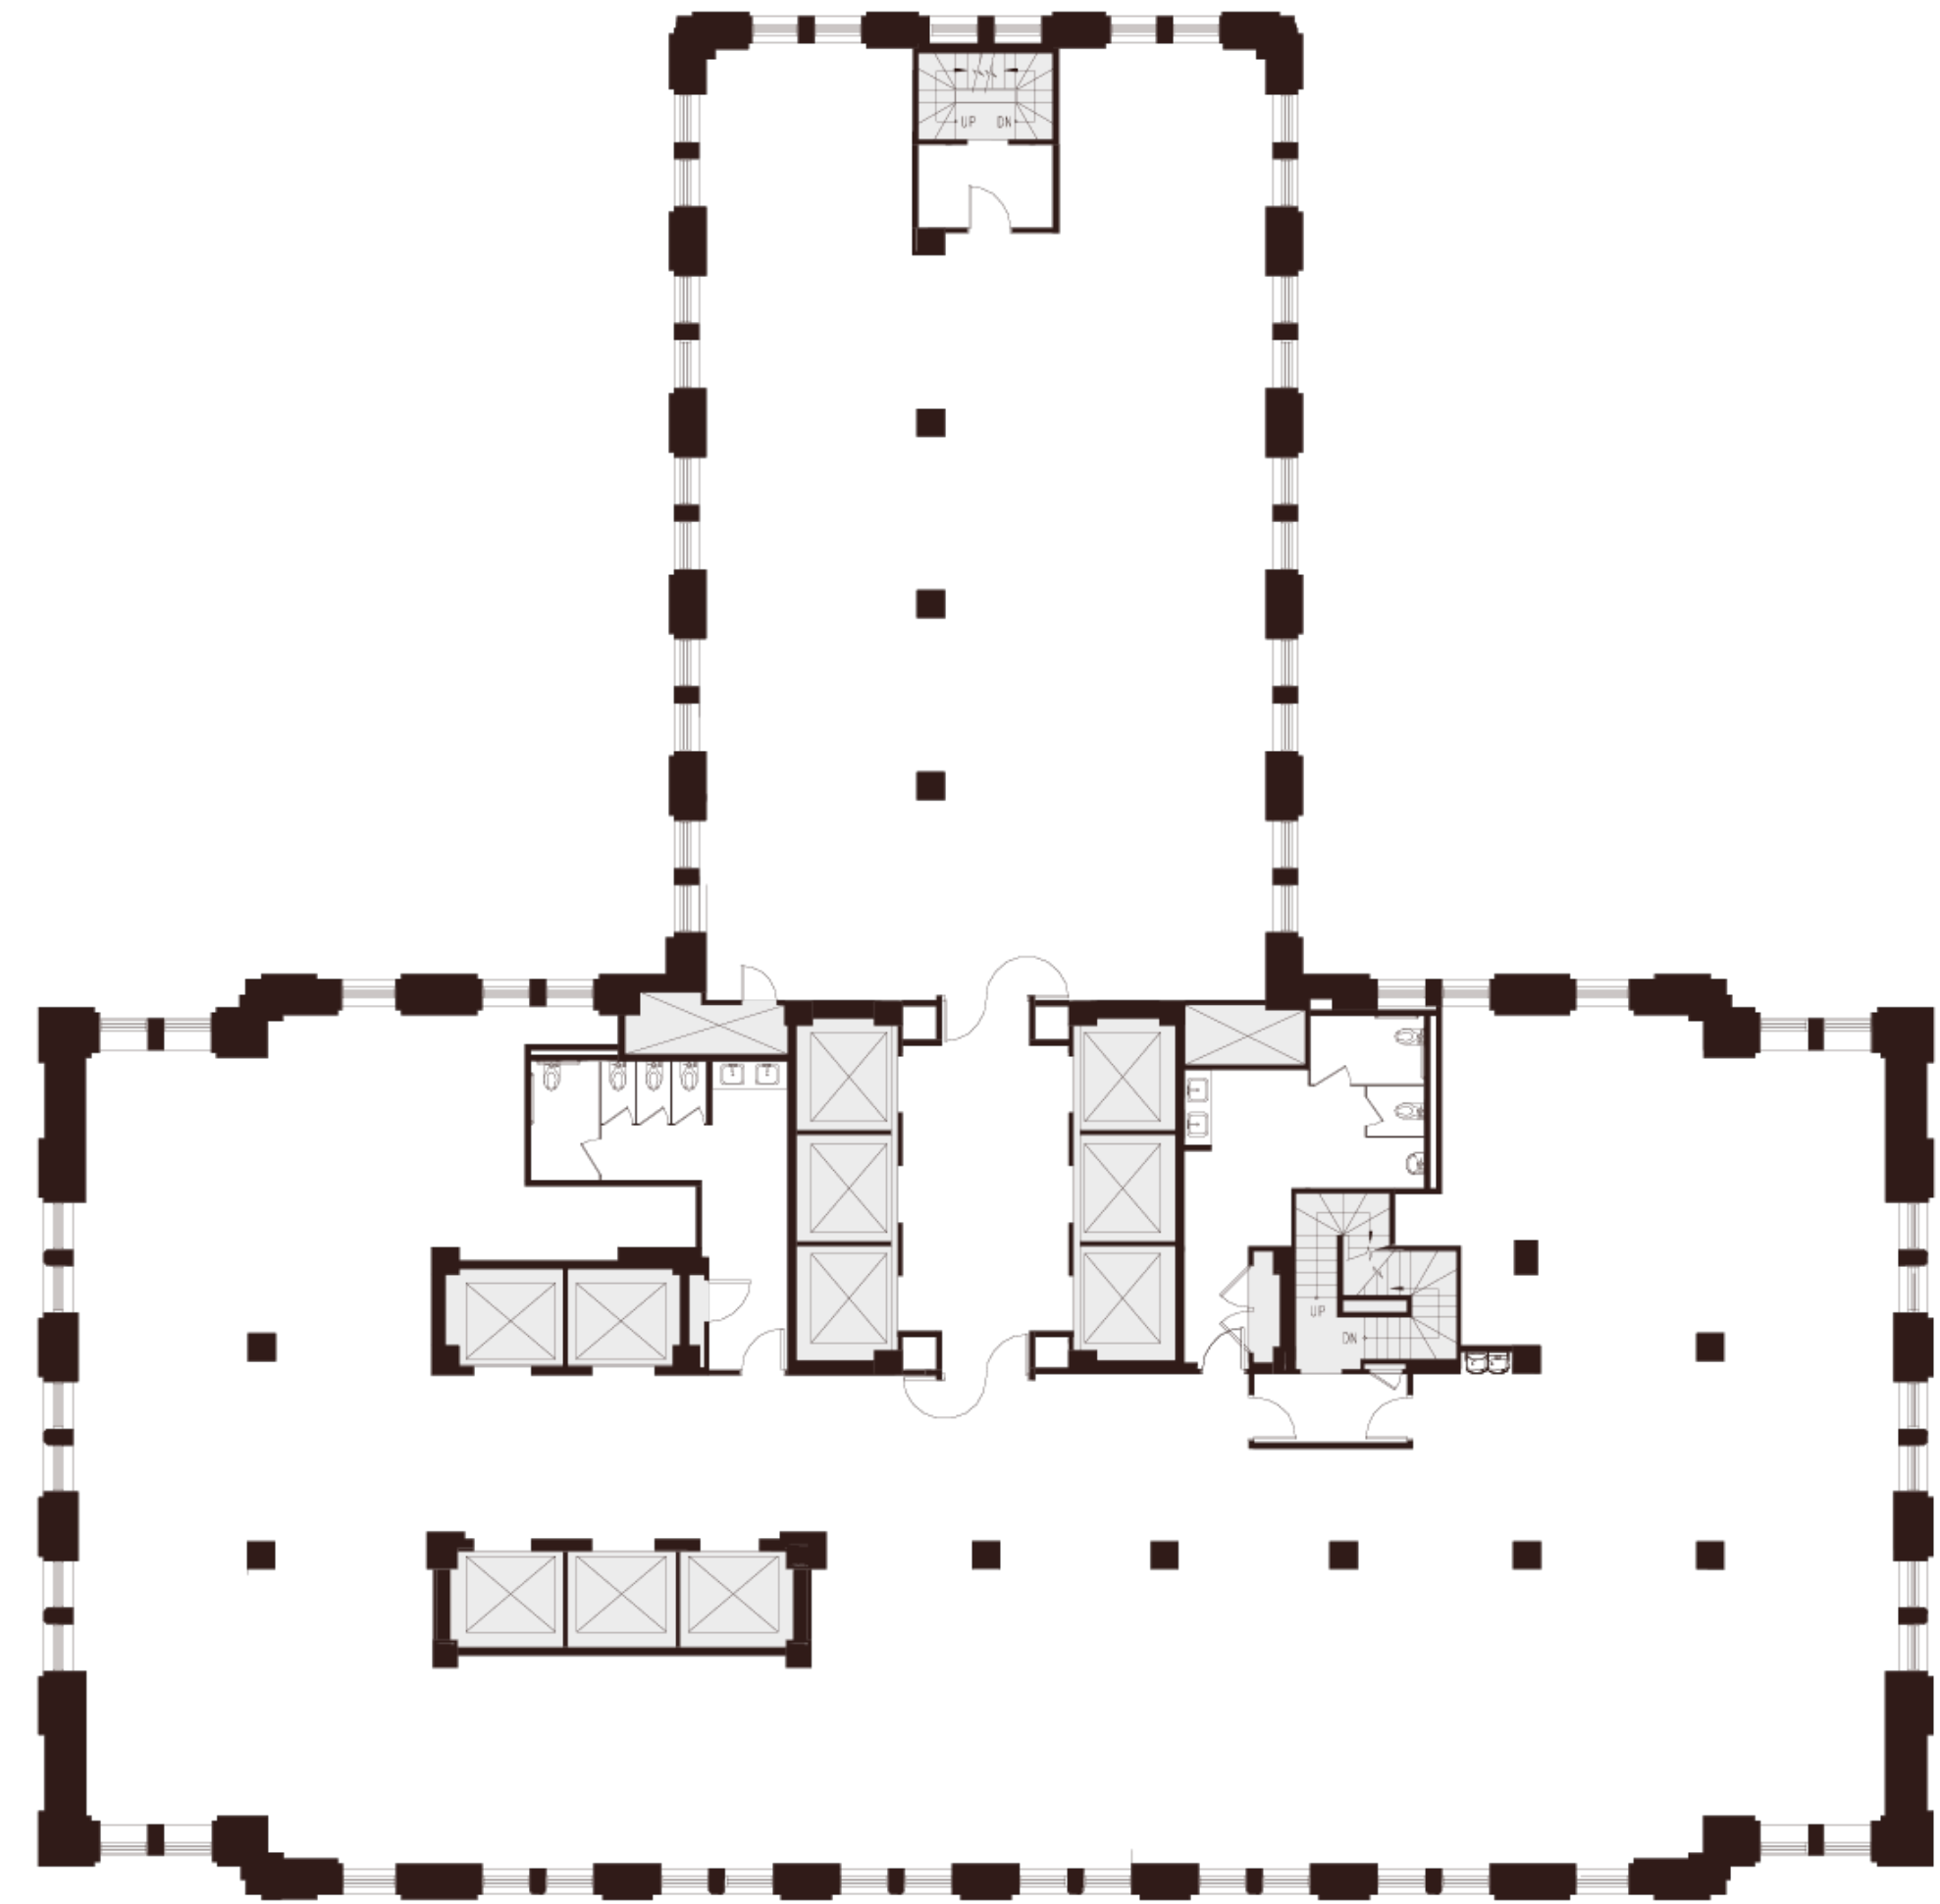

Floor 17

Suite 1700

~12,322 SQFT

High-Rise — Base Plan

Jim Collins

jcollins@shorenstein.com

(415) 352-7239

Lic. #00860991

235 Montgomery St. San Francisco, CA 94104

Montgomery Street

Floor 17

Suite 1700

~12,322 SQFT

High-Rise — Hypothetical Open Office

- 81 Workstations
- 2 Conference Rooms
- 7 Huddle Rooms
- 4 Phone Rooms
- 1 Break Area
- 1 Copy Area
- 1 Reception Area
- 1 Server Room
- 2 Storage Rooms