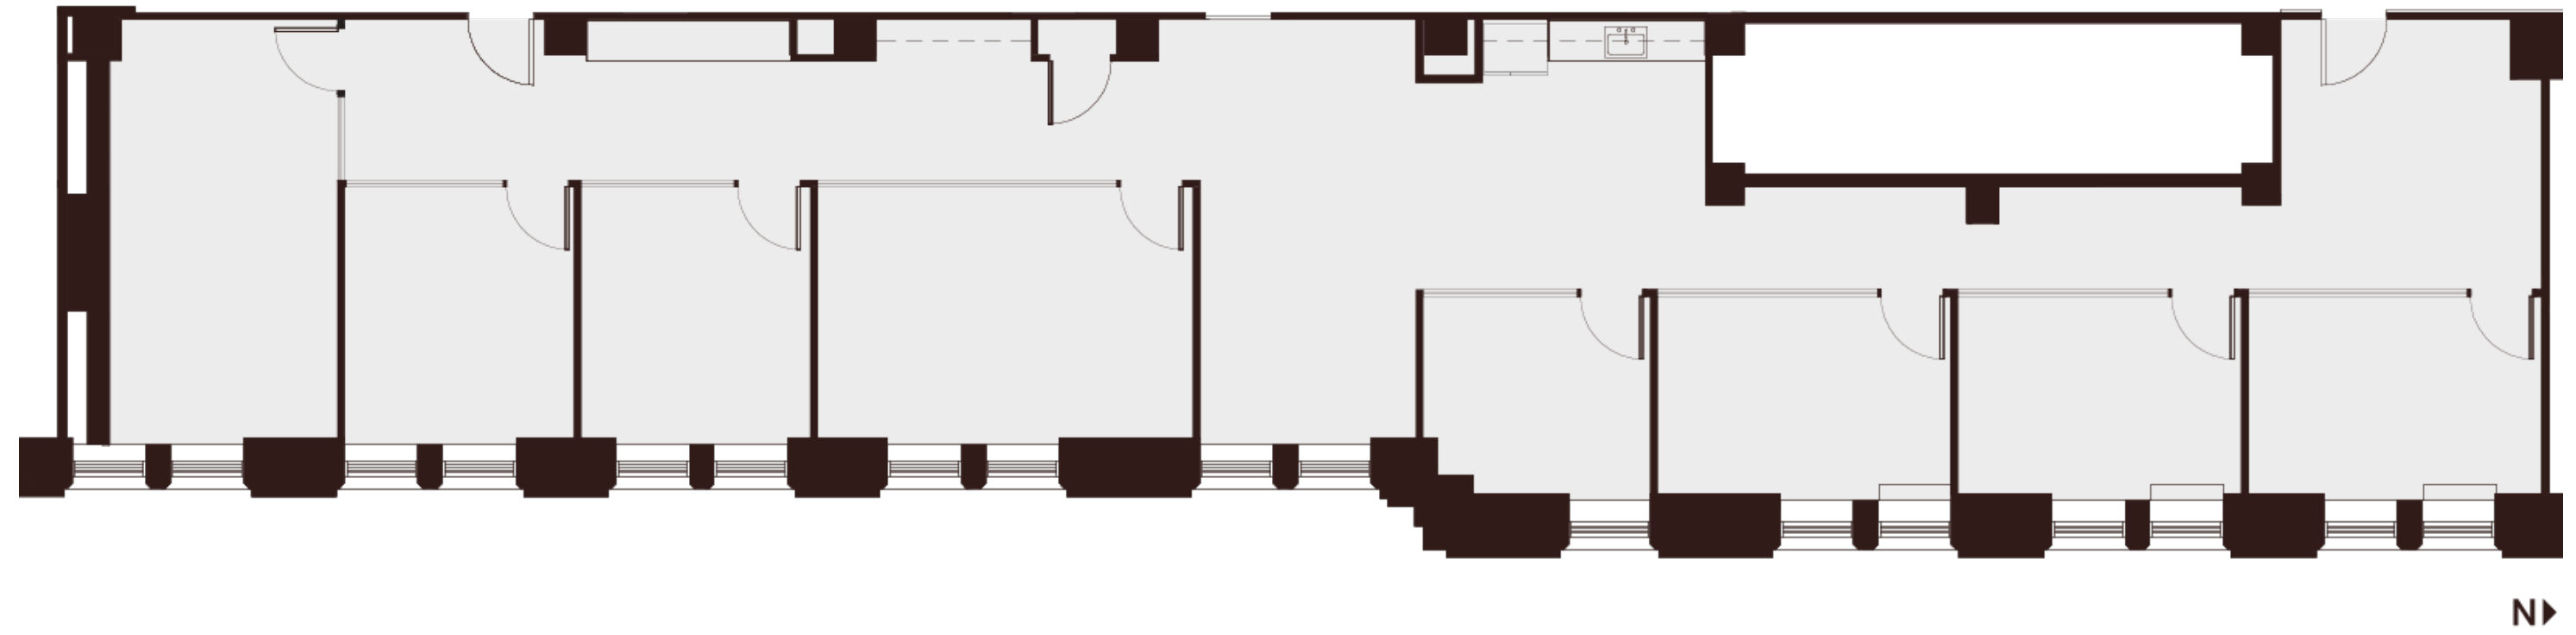

Floor 9

Suite 905

~3,297 SQFT

Low-Rise — As Built

- 6 Private Offices
- 1 Conference Room
- 1 Huddle Room
- 1 Break Area
- 2 Open Work Areas
- 1 Open Copy Area
- 1 Open Storage Area
- 1 IT Closet

Jim Collins

jcollins@shorenstein.com

(415) 352-7239

Lic. #00860991

235 Montgomery St. San Francisco, CA 94104