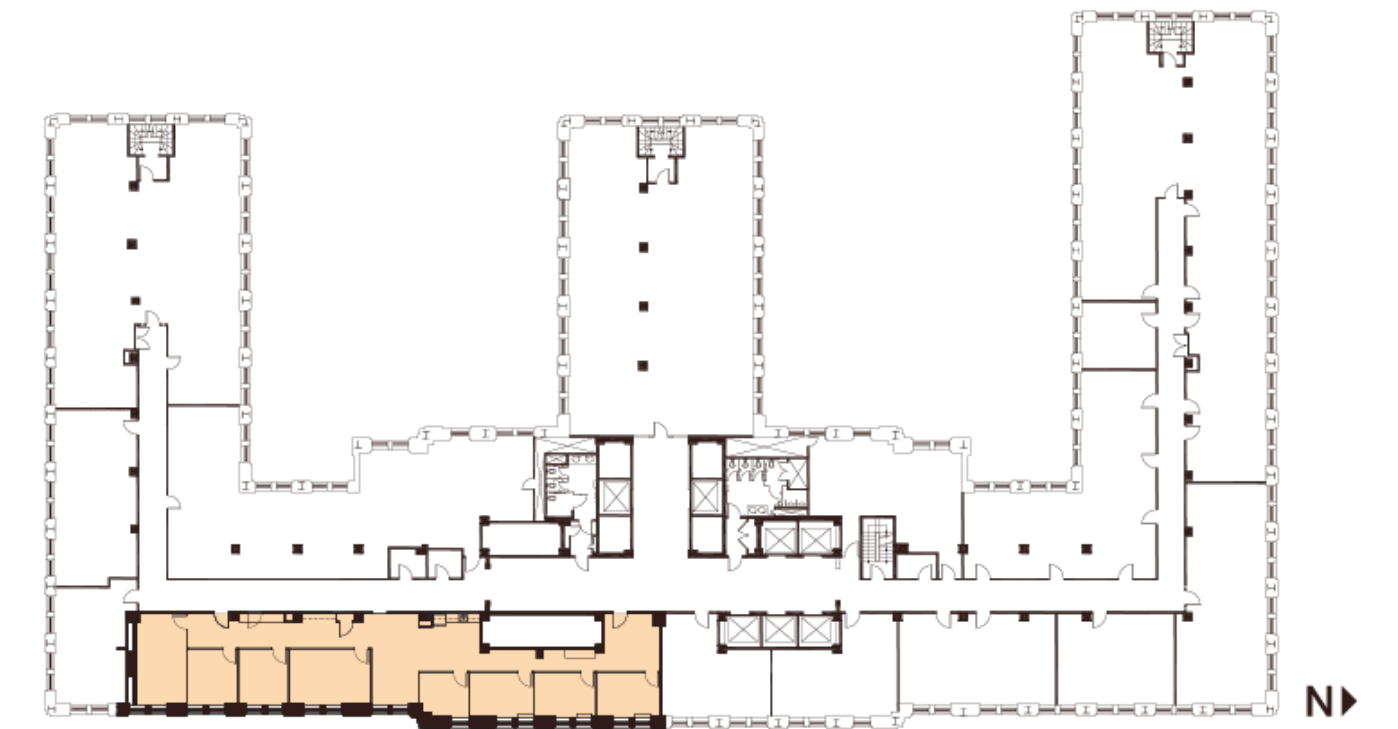

Floor 9

Suite 905

~3,297 SQFT

Low-Rise — As Built

- 6 Private Offices
- 1 Conference Room
- 1 Huddle Room
- 1 Break Area
- 2 Open Work Areas
- 1 Open Copy Area
- 1 Open Storage Area
- 1 IT Closet

Jim Collins

jcollins@shorenstein.com

(415) 352-7239

Lic. #00860991

235 Montgomery St. San Francisco, CA 94104