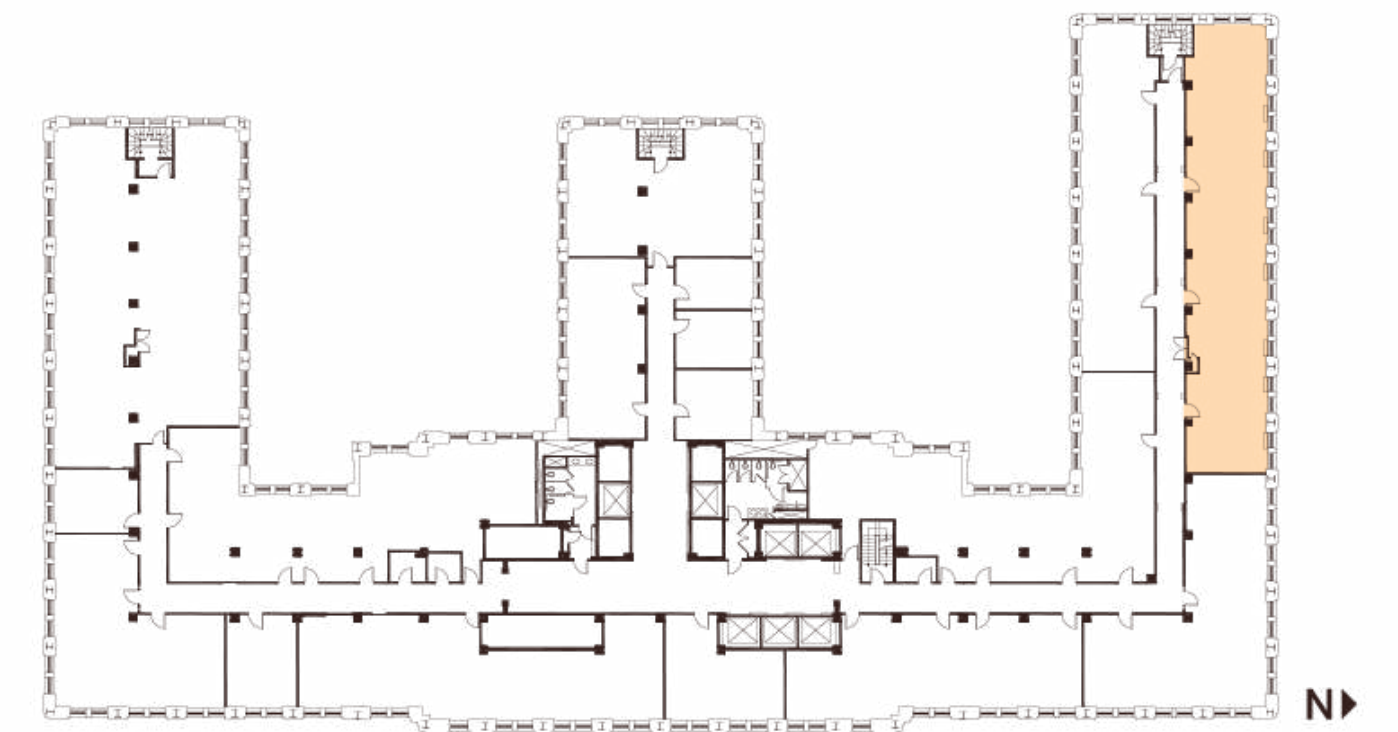

Floor 8

Suite 858

~2,656 SQFT

Low-Rise — As Built

- 5 Window Lined Offices
- 1 Open Work Area with Sink & Cabinetry
- 2 Conference Rooms
- 1 Open Work Area
- 1 Storage Closet

Jim Collins

jcollins@shorenstein.com

(415) 352-7239

Lic. #00860991

235 Montgomery St. San Francisco, CA 94104

Montgomery Street