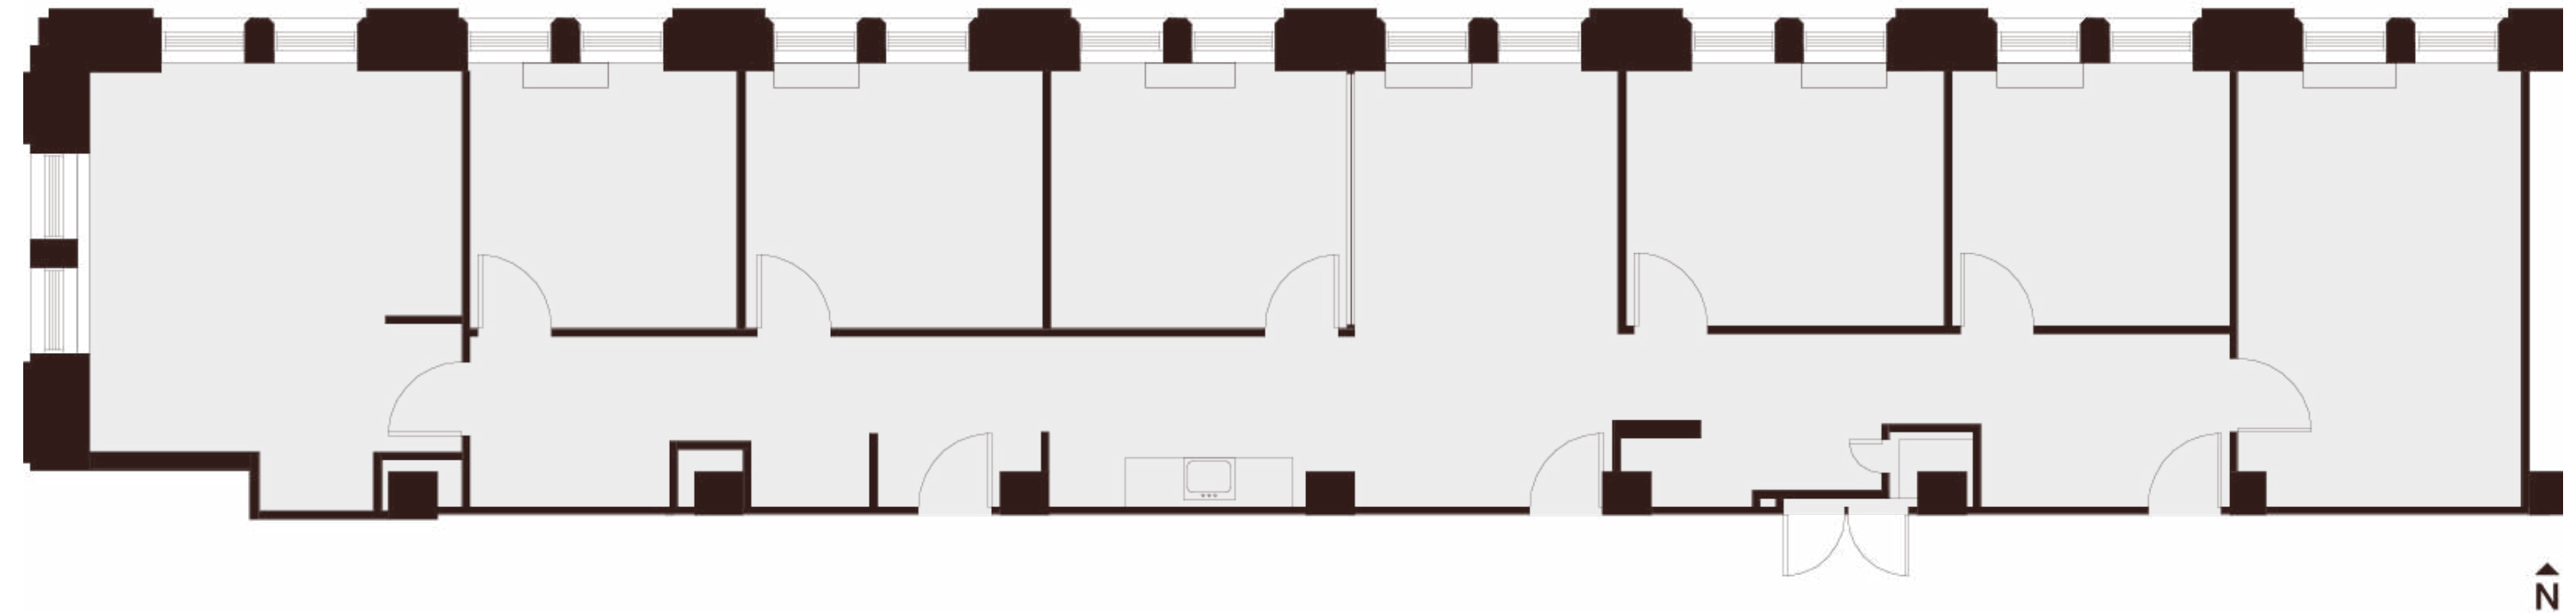

Floor 8

Suite 858

~2,656 SQFT

Low-Rise — As Built

- 5 Window Lined Offices
- 1 Open Work Area with Sink & Cabinetry
- 2 Conference Rooms
- 1 Open Work Area
- 1 Storage Closet

Jim Collins

jcollins@shorenstein.com

(415) 352-7239

Lic. #00860991

235 Montgomery St. San Francisco, CA 94104

Montgomery Street