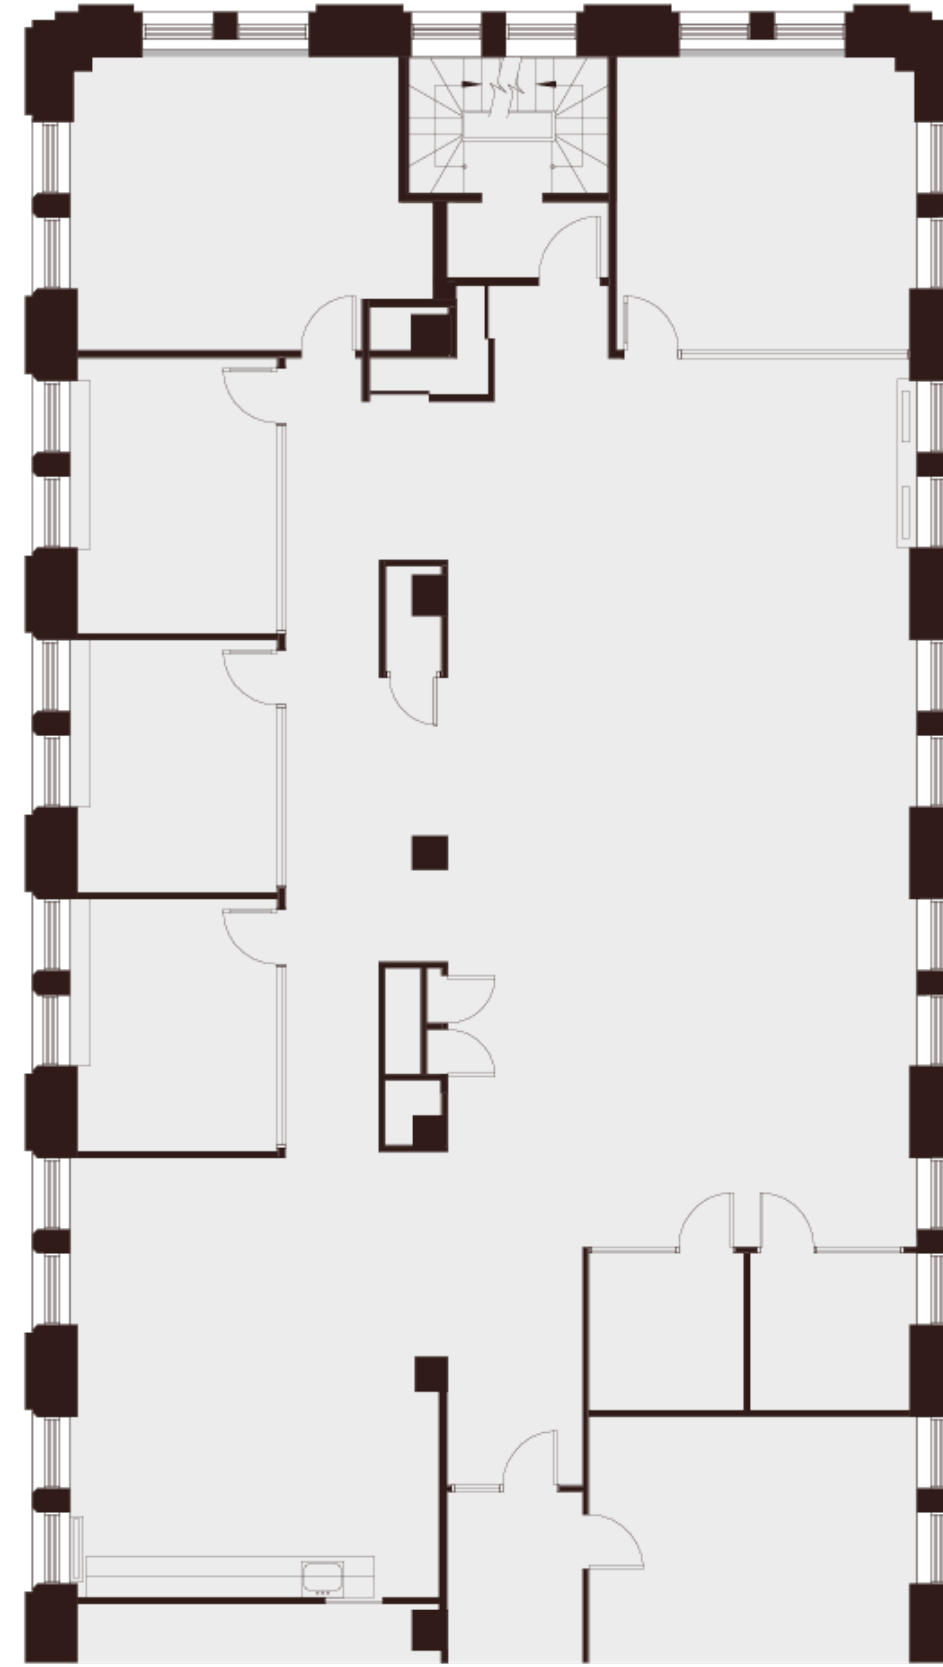

Floor 8

Suite 822

~4,105 SQFT

Low-Rise — As Built

- 2 Window Lined Offices
- 2 Conference Rooms
- 1 Open Work Area with Sink & Cabinetry
- 1 Large Open Area
- 1 Server Room
- 1 Storage Room
- 3 Storage Closets

Jim Collins

jcollins@shorenstein.com

(415) 352-7239

Lic. #00860991

Montgomery Street

235 Montgomery St. San Francisco, CA 94104