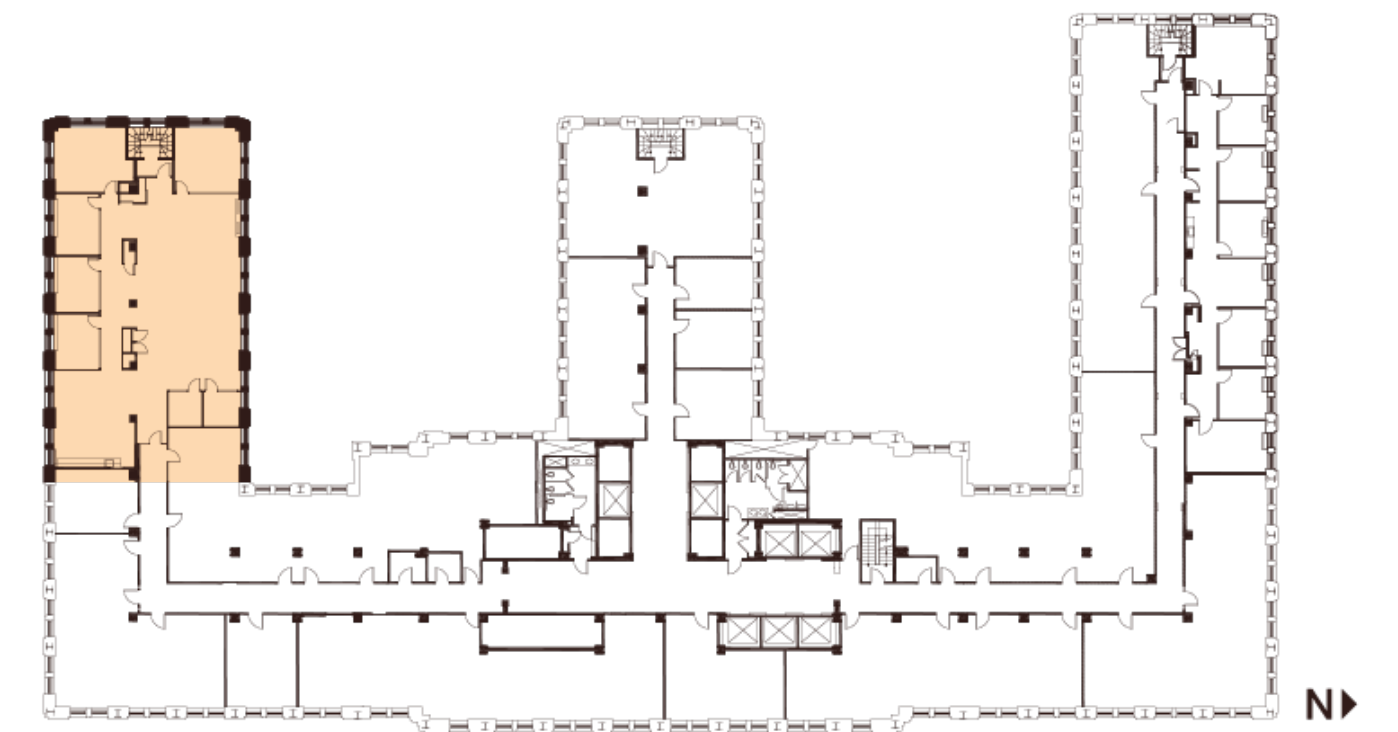

Floor 8

Suite 822

~4,105 SQFT

Low-Rise — As Built

- 2 Window Lined Offices
- 2 Conference Rooms
- 1 Open Work Area with Sink & Cabinetry
- 1 Large Open Area
- 1 Server Room
- 1 Storage Room
- 3 Storage Closets

Jim Collins

jcollins@shorenstein.com

(415) 352-7239

Lic. #00860991

Montgomery Street

235 Montgomery St. San Francisco, CA 94104