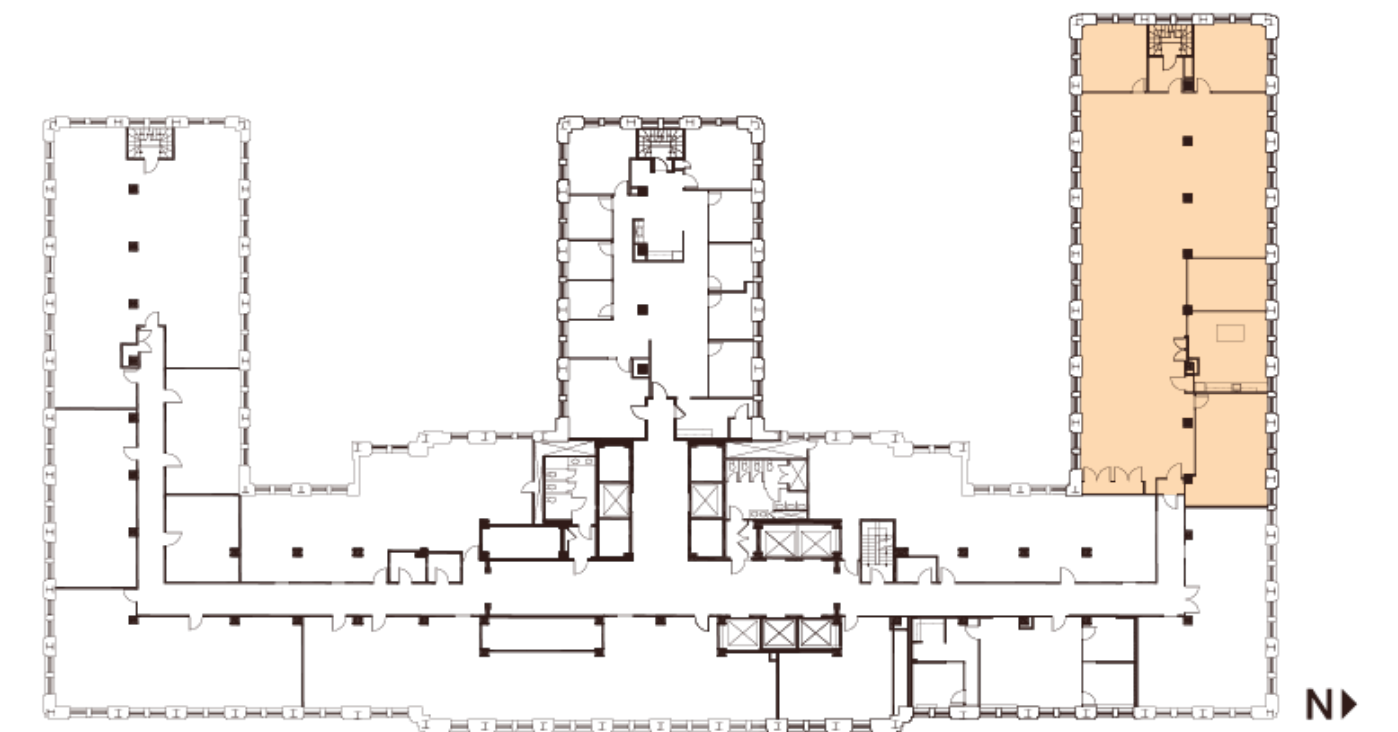

Floor 6

Suite 650

~5,891 SQFT

Low-Rise — As Built

- 3 Window Lined Offices
- 1 Open Work Area with Sink & Cabinetry
- 1 Conference Room
- 1 Server Closet
- 1 Storage Closet

Jim Collins

jcollins@shorenstein.com

(415) 352-7239

Lic. #00860991

Montgomery Street

235 Montgomery St. San Francisco, CA 94104