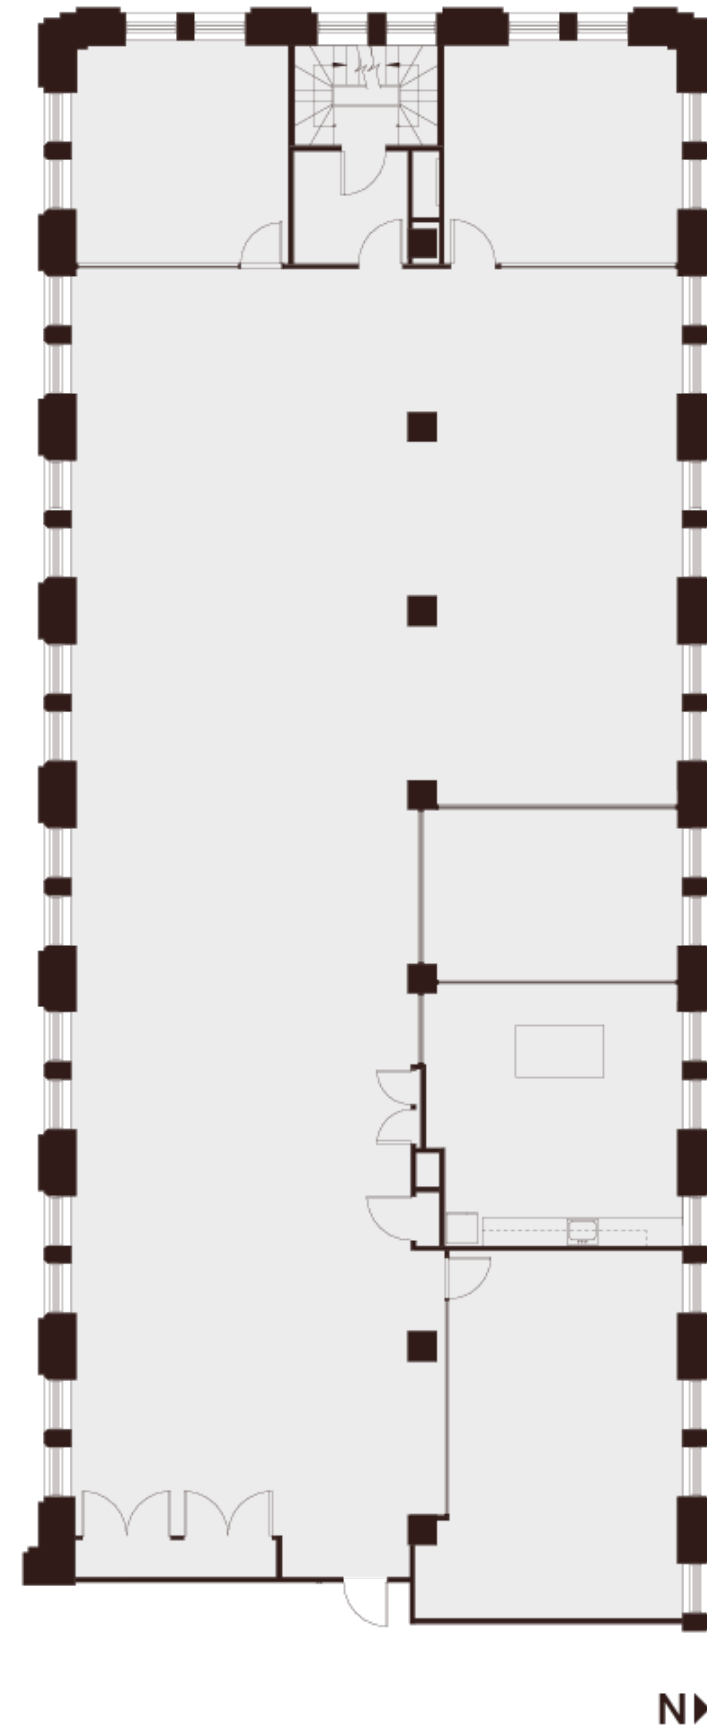

Floor 6

Suite 650

~5,891 SQFT

Low-Rise — As Built

- 3 Window Lined Offices
- 1 Open Work Area with Sink & Cabinetry
- 1 Conference Room
- 1 Server Closet
- 1 Storage Closet

Jim Collins

jcollins@shorenstein.com

(415) 352-7239

Lic. #00860991

Montgomery Street

235 Montgomery St. San Francisco, CA 94104