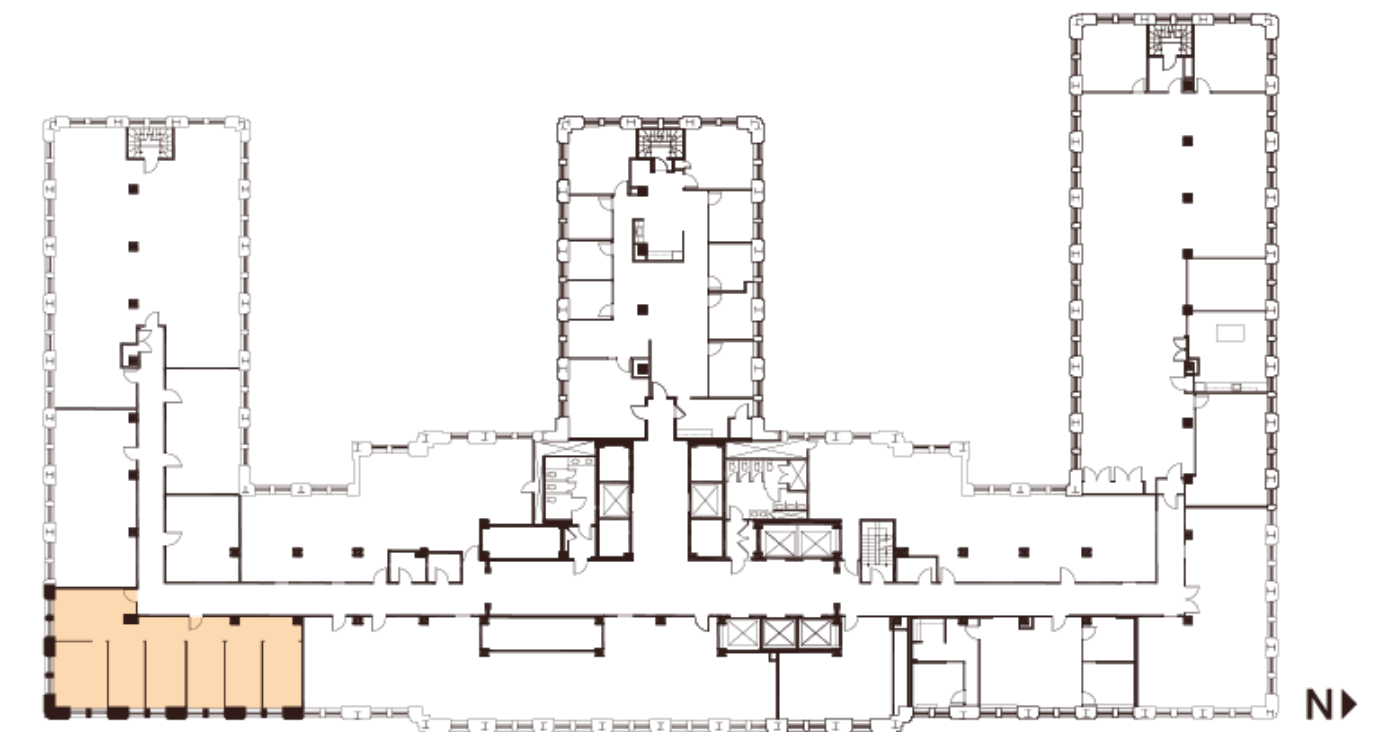

Floor 6

Suite 610

~1,823 SQFT

Low-Rise — As Built

- 6 Window Lined Offices
- 1 Open Work Area with Sink & Cabinetry
- 1 Conference Room
- 1 Open Work Area

Jim Collins

jcollins@shorenstein.com

(415) 352-7239

Lic. #00860991

235 Montgomery St. San Francisco, CA 94104

Montgomery Street