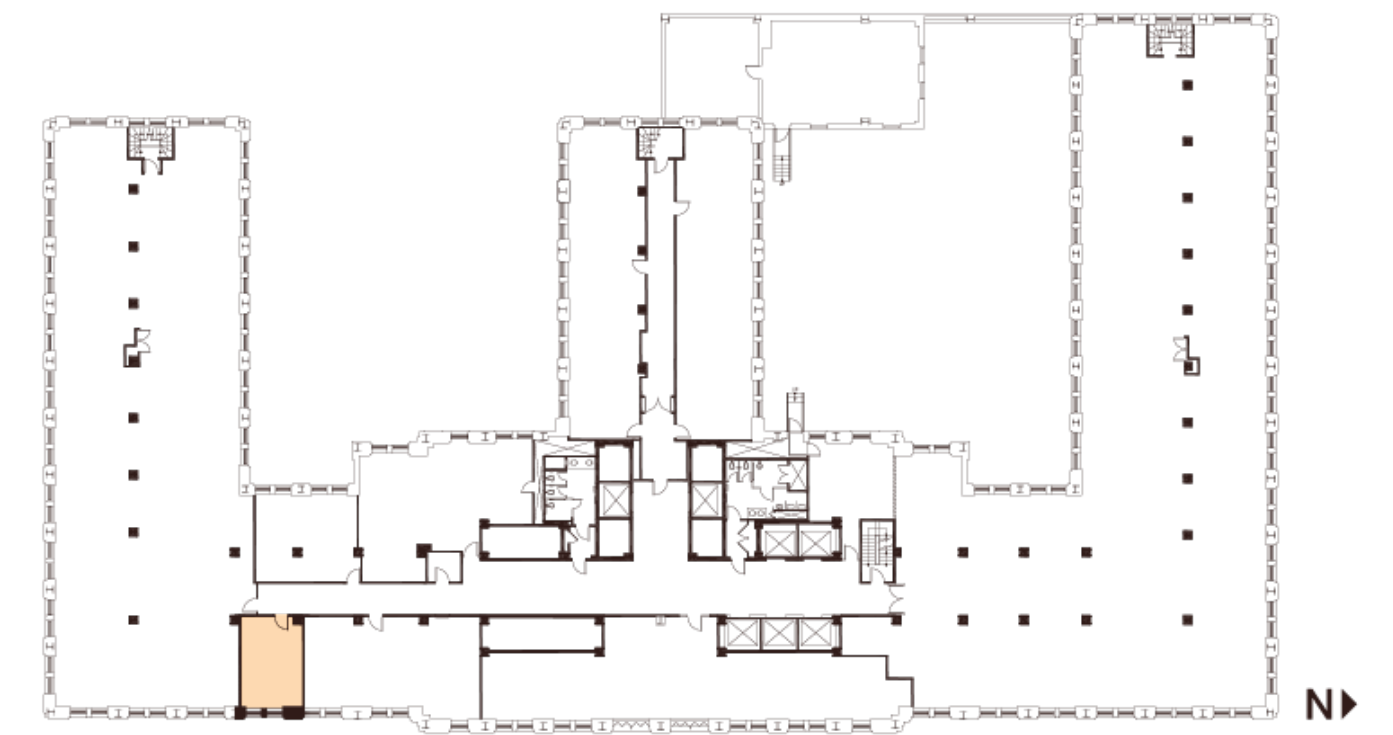

Floor 3

Suite 310

~397 SQFT

Low-Rise — As Built

- 1 Open Work Area

Jim Collins

jcollins@shorenstein.com

(415) 352-7239

Lic. #00860991

235 Montgomery St. San Francisco, CA 94104

Montgomery Street